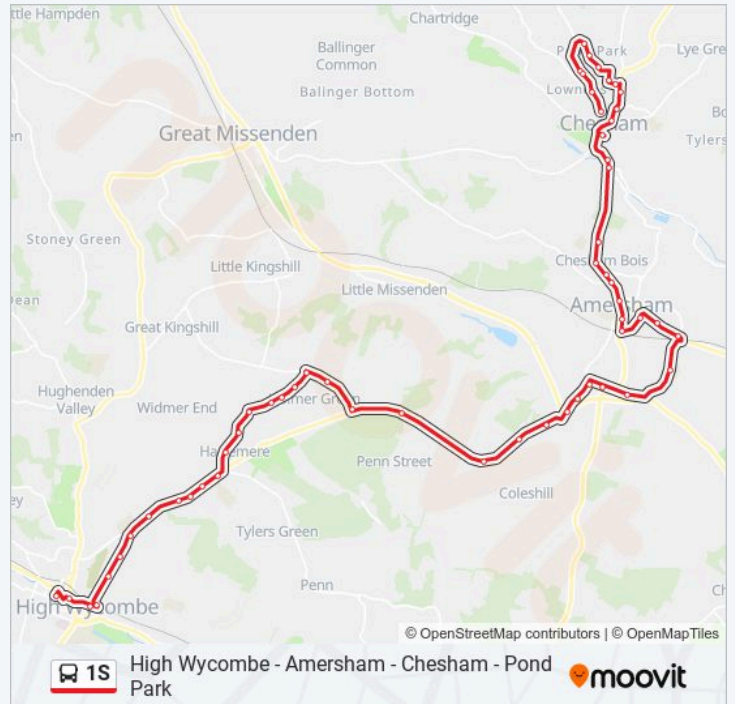

Amersham Hospital, Old Amersham

Crematorium, Old Amersham

New Road, Winchmore Hill

Whielden Gate, Winchmore Hill

Penn Wood, Penn Street

Sheepcote Dell Road, Beamond End

Winters Way, Holmer Green

The Bat & Ball Ph, Holmer Green

### 1S bus Info

**Direction:** High Wycombe

**Stops:** 56

**Trip Duration:** 86 min

**Line Summary:**

The Pond, Holmer Green

Browns Road, Holmer Green

Copners Drive, Holmer Green