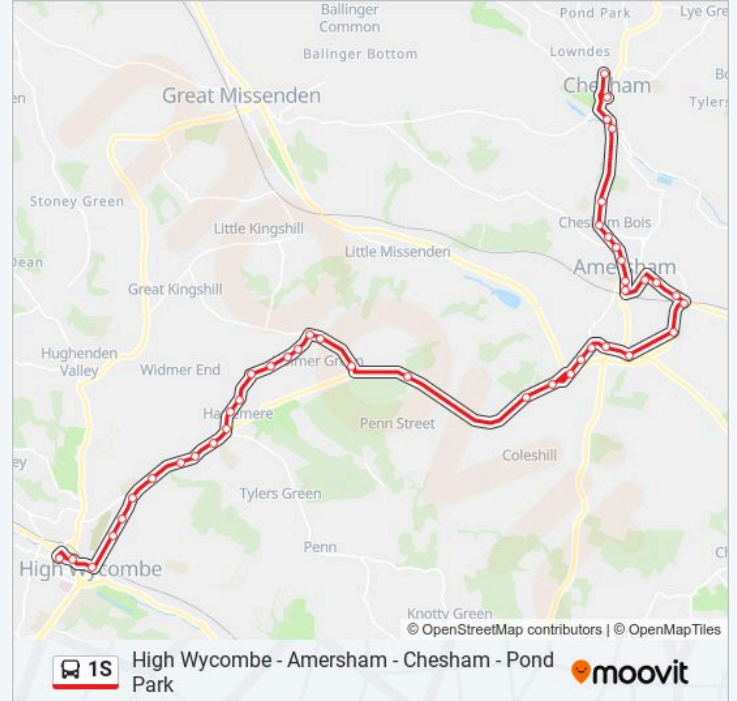

**Stops:** 44

**Trip Duration:** 66 min

**Line Summary:**

New Road, Winchmore Hill

Crematorium, Old Amersham

Amersham Hospital, Old Amersham

Gilbert Scott Court, Old Amersham

Whielden Street, Old Amersham

Oakfield Corner, Amersham

Hervines Road, Amersham

Copperkins Lane, Amersham

Amersham Road, Chesham Bois

Bois Avenue, Chesham Bois

The Beacon School, Chesham Bois

The Wild Rover Ph, Chesham

Red Lion Street, Chesham

Broadway, Chesham

Townsend Road, Chesham

**Direction: High Wycombe**

56 stops

[VIEW LINE SCHEDULE](#)

Townsend Road, Chesham

Fire Station, Chesham

Valley View, Chesham