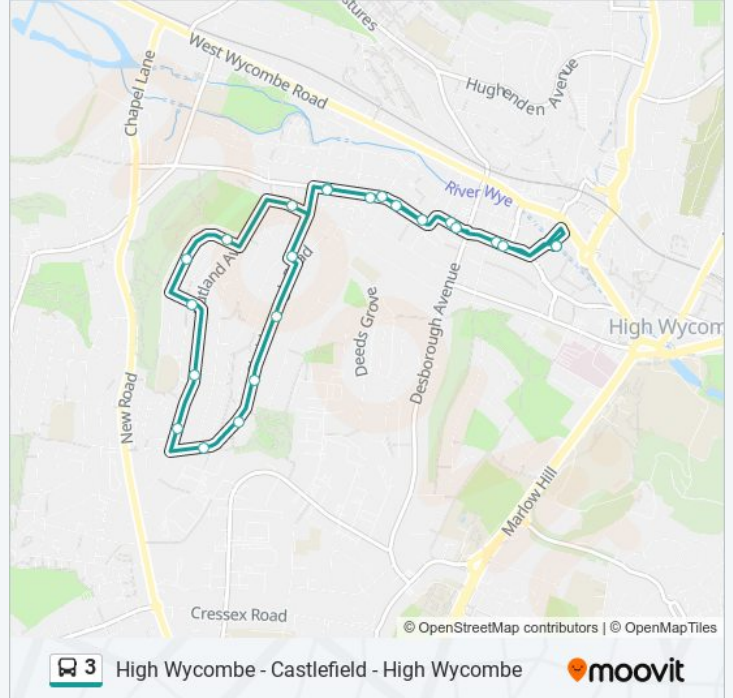

Use the Moovit App to find the closest 3 bus station near you and find out when is the next 3 bus arriving.

Direction: High Wycombe
 23 stops
[VIEW LINE SCHEDULE](#)

3 bus Time Schedule
 High Wycombe Route Timetable:

Sunday	09:00 - 18:00
Monday	06:00 - 23:00
Tuesday	06:00 - 23:00
Wednesday	06:00 - 23:00
Thursday	06:00 - 23:00
Friday	06:00 - 23:00
Saturday	06:00 - 23:00

- High Wycombe Busstn, High Wycombe
- St John's Church, High Wycombe
- Cedar Terrace, High Wycombe
- Green Street, High Wycombe
- Oakridge Road, High Wycombe
- The Half Moon Ph, High Wycombe
- Whitelands Road, Desborough Castle
- Link Road, Desborough Castle
- Chairborough Road, Desborough Castle
- Pettifer Way, Desborough Castle
- The Jolly Bodger Ph, Desborough Castle
- Laburnum Road, Desborough Castle
- Methodist Church, Desborough Castle
- Cross Road, Desborough Castle
- Spearing Road, Desborough Castle
- Grenfell Avenue, Desborough Castle
- Copyground Lane, Desborough Castle
- The Half Moon Ph, High Wycombe
- Oakridge Road, High Wycombe
- Green Street, High Wycombe
- Cedar Terrace, High Wycombe

3 bus Info
Direction: High Wycombe
Stops: 23
Trip Duration: 25 min
Line Summary:

St John's Church, High Wycombe

High Wycombe Busstn, High Wycombe

3 bus time schedules and route maps are available in an offline PDF at moovitapp.com. Use the [Moovit App](#) to see live bus times, train schedule or subway schedule, and step-by-step directions for all public transit in London.