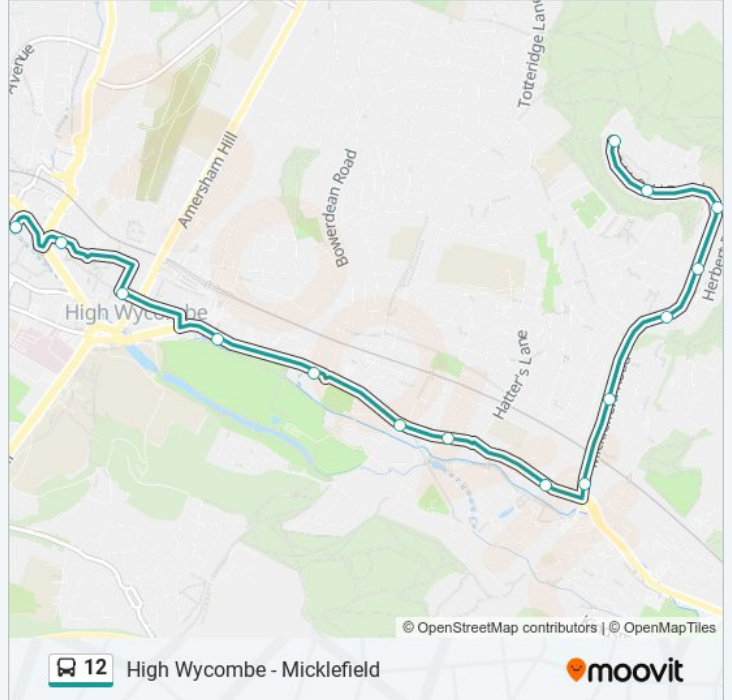

Direction: High Wycombe

15 stops

[VIEW LINE SCHEDULE](#)

- Woodside Road, Micklefield Estate
- Ashdown Road, Micklefield Estate
- Ash Hill School, Micklefield Estate
- Buckingham Drive, Micklefield Estate
- Herbert Road South, Micklefield Estate
- Hawthorne Road, Micklefield Estate
- Micklefield Road, Wycombe Marsh
- Post Office, Wycombe Marsh
- London Road Lidl, High Wycombe
- Chestnut Avenue, High Wycombe
- Cricket Ground, High Wycombe
- Trinity Church, High Wycombe
- High Street, High Wycombe
- Oxford Street, High Wycombe
- High Wycombe Busstn, High Wycombe

12 bus Time Schedule

High Wycombe Route Timetable:

Sunday	09:08 - 18:38
Monday	06:05 - 22:38
Tuesday	06:05 - 22:38
Wednesday	06:05 - 22:38
Thursday	06:05 - 22:38
Friday	06:05 - 22:38
Saturday	07:35 - 22:38

12 bus Info

Direction: High Wycombe

Stops: 15

Trip Duration: 20 min

Line Summary:

Direction: Micklefield Estate

24 stops

[VIEW LINE SCHEDULE](#)

12 bus Info

Direction: Micklefield Estate

Stops: 24

Trip Duration: 24 min

Line Summary:

Roebuck Avenue, High Wycombe

Herbert Road South, Micklefield Estate

Buckingham Drive, Micklefield Estate