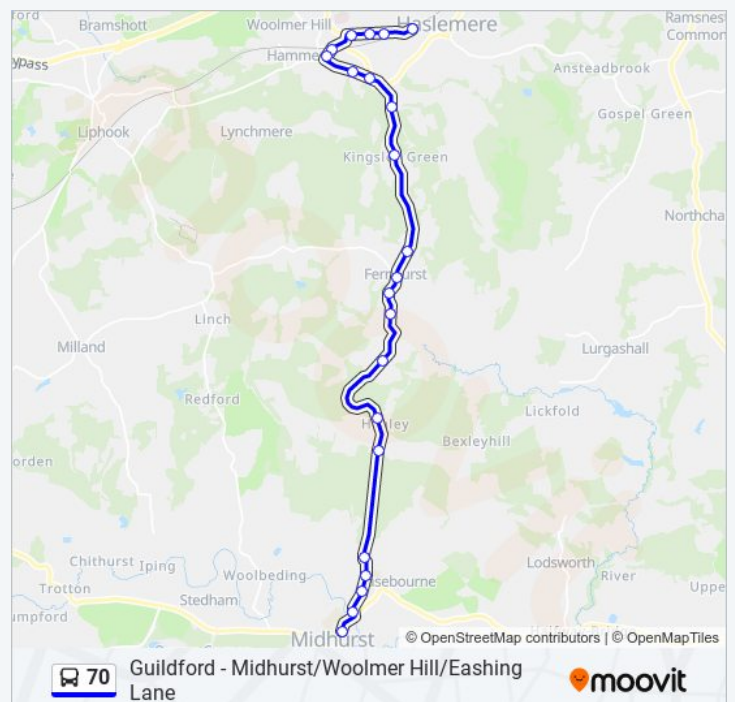

**70 Info**

**Direction:** Haslemere

**Stops:** 22

**Trip Duration:** 25 min

**Line Summary:**

## 70 Info

**Direction:** Midhurst

**Stops:** 65

**Trip Duration:** 75 min

**Line Summary:**

The Star, Witley

Cramhurst Lane, Cramhurst

Haslemere Road, Cramhurst