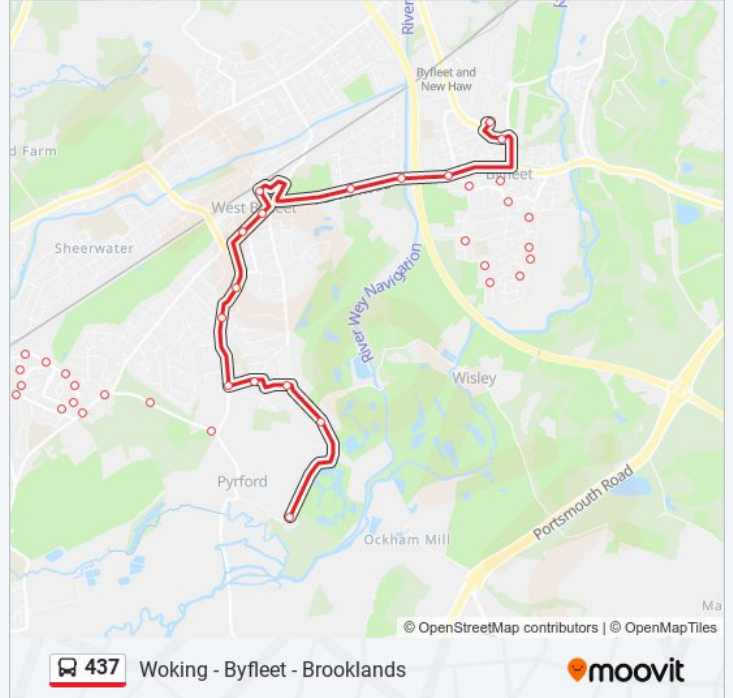

The Queens Head, Byfleet

Rectory Lane, Byfleet

Hart Road, Byfleet

Sanway Road, Byfleet

Sanway Close, Byfleet

Rutson Road, Byfleet

Black Prince Close, Byfleet

Leybourne Avenue, Byfleet

Church Road, Byfleet

High Road, Byfleet

The Plough, Byfleet

Barnes Wallis Drive, Byfleet

Shopping Centre, Brooklands

Direction: Pyrford Village

9 stops

[VIEW LINE SCHEDULE](#)

Stops: 9

Trip Duration: 9 min

Line Summary:

Direction: West Byfleet

30 stops

[VIEW LINE SCHEDULE](#)

Woking Railway Station, Woking

High Street Link Road, Woking

437 bus Info

Direction: Woking

Stops: 40

Trip Duration: 33 min

Line Summary:

Blackwood Close, Dartnell Park

West Byfleet Railway Station, West Byfleet

Waitrose, West Byfleet