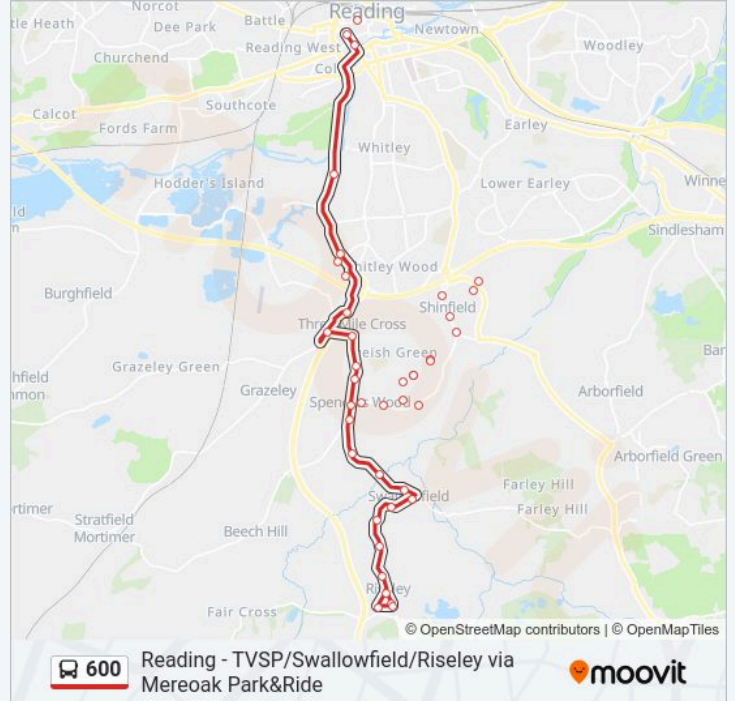

Direction: Reading Town Centre

24 stops

[VIEW LINE SCHEDULE](#)

- The Bull, Riseley
- Dog And Partridge, Riseley
- St Legers Way, Heckfield
- Portway, Riseley
- Maythorne Stores, Riseley
- Goddards Farm, Swallowfield
- Charlton Lane, Swallowfield
- Swallowfield Grange, Swallowfield
- The Crown, Swallowfield
- Swallowfield Street, Swallowfield
- The Mill House, Swallowfield
- Back Lane, Spencers Wood
- Post Office, Spencers Wood
- Hyde End Road, Spencers Wood
- St Michaels Hall, Spencers Wood
- Sevenoaks Drive, Spencers Wood
- Three Mile Cross Post Office, Three Mile Cross
- Mere oak Lane - Park & Ride, Three Mile Cross
- Hartley Court Turn, Three Mile Cross
- Campus Reading International

600 bus Info

Direction: Reading Town Centre
Stops: 24
Trip Duration: 32 min
Line Summary:

Imperial Way, Worton Grange

Kennet Island Turn, Kennet Island

Bridge Street, Reading Town Centre

St Marys Butts, Reading Town Centre

Direction: Riseley

24 stops

[VIEW LINE SCHEDULE](#)

St Marys Butts, Reading Town Centre

Station Road, Reading Town Centre

Market Place, Reading Town Centre

Kennet Island Turn, Kennet Island

Reading Gate Retail Park, Reading Stadium

Little Lea, Worton Grange

Campus Reading International

Hartley Court Turn, Three Mile Cross

Mereok Lane - Park & Ride, Three Mile Cross

Mereok Lane Turn, Three Mile Cross

Three Mile Cross Post Office, Three Mile Cross