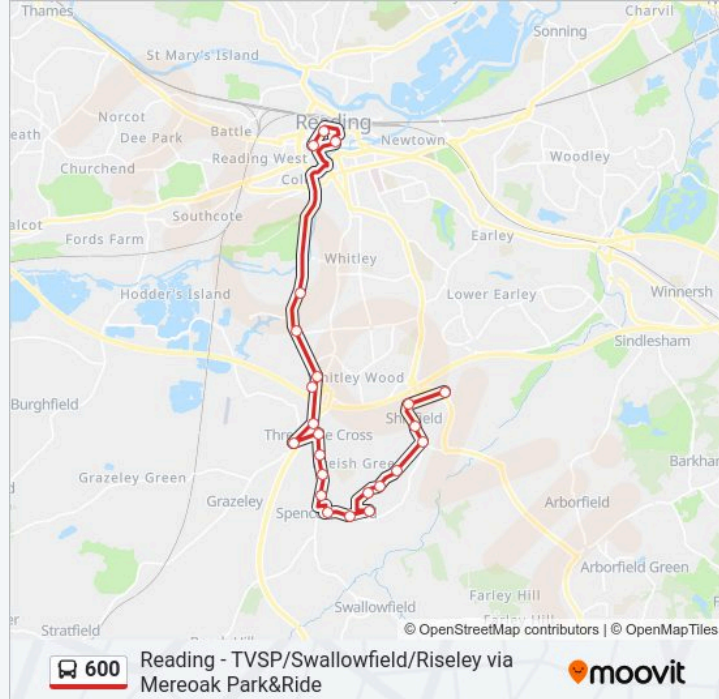

600 bus Info

Direction: Shinfield

Stops: 23

Trip Duration: 38 min

Line Summary:

Lawrence Place, School Green

School Green, Shinfield

Church Lane, Shinfield

Brookers Hill, Shinfield

Tvsp Gateway, Shinfield

Direction: Spencers Wood

17 stops

[VIEW LINE SCHEDULE](#)

St Marys Butts, Reading Town Centre

Station Road, Reading Town Centre

Market Place, Reading Town Centre

Kennet Island Turn, Kennet Island

Reading Gate Retail Park, Reading Stadium

Little Lea, Worton Grange

Hartley Court Turn, Three Mile Cross

Mereoak Lane - Park & Ride, Three Mile Cross

Mereoak Lane Turn, Three Mile Cross

600 bus Info

Direction: Spencers Wood

Stops: 17

Trip Duration: 28 min

Line Summary:

Direction: Three Mile Cross

9 stops

[VIEW LINE SCHEDULE](#)