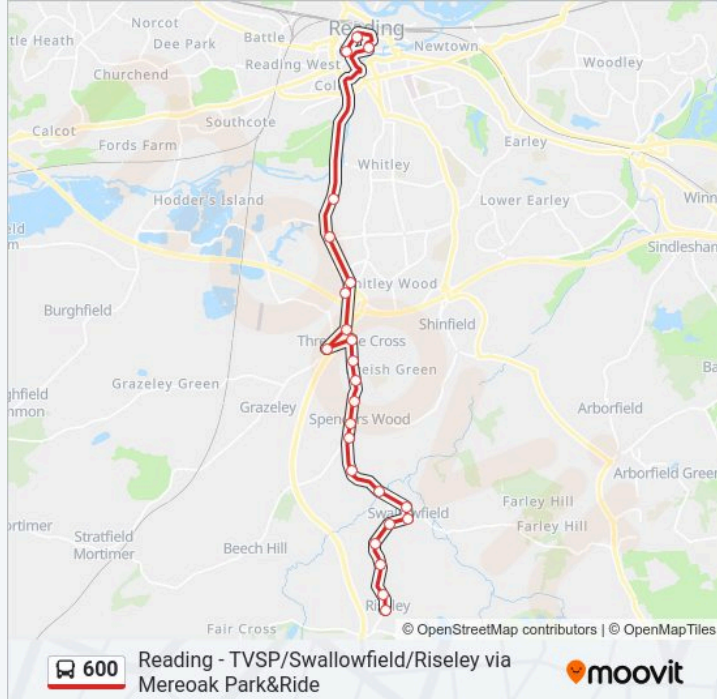

600 bus Info

Direction: Riseley

Stops: 24

Trip Duration: 37 min

Line Summary:

The Crown, Swallowfield

Swallowfield Grange, Swallowfield

Charlton Lane, Swallowfield

Goddards Farm, Swallowfield

Maythorne Stores, Riseley

The Bull, Riseley

Direction: Shinfield

23 stops

[VIEW LINE SCHEDULE](#)

St Marys Butts, Reading Town Centre

Station Road, Reading Town Centre

Market Place, Reading Town Centre

Kennet Island Turn, Kennet Island

Reading Gate Retail Park, Reading Stadium

Little Lea, Worton Grange

Campus Reading International

Hartley Court Turn, Three Mile Cross

Mereok Lane - Park & Ride, Three Mile Cross