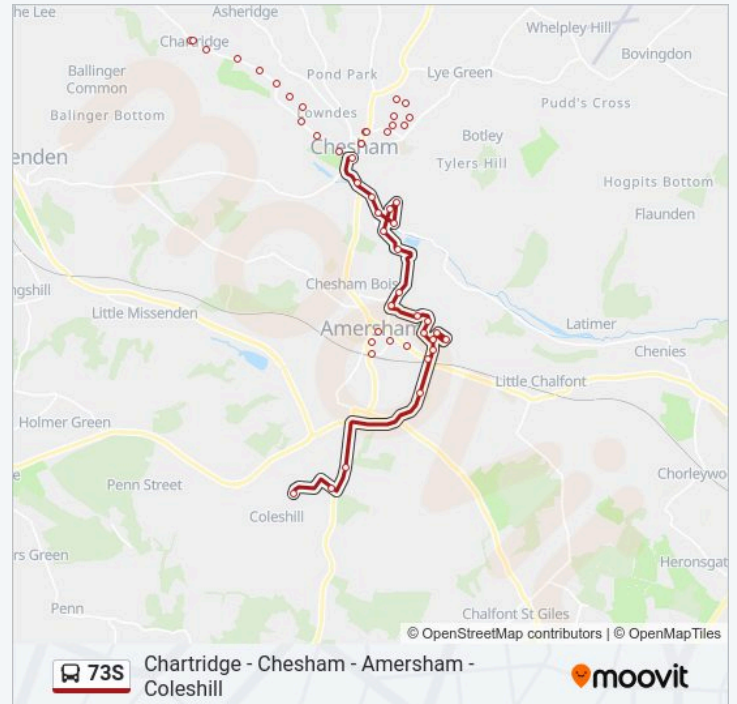

Bois Moor Road, Chesham Moor

Woodside Avenue, Chesham Bois

Anne's Corner, Chesham Bois

Sycamore Road, Amersham

Oakfield Corner, Amersham

Amersham Station, Amersham

Leisure Centre, Amersham

Green Lane, Amersham

Thursday

07:25 - 15:20

Friday

07:25 - 15:20

Saturday

Not Operational

73S bus Info

Direction: Coleshill

Stops: 40

Trip Duration: 35 min

Line Summary:

Plantation Road, Amersham

Stanley Hill Schools, Amersham

Quarrendon Farm, Coleshill

Water Tower, Coleshill

Hill Meadow, Coleshill