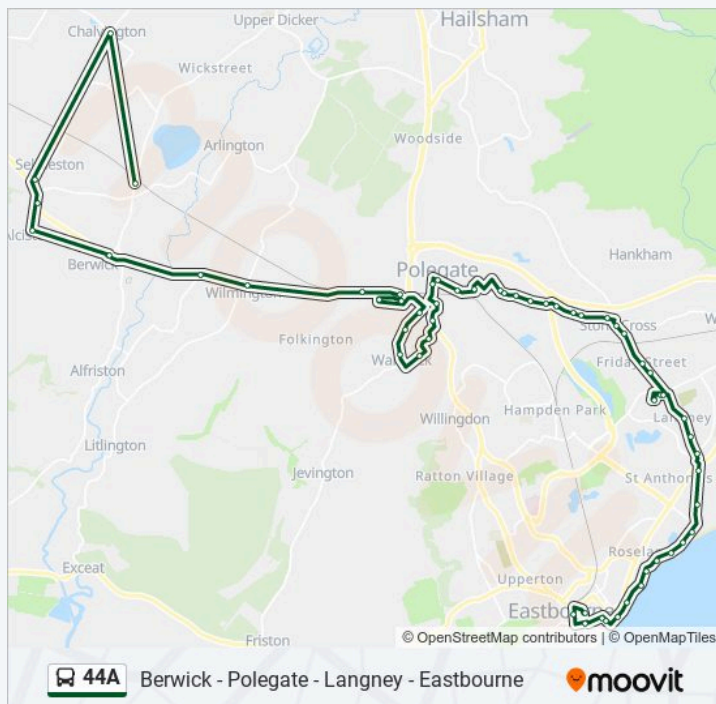

Lovers Corner, Chalvington

Chilver Bridge, Arlington

Railway Station, Berwick

**Direction: Eastbourne Town Centre**

57 stops

[VIEW LINE SCHEDULE](#)

Railway Station, Berwick

Lovers Corner, Chalvington

Walnut Walk, Polegate

Railway Station, Polegate

School Lane, Polegate

Porters Way, Polegate

Romney Road, Polegate

Glynleigh Drive, Polegate

Shepham Lane, Polegate

Downley, Dittons

**44A bus Info**

**Direction:** Eastbourne Town Centre

**Stops:** 57

**Trip Duration:** 42 min

**Line Summary:**

Chaucer Industrial Estate, Dittons

Dittons Farm, Dittons

Nursery, Dittons

Bluebell Barn, Dittons

Arun Way, Stone Cross

The Crossways, Stone Cross

The Red Lion, Stone Cross

Patcham Mill Road, Stone Cross

Oak Tree Lane, Langney

Pennine Way, Langney

Hide Hollow Roundabout West, Langney