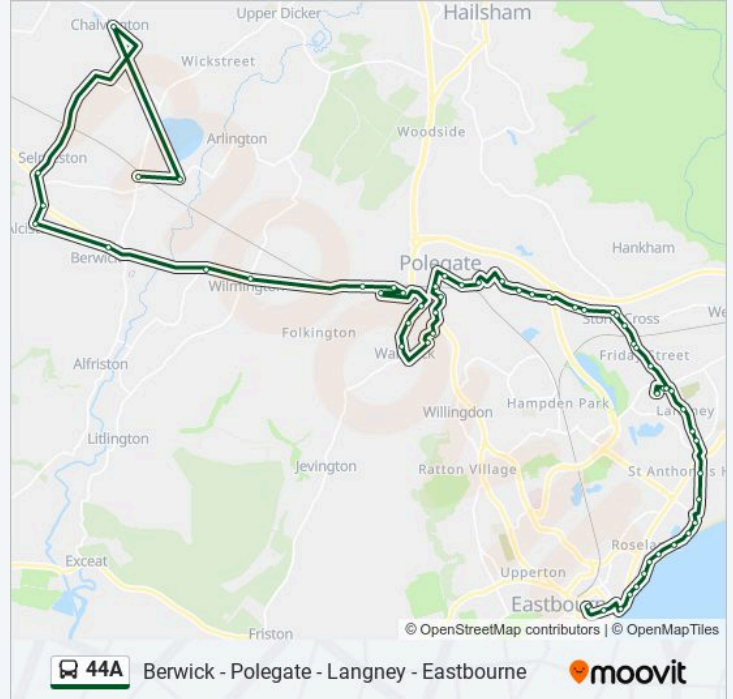

### Direction: Berwick

56 stops

[VIEW LINE SCHEDULE](#)

Cornfield Road, Eastbourne Town Centre

Trinity Place, Eastbourne Town Centre

Pier, Eastbourne

Marine Road, Eastbourne

St Aubyn's Road, Eastbourne

### 44A bus Info

**Direction:** Berwick

**Stops:** 56

**Trip Duration:** 44 min

**Line Summary:**

Oak Tree Lane, Langney  
Larkspur Drive, Shinewater  
Patcham Mill Road, Stone Cross  
The Red Lion, Stone Cross  
The Crossways, Stone Cross  
Arun Way, Stone Cross  
Bluebell Barn, Dittons  
Dittons Farm, Dittons  
Chaucer Industrial Estate, Dittons  
Downley, Dittons  
Glynleigh Drive, Polegate  
Romney Road, Polegate  
Porters Way, Polegate  
School Lane, Polegate  
Railway Station, Polegate  
Walnut Walk, Polegate  
Brightling Road, Polegate  
Park Croft, Polegate  
Broad Road, Lower Willingdon  
Glen Close, Wannock  
Farmlands Way, Polegate  
Wannock Road Recreation Ground, Polegate  
Sunstar Lane, Polegate  
Bahram Road, Polegate  
Gainsborough Lane, Polegate  
Folkington Road, Polegate  
Thornwell Road, Wilmington  
Milton Gate, Milton Street  
Crossroads, Berwick  
The Rose Cottage Inn, Alciston  
Alciston Road, Alciston  
Village Hall, Selmeston

Lovers Corner, Chalvington

Chilver Bridge, Arlington

Railway Station, Berwick

**Direction: Eastbourne Town Centre**

57 stops

[VIEW LINE SCHEDULE](#)

Railway Station, Berwick

Lovers Corner, Chalvington

Walnut Walk, Polegate

Railway Station, Polegate

School Lane, Polegate

Porters Way, Polegate

Romney Road, Polegate

Glynleigh Drive, Polegate

Shepham Lane, Polegate

Downley, Dittons