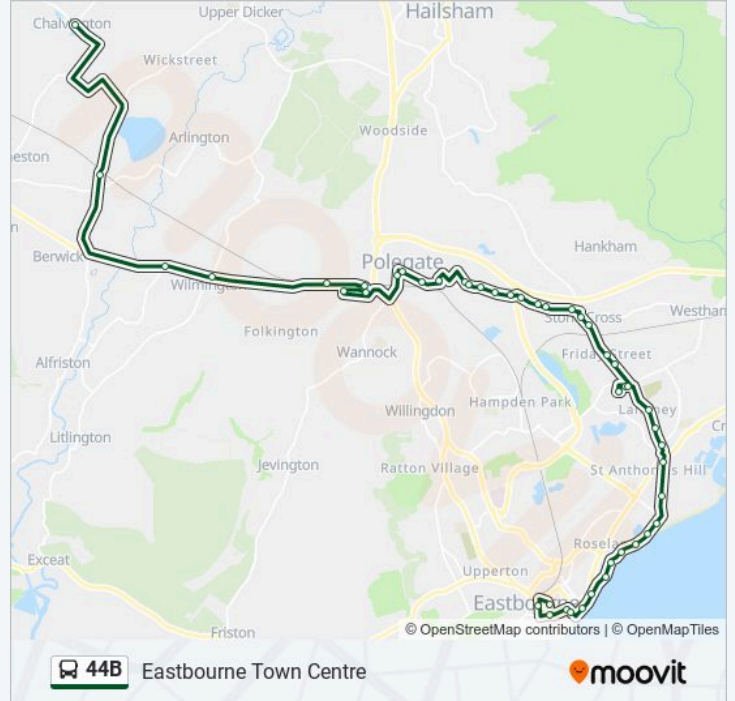

 **44B**

Eastbourne Town Centre

Get The App

The 44B bus line Eastbourne Town Centre has one route. For regular weekdays, their operation hours are:

(1) Eastbourne Town Centre: 09:30

Use the Moovit App to find the closest 44B bus station near you and find out when is the next 44B bus arriving.

Direction: Eastbourne Town Centre

46 stops

[VIEW LINE SCHEDULE](#)

Lovers Corner, Chalvington
Railway Station, Berwick
Milton Gate, Milton Street
Thornwell Road, Wilmington
Folkington Road, Polegate
Gainsborough Lane, Polegate
Bahram Road, Polegate
Sunstar Lane, Polegate
Railway Station, Polegate
School Lane, Polegate
Porters Way, Polegate
Romney Road, Polegate
Glynleigh Drive, Polegate
Shepham Lane, Polegate
Downley, Dittons
Chaucer Industrial Estate, Dittons
Dittons Farm, Dittons
Nursery, Dittons
Bluebell Barn, Dittons
Arun Way, Stone Cross
The Crossways, Stone Cross

44B bus Info

Direction: Eastbourne Town Centre

Stops: 46

Trip Duration: 54 min

Line Summary:

The Red Lion, Stone Cross

Patcham Mill Road, Stone Cross

Oak Tree Lane, Langney

Pier, Eastbourne

Burlington Road, Eastbourne

Trinity Place, Eastbourne Town Centre

Memorial Roundabout, Eastbourne Town Centre

Gildredge Road, Eastbourne Town Centre

Cornfield Road, Eastbourne Town Centre

44B bus time schedules and route maps are available in an offline PDF at moovitapp.com. Use the Moovit App to see live bus times, train schedule or subway schedule, and step-by-step directions for all public transit in London.