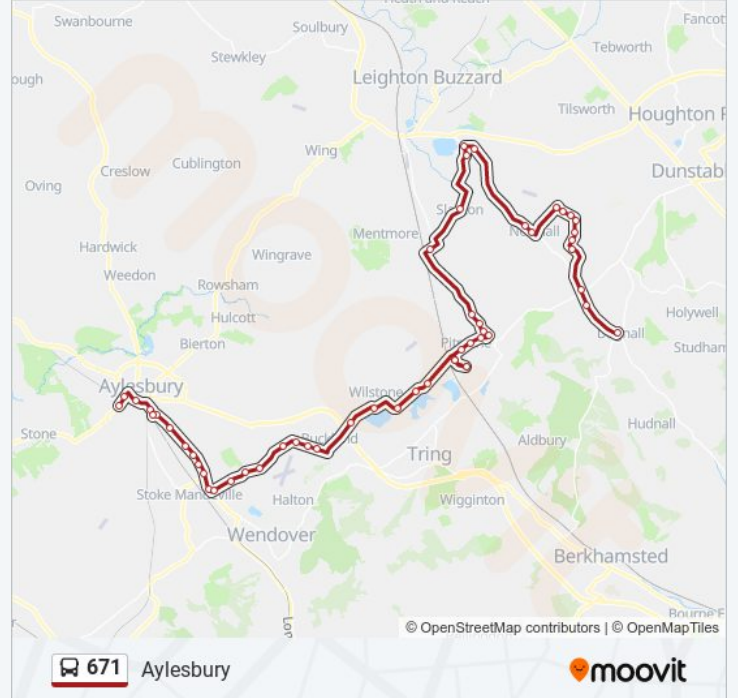

**Direction:** Aylesbury

**Stops:** 53

**Trip Duration:** 75 min

**Line Summary:**

Albion Road, Pitstone

Playing Fields, Pitstone

Harlech Road, Pitstone

Warwick Road, Pitstone

Weston Turville Turn, Stoke Mandeville

Station Road Turn, Stoke Mandeville

Hampden Hall, Stoke Mandeville

Silver Birch Way, Stoke Mandeville

Wendover Road, Aylesbury

Sports Club, Aylesbury

Police Station, Aylesbury

Magistrates Court, Aylesbury

Walton Street, Aylesbury

Morrisons, Aylesbury

Ta Centre, Aylesbury

Aylesbury College, Aylesbury

**Direction: Dagnall**

49 stops

[VIEW LINE SCHEDULE](#)

**Stops:** 49

**Trip Duration:** 70 min

**Line Summary:**

Station Road, Ivinghoe

Ford End Farm, Ivinghoe

Great Gap, Ivinghoe

Brocas Way, Horton

Carpenters' Arms, Slapton