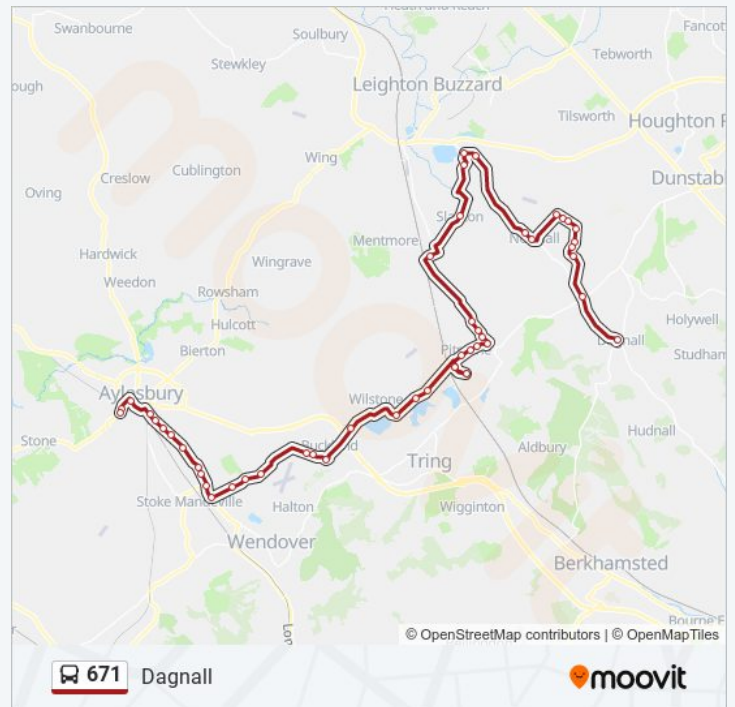

**Direction:** Aylesbury

**Stops:** 53

**Trip Duration:** 75 min

**Line Summary:**

Albion Road, Pitstone

Playing Fields, Pitstone

Harlech Road, Pitstone

Warwick Road, Pitstone

Warwick Road, Pitstone

Warwick Road, Pitstone

Harlech Road, Pitstone

Playing Fields, Pitstone

Albion Road, Pitstone

The Bell Ph, Ivinghoe

The Green, Ivinghoe

**671 bus Time Schedule**

Dagnall Route Timetable:

Sunday	Not Operational
Monday	15:40
Tuesday	15:40
Wednesday	Not Operational
Thursday	Not Operational
Friday	Not Operational
Saturday	Not Operational

**671 bus Info**

**Direction:** Dagnall

**Stops:** 49

**Trip Duration:** 70 min

**Line Summary:**

Station Road, Ivinghoe

Ford End Farm, Ivinghoe

Great Gap, Ivinghoe

Brocas Way, Horton

Carpenters' Arms, Slapton