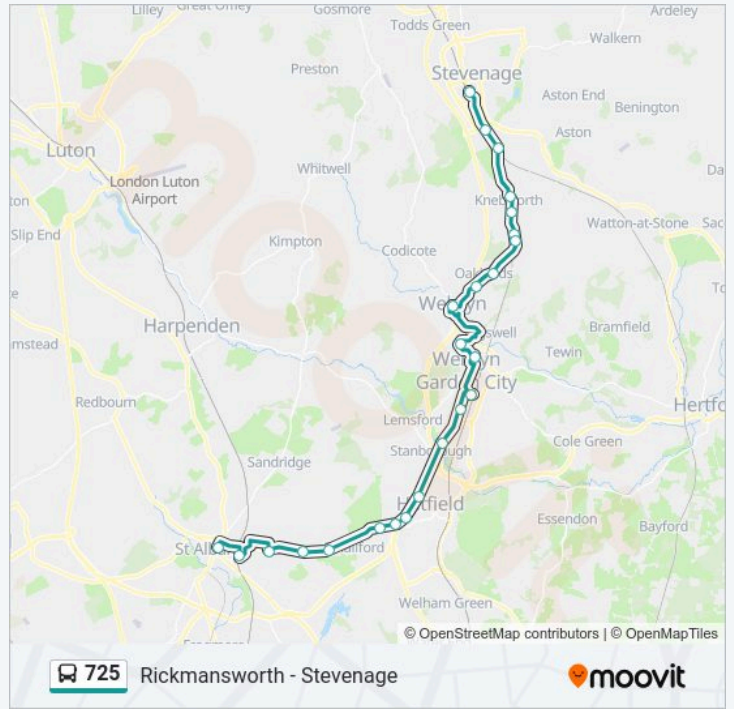

Rickmansworth Railway Station (A)

Direction: St Albans

24 stops

[VIEW LINE SCHEDULE](#)

Bus Station, Stevenage

Retail Park, Monks Wood

The Roebuck Hotel, Stevenage

Station Road, Knebworth

Line Summary:

Monks Walk School, Digswell Park

Shoplands, Digswell Park

Bus Station, Welwyn Garden City

Birdcroft Rd, Welwyn Garden City

Park, Stanborough

Chelwood Avenue, Birchwood

Beales Hotel, Hatfield

The Comet Hotel, Hatfield

Ellenbrook Lane, Ellenbrook

Acrewood Way, Oaklands

Colney Heath Lane, Oaklands

Morrisons, Fleetville

St Albans City Railway Station, St Albans

St Peter's Street, St Albans

Direction: Stevenage