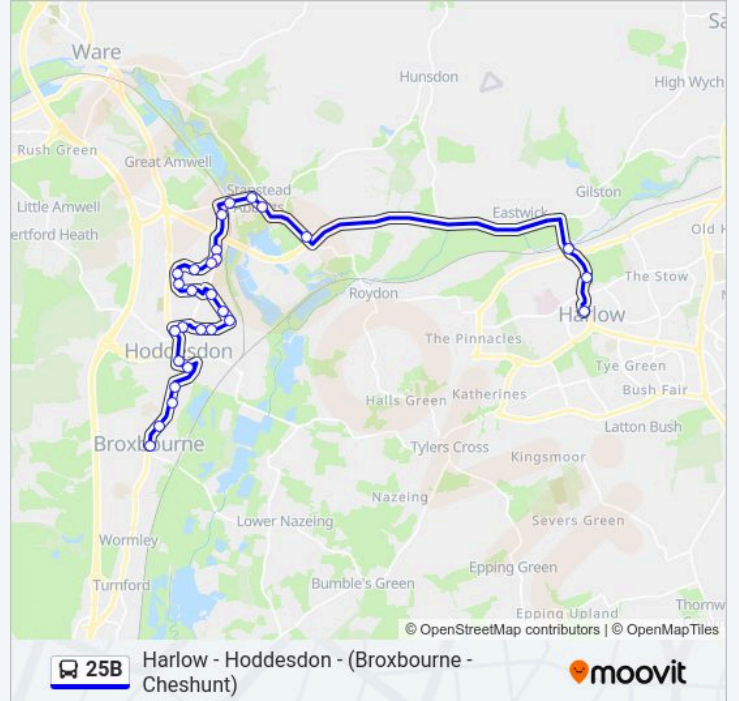

Use the Moovit App to find the closest 25B station near you and find out when is the next 25B arriving.

**Direction: Broxbourne**

28 stops

[VIEW LINE SCHEDULE](#)

- Bus Station, Harlow Town Centre
- Sports Centre, Harlow
- Allende Avenue, Harlow
- Coldharbour Farm, Stanstead Abbots
- Abbotts Rise, Stanstead Abbots
- Abbotts Court, Stanstead Abbots
- St Margarets Railway Station, St Margarets
- St Mary's Church, St Margarets
- St Margaret's Road, Hoddesdon
- Field Way, Hoddesdon
- Caxton Road, Hoddesdon
- Cranbourne School, Hoddesdon
- Bridle Close, Hoddesdon
- Dymokes Way, Hoddesdon
- Champions Way, Hoddesdon
- Castle Road, Rye Park
- Whitley Road, Rye Park
- Rye Road, Rye Park
- Crossfield Road, Rye Park
- Stanstead Road, Rye Park
- Manor Road, Rye Park

**25B Info**

**Direction:** Broxbourne

**Stops:** 28

**Trip Duration:** 35 min

**Line Summary:**

Middlefield Road, Hoddesdon

Clock Tower, Hoddesdon

Sainsbury'S, Hoddesdon

Priory Close, Hoddesdon

Lowewood Museum, Hoddesdon

St David's Drive, Spitalbrook

Station Road, Broxbourne

### 25B Info

**Direction:** Hoddesdon

**Stops:** 23

**Trip Duration:** 28 min

**Line Summary:**