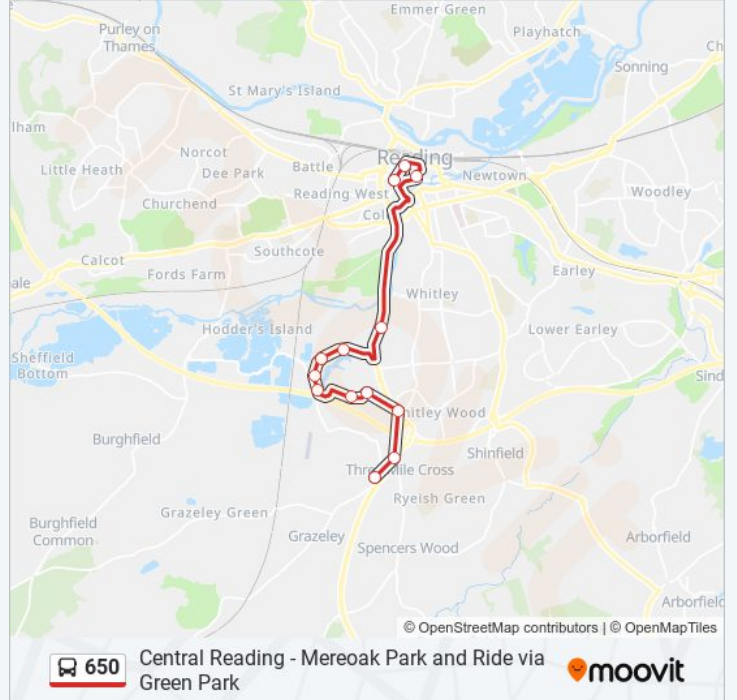

(1) Reading Town Centre: 08:00 - 20:00(2) Three Mile Cross: 07:26 - 19:30

Use the Moovit App to find the closest 650 bus station near you and find out when is the next 650 bus arriving.

Direction: Reading Town Centre

650 bus Info

Direction: Reading Town Centre

Stops: 13

Trip Duration: 24 min

Line Summary:

Direction: Three Mile Cross

13 stops

[VIEW LINE SCHEDULE](#)

- St Marys Butts, Reading Town Centre
- Station Road, Reading Town Centre
- Market Place, Reading Town Centre
- Kennet Island Turn, Kennet Island
- 100 Longwater Avenue, Greenpark
- 300 Longwater Avenue, Greenpark
- 400 Longwater Avenue, Greenpark
- 500 Longwater Avenue, Greenpark
- Lime Square, Greenpark
- Costco, Greenpark
- Little Lea, Worton Grange
- Hartley Court Turn, Three Mile Cross
- Mereok Lane - Park & Ride, Three Mile Cross

650 bus Info

Direction: Three Mile Cross

Stops: 13

Trip Duration: 29 min

Line Summary:

650 bus time schedules and route maps are available in an offline PDF at moovitapp.com. Use the [Moovit App](#) to see live bus times, train schedule or subway schedule, and step-by-step directions for all public transit in London.