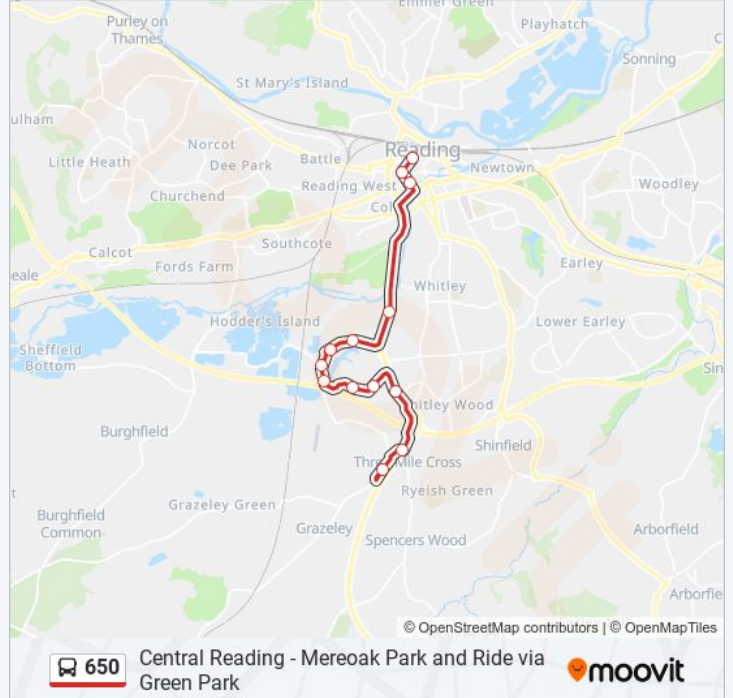

13 stops

[VIEW LINE SCHEDULE](#)

Mere oak Lane - Park & Ride, Three Mile Cross

Hartley Court Turn, Three Mile Cross

Imperial Way, Worton Grange

Costco, Greenpark

Lime Square, Greenpark

500 Longwater Avenue, Greenpark

650 bus Info

Direction: Reading Town Centre

Stops: 13

Trip Duration: 24 min

Line Summary:

Direction: Three Mile Cross

13 stops

[VIEW LINE SCHEDULE](#)

- St Marys Butts, Reading Town Centre
- Station Road, Reading Town Centre
- Market Place, Reading Town Centre
- Kennet Island Turn, Kennet Island
- 100 Longwater Avenue, Greenpark
- 300 Longwater Avenue, Greenpark
- 400 Longwater Avenue, Greenpark
- 500 Longwater Avenue, Greenpark
- Lime Square, Greenpark
- Costco, Greenpark
- Little Lea, Worton Grange
- Hartley Court Turn, Three Mile Cross
- Mereok Lane - Park & Ride, Three Mile Cross

650 bus Info

Direction: Three Mile Cross

Stops: 13

Trip Duration: 29 min

Line Summary:

650 bus time schedules and route maps are available in an offline PDF at moovitapp.com. Use the [Moovit App](#) to see live bus times, train schedule or subway schedule, and step-by-step directions for all public transit in London.