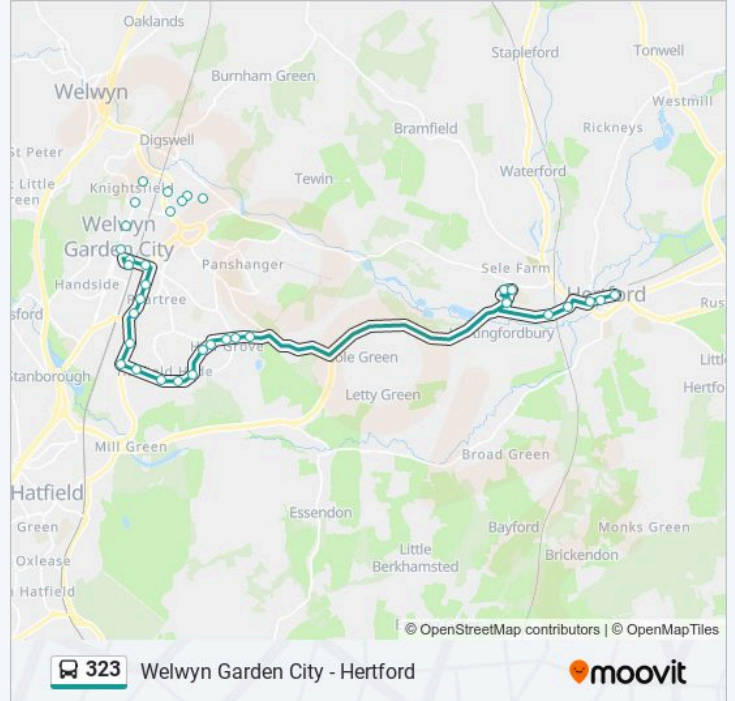

Broadwater Road, Welwyn Garden City

Hyde Way, Welwyn Garden City

Penn Way, Welwyn Garden City

Broadwater Crescent, Welwyn Garden City

Burrowfield, Welwyn Garden City

**323 bus Time Schedule**

Hertford Route Timetable:

**Trip Duration:** 42 min

**Line Summary:**

Chequersfield, Welwyn Garden City  
 Boundary Lane, Welwyn Garden City  
 Hollybush Lane, Welwyn Garden City  
 Ryelands, Welwyn Garden City  
 New Qeii Hospital, Welwyn Garden City  
 Thumbswood, Welwyn Garden City  
 Beehive Green, Welwyn Garden City  
 Howlands, Welwyn Garden City  
 Little Gannett, Welwyn Garden City  
 Thistle Grove, Welwyn Garden City  
 Ladywood Road, Hertford  
 Taplow Avenue, Hertford  
 Turpins Close, Hertford  
 Ladywood Road, Hertford  
 Campfield Road, Hertford  
 Riversmeet, Hertford  
 St Andrews Church, Hertford  
 Theatre, Hertford  
 Bus Station, Hertford

**Direction: Welwyn Garden City**

10 stops

[VIEW LINE SCHEDULE](#)

Robin Mead, Haldens  
 Sloansway, Haldens  
 Shops, Haldens  
 Blythway, Haldens  
 Nursery Hill, Haldens  
 Digswell Road, Digswell Park  
 Knightsfield, Digswell Park  
 Pentley Park, Welwyn Garden City  
 Campus East, Welwyn Garden City  
 Bus Station, Welwyn Garden City

**323 bus Info**

**Direction:** Welwyn Garden City

**Stops:** 10

**Trip Duration:** 10 min