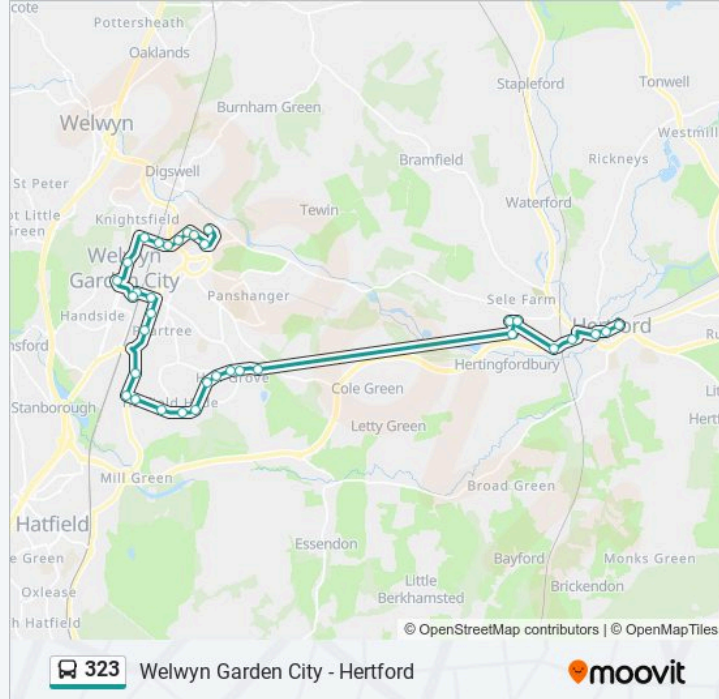

### 323 bus Info

**Direction:** Haldens

**Stops:** 34

**Trip Duration:** 43 min

**Line Summary:**

Broadwater Road, Welwyn Garden City

Waitrose, Welwyn Garden City

Bus Station, Welwyn Garden City

Campus West, Welwyn Garden City

Pentley Park, Welwyn Garden City

Harwood Hill, Welwyn Garden City

Lodgefield, Welwyn Garden City

Kestrel Way, Welwyn Garden City

Blythway, Haldens

Shops, Haldens

Flexley Wood, Haldens

Lumbards, Haldens

Robin Mead, Haldens

**Direction: Hertford**

35 stops

[VIEW LINE SCHEDULE](#)

Robin Mead, Haldens

Sloansway, Haldens

Shops, Haldens

**323 bus Info**

**Direction:** Welwyn Garden City

**Stops:** 10

**Trip Duration:** 10 min