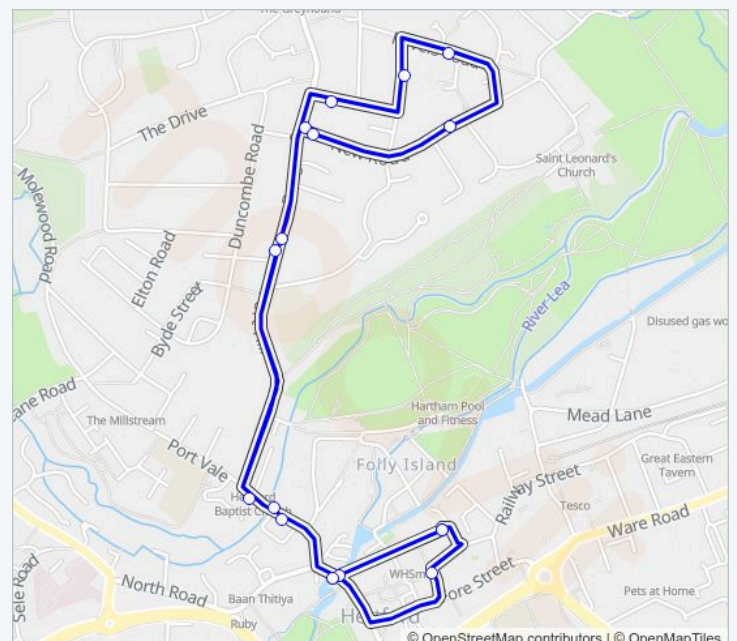

## Hertford - Bengoe (Circular)

Get The App

The H5 line Hertford - Bengoe (Circular) has one route. For regular weekdays, their operation hours are:

(1) Hertford: 09:35 - 14:35

Use the Moovit App to find the closest H5 station near you and find out when is the next H5 arriving.

**Direction: Hertford**

16 stops

[VIEW LINE SCHEDULE](#)

- Bus Station, Hertford
- Theatre, Hertford
- Dimsdale Street, Hertford
- Port Vale, Hertford
- Cross Road, Bengoe
- Holy Trinity Church, Bengoe
- New Road, Bengoe
- Revels Road, Bengoe
- Parker Avenue, Bengoe
- Gosselin Road, Bengoe
- Holy Trinity Church, Bengoe
- Cross Road, Bengoe
- Dimsdale Street, Hertford
- Theatre, Hertford
- Market Street, Hertford
- Bus Station, Hertford

**H5 Time Schedule**

Hertford Route Timetable:

Sunday	Not Operational
Monday	09:35 - 14:35
Tuesday	09:35 - 14:35
Wednesday	09:35 - 14:35
Thursday	09:35 - 14:35
Friday	09:35 - 14:35
Saturday	Not Operational

**H5 Info**

**Direction:** Hertford

**Stops:** 16

**Trip Duration:** 17 min

**Line Summary:**

H5 Hertford - Bengoe (Circular)

H5 time schedules and route maps are available in an offline PDF at [moovitapp.com](https://moovitapp.com). Use the Moovit App to see live bus times, train schedule or subway schedule, and step-by-step directions for all public transit in London.