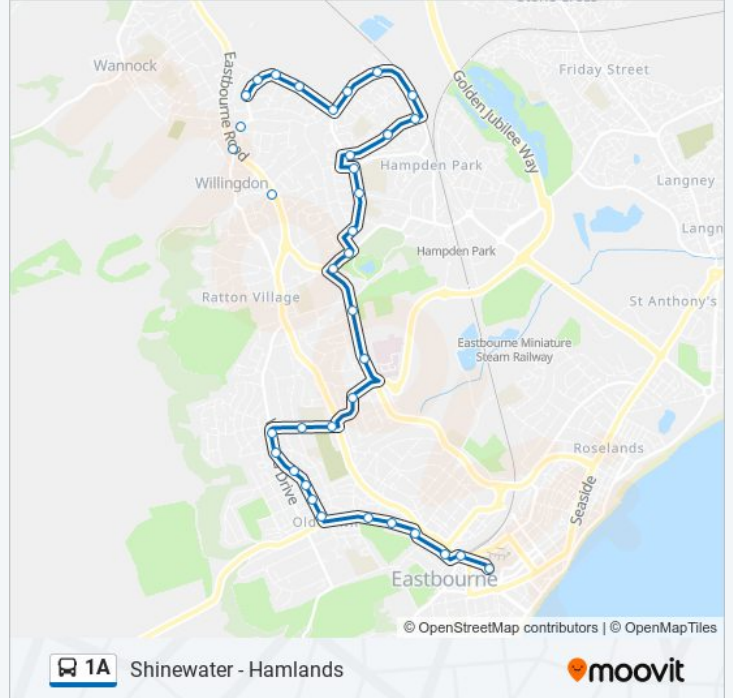

1A bus Info

Direction: Eastbourne Town Centre

Stops: 36

Trip Duration: 28 min

Line Summary:

Rutland Close, Upperton

Long Acre Close, Upperton

Cavendish School, Downside

Central Avenue, Downside

Albert Parade, Old Town

Northiam Road, Downside

Broomfield Street, Old Town

Motcombe Road, Old Town

Greenfield Road, Old Town

The Lamb, Old Town

The Goffs, Old Town

Dittons Road, Eastbourne

Sorting Office, Eastbourne

Railway Station, Eastbourne Town Centre

Terminus Road, Eastbourne Town Centre

Direction: Hamlands

66 stops

[VIEW LINE SCHEDULE](#)

Primrose Close, Shinewater

Bembridge Road, Shinewater

The Causeway School, Shinewater

Hadlow Avenue, Shinewater

Alverstone Close, Shinewater

Shinewater Lane, Shinewater

Sorrel Drive, Shinewater

Milfoil Drive, Langney

Shopping Centre, Langney