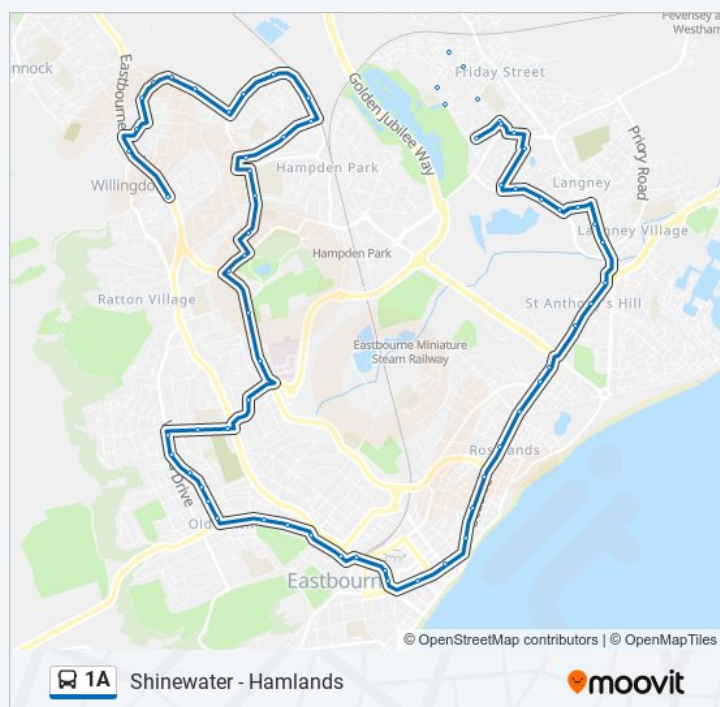

Hippodrome, Eastbourne

Leaf Hall Road, Eastbourne

Christ Church, Eastbourne

Whitley Recreation Ground, Roselands

Beach Road, Roselands

The Archery, Roselands

Arlington Arms, Roselands

Tesco, Roselands

Hadlow Avenue, Shinewater

Alverstone Close, Shinewater

Shinewater Lane, Shinewater

Sorrel Drive, Shinewater

Direction: Willingdon Trees

59 stops

[VIEW LINE SCHEDULE](#)

Primrose Close, Shinewater