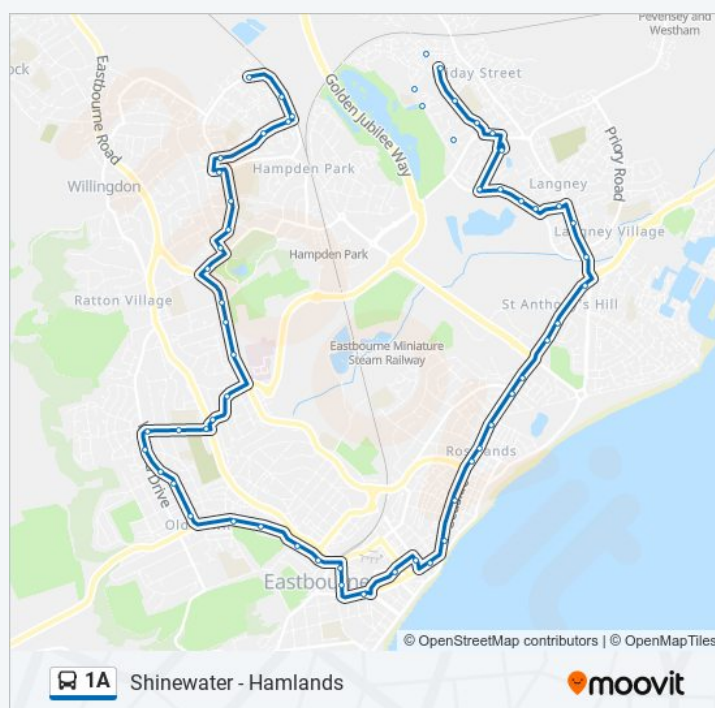

Gildredge Road, Eastbourne Town Centre

Gildredge Road, Eastbourne Town Centre

Sorting Office, Eastbourne

Dittons Road, Eastbourne

The Goffs, Old Town

The Lamb, Old Town

Greenfield Road, Old Town

Broomfield Street, Old Town

Northiam Road, Downside

Beechy Avenue, Downside

Victoria Drive, Downside

Cavendish School, Downside

Trip Duration: 62 min

Line Summary:

Long Acre Close, Upperton

Rodmill Drive Top, Downside

Rutland Close, Upperton

District General Hospital, Upperton

Selmeston Road, Upperton

Park Avenue, Upperton

Kings Drive, Hampden Park

Stanmer Drive, Hampden Park

Meadowlands Avenue, Hampden Park

The Broadway, Hampden Park

Lindfield Road, Hampden Park

Acacia Road, Willingdon Trees

Magnolia Drive, Willingdon Trees

Ash Close, Willingdon Trees

Maywood Avenue, Willingdon Trees

Croxden Way, Willingdon Trees

Malvern Close, Willingdon Trees