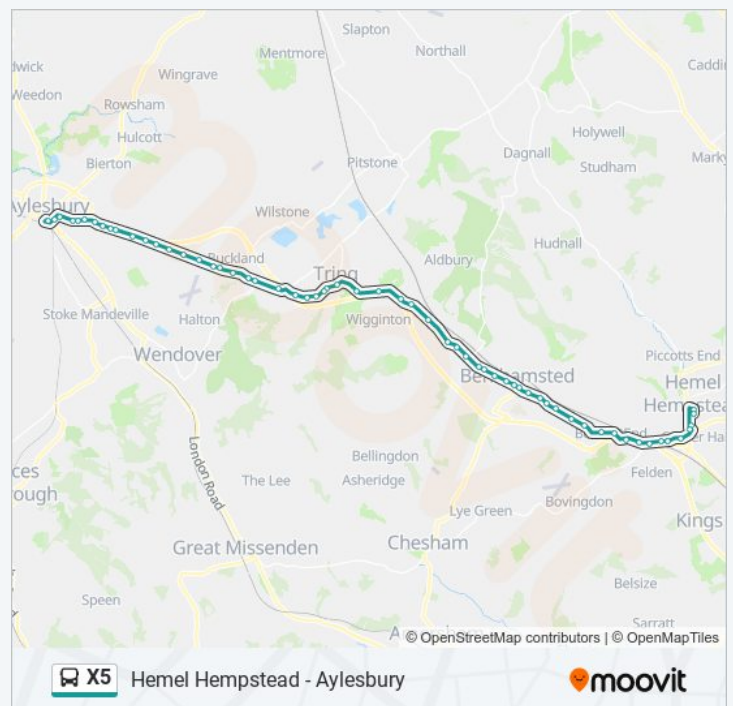

Railway Station, Aylesbury

Aylesbury Bus Stn, Aylesbury

Direction: Hemel Hempstead

60 stops

[VIEW LINE SCHEDULE](#)

Aylesbury Bus Stn, Aylesbury

Exchange Street, Aylesbury

Vale Park, Aylesbury

Hedley Close, Aston Clinton

Buckland Wharf, Aston Clinton

The Crow's Nest Ph, Aston Clinton

Drayton Manor Lodge, Tring

Longfield Road, Tring

St Joseph'S, Tring

Miswell Lane, Tring

Christchurch Road, Tring

X5 bus Time Schedule

Hemel Hempstead Route Timetable:

Sunday	Not Operational
Monday	05:15 - 22:00
Tuesday	05:15 - 22:00
Wednesday	05:15 - 22:00
Thursday	05:15 - 22:00
Friday	05:15 - 22:00
Saturday	06:15 - 22:00

X5 bus Info

Direction: Hemel Hempstead

Stops: 60

Trip Duration: 70 min

Line Summary:

Church Square, Tring
Tesco, Upper Dunsley
Cow Lane, Tring
Keepers Lodge, Wigginton
Newground Road, Wigginton
The Cow Roast Inn, Cow Roast
Hamberlins Lane, Dudswell
Dudswell Lane, Dudswell
Darr's Lane, Northchurch
Midcot Way, Northchurch
Durrants Lane, Northchurch
Billet Lane, Berkhamsted
Cross Oak Road, Berkhamsted
Kings Road, Berkhamsted
Town Hall, Berkhamsted
Victoria Road, Berkhamsted
Swing Gate Lane, Berkhamsted
Hall Park, Berkhamsted
Hall Park Gate, Berkhamsted
Broadway Farm, Bourne End
St Johns Church, Bourne End
Watermill Hotel, Bourne End
Pouchen End Lane, Winkwell
Westbrook Hay School, Felden
Vp Autoservices, Felden
Meadow Way, Felden
Hemel Hempstead Railway Station, Boxmoor
Roughdown Road, Boxmoor
St Johns Church, Boxmoor
Riverside, Hemel Hempstead
Waterhouse Street, Hemel Hempstead
Combe Street, Hemel Hempstead
Marlowes, Hemel Hempstead