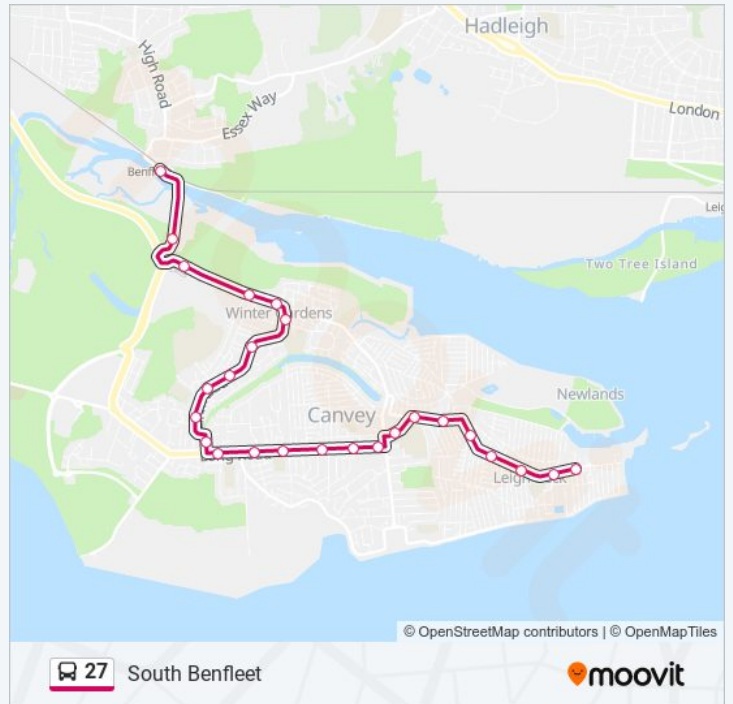

Normans Road, Canvey

Market, Canvey

School, Canvey

Haystack Corner, Canvey

Runnymede Road, Canvey

### 27 bus Info

**Direction:** South Benfleet

**Stops:** 25

**Trip Duration:** 21 min

**Line Summary:**

Rose Road, Canvey  
 Jones Corner, Canvey  
 Southwick Road, Canvey  
 Hawkesbury Road, Canvey  
 Pine Close, Canvey  
 Second Avenue, Canvey  
 Dinant Avenue, Canvey  
 Armadale, Canvey  
 Budna Road, Canvey  
 Silver Jubilee, Canvey  
 Elsinor Avenue, Canvey  
 Lekoe Road, Canvey  
 Sports Centre, Canvey  
 Waterside Farm, Canvey  
 Railway Station, South Benfleet

**Direction: Southend-On-Sea**

67 stops  
[VIEW LINE SCHEDULE](#)

Leigh Beck, Canvey  
 Transport Museum, Canvey  
 Corsel Rd, Canvey  
 Lappmark Road, Canvey  
 Maurice Road, Canvey  
 Normans Road, Canvey  
 Market, Canvey  
 School, Canvey  
 Haystack Corner, Canvey  
 Runnymede Road, Canvey  
 Rose Road, Canvey  
 Jones Corner, Canvey  
 Southwick Road, Canvey  
 Hawkesbury Road, Canvey

Park Tavern, Southend-On-Sea

Victoria Station Interchange, Southend-On-Sea

Whitegate Road, Southend-On-Sea

Travel Centre, Southend-On-Sea

27 bus time schedules and route maps are available in an offline PDF at [moovitapp.com](https://www.moovitapp.com). Use the Moovit App to see live bus times, train schedule or subway schedule, and step-by-step directions for all public transit in London.