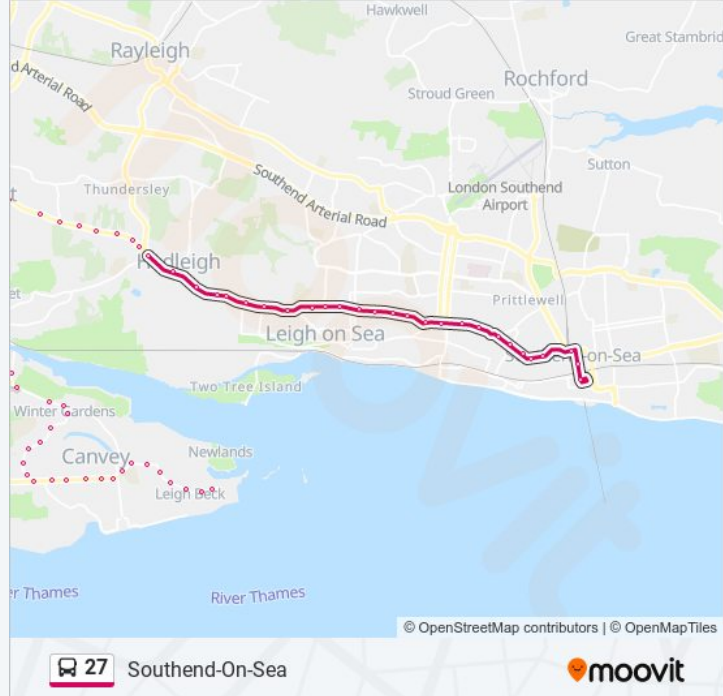

**Direction: Southend-On-Sea**

67 stops  
[VIEW LINE SCHEDULE](#)

Leigh Beck, Canvey  
 Transport Museum, Canvey  
 Corsel Rd, Canvey  
 Lappmark Road, Canvey  
 Maurice Road, Canvey  
 Normans Road, Canvey  
 Market, Canvey  
 School, Canvey  
 Haystack Corner, Canvey  
 Runnymede Road, Canvey  
 Rose Road, Canvey  
 Jones Corner, Canvey  
 Southwick Road, Canvey  
 Hawkesbury Road, Canvey

Morrisons, Hadleigh

Oak Road, Hadleigh

Broughton Road, Hadleigh

Woodfield Road, Hadleigh

Tattersall Gardens, Leigh-On-Sea

Thames Drive, Leigh-On-Sea

Canvey Road, Leigh-On-Sea

Burnham Road, Leigh-On-Sea

West Leigh Schools, Leigh-On-Sea

Kingswood Chase, Leigh-On-Sea

Leigh Elms, Leigh-On-Sea

Iceland, Leigh-On-Sea

Lord Roberts Avenue, Leigh-On-Sea

Darlinghurst Grove, Leigh-On-Sea

Chalkwell Schools, Leigh-On-Sea

Park Tavern, Southend-On-Sea

Victoria Station Interchange, Southend-On-Sea

Whitegate Road, Southend-On-Sea

Travel Centre, Southend-On-Sea

27 bus time schedules and route maps are available in an offline PDF at [moovitapp.com](https://www.moovitapp.com). Use the Moovit App to see live bus times, train schedule or subway schedule, and step-by-step directions for all public transit in London.