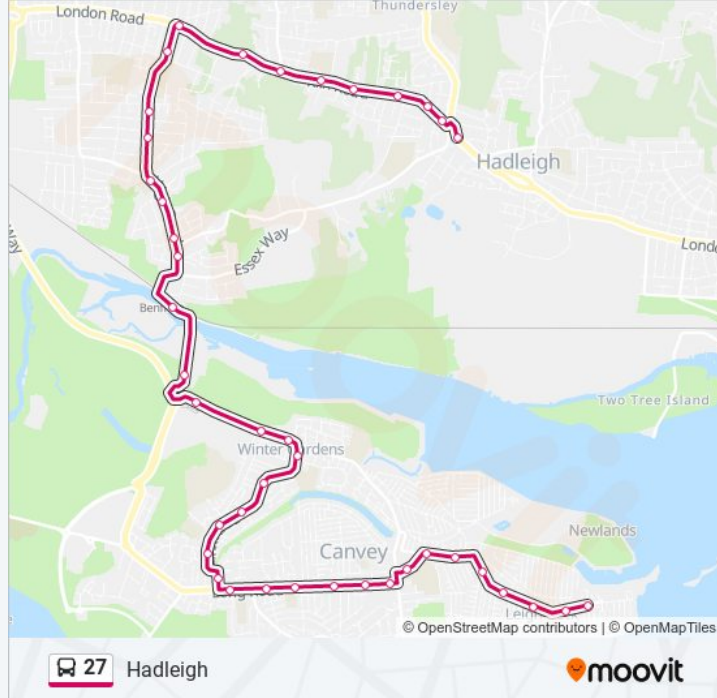

Kents Hill Road North, South Benfleet

Glen Road, South Benfleet

Kenneth Road, South Benfleet

Usp College, South Benfleet

Warren Chase, South Benfleet

Shipwrights Drive North, South Benfleet

Cranbrook Avenue, South Benfleet

### Direction: South Benfleet

25 stops

[VIEW LINE SCHEDULE](#)

Leigh Beck, Canvey

Transport Museum, Canvey

Corsel Rd, Canvey

Lappmark Road, Canvey

Maurice Road, Canvey

**Direction: Southend-On-Sea**

67 stops  
[VIEW LINE SCHEDULE](#)

Leigh Beck, Canvey  
 Transport Museum, Canvey  
 Corsel Rd, Canvey  
 Lappmark Road, Canvey  
 Maurice Road, Canvey  
 Normans Road, Canvey  
 Market, Canvey  
 School, Canvey  
 Haystack Corner, Canvey  
 Runnymede Road, Canvey  
 Rose Road, Canvey  
 Jones Corner, Canvey  
 Southwick Road, Canvey  
 Hawkesbury Road, Canvey

Park Tavern, Southend-On-Sea

Victoria Station Interchange, Southend-On-Sea

Whitegate Road, Southend-On-Sea

Travel Centre, Southend-On-Sea

27 bus time schedules and route maps are available in an offline PDF at [moovitapp.com](https://www.moovitapp.com). Use the Moovit App to see live bus times, train schedule or subway schedule, and step-by-step directions for all public transit in London.