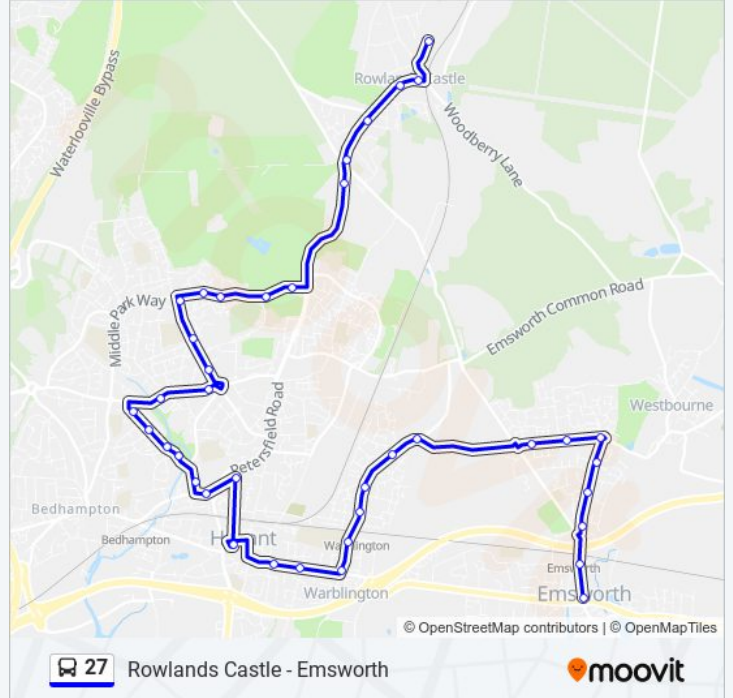

### 27 bus Info

**Direction:** Emsworth

**Stops:** 39

**Trip Duration:** 49 min

**Line Summary:**

Bus Station, Havant  
 Spring Arts Centre, Havant  
 Wade Court Road, Warblington  
 Green Pond Corner, Warblington  
 Warblington Railway Station, Warblington  
 First Avenue, Denvilles  
 Fourth Avenue, Denvilles  
 Spindle Close, Denvilles  
 Locks Farm, Southleigh  
 Allendale Avenue, New Brighton  
 Hollybank Lane, New Brighton  
 Southleigh Roundabout, New Brighton  
 Fairlea Road, New Brighton  
 Christopher Way, New Brighton  
 Horndean Road, Emsworth  
 Emsworth Station, Emsworth  
 Baptist Church, Emsworth

**Direction: Havant**

23 stops

[VIEW LINE SCHEDULE](#)

Uplands Green, Rowlands Castle  
 The Green, Rowlands Castle  
 St Johns Church, Rowlands Castle  
 The Drift, Red Hill  
 Staunton Arms, Durrants  
 Durrants Gardens, Durrants  
 Staunton Park, Leigh Park  
 High Lawn Way, Leigh Park  
 Silkstead Avenue, Leigh Park  
 Crondall Avenue, Leigh Park  
 The Swallow, Leigh Park  
 Bramdean Drive, Leigh Park

**Stops:** 23

**Trip Duration:** 26 min

**Line Summary:**

Park Parade, Leigh Park

Purbrook Way, Leigh Park

Botley Drive, Leigh Park

Ashley Close, Leigh Park

Hazelholt Drive, Leigh Park

Hooks Farm Way, Havant

Woodgreen Avenue, Havant

Havant College, Havant

Havant College, Havant

Leisure Centre, Havant

Bus Station, Havant

**Direction: Rowlands Castle**

39 stops