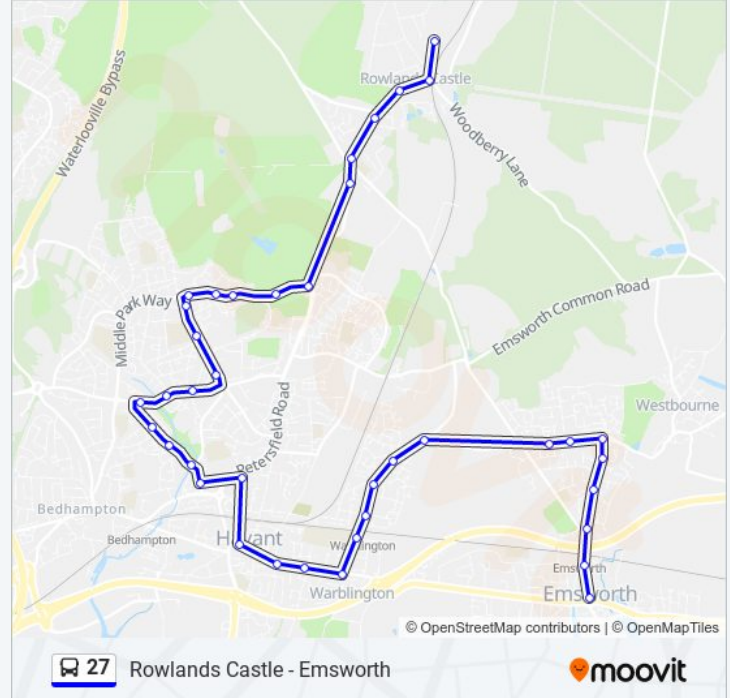

Havant College, Havant

Barncroft Bridge, Havant

Hooks Farm Way, Havant

Hazelholt Drive, Leigh Park

Barncroft Way, Leigh Park

Botley Drive, Leigh Park

Riders Lane, Leigh Park

Park Parade, Leigh Park

Bramdean Drive, Leigh Park

The Swallow, Leigh Park

The Swallow, Leigh Park

Crondall Avenue, Leigh Park

Silkstead Avenue, Leigh Park

High Lawn Way, Leigh Park

Staunton Park, Leigh Park

Durrants Gardens, Durrants

Staunton Arms, Durrants

The Drift, Red Hill

St Johns Church, Rowlands Castle

The Green, Rowlands Castle

Uplands Green, Rowlands Castle

27 bus time schedules and route maps are available in an offline PDF at moovitapp.com. Use the Moovit App to see live bus times, train schedule or subway schedule, and step-by-step directions for all public transit in London.

© 2024 Moovit - All Rights Reserved