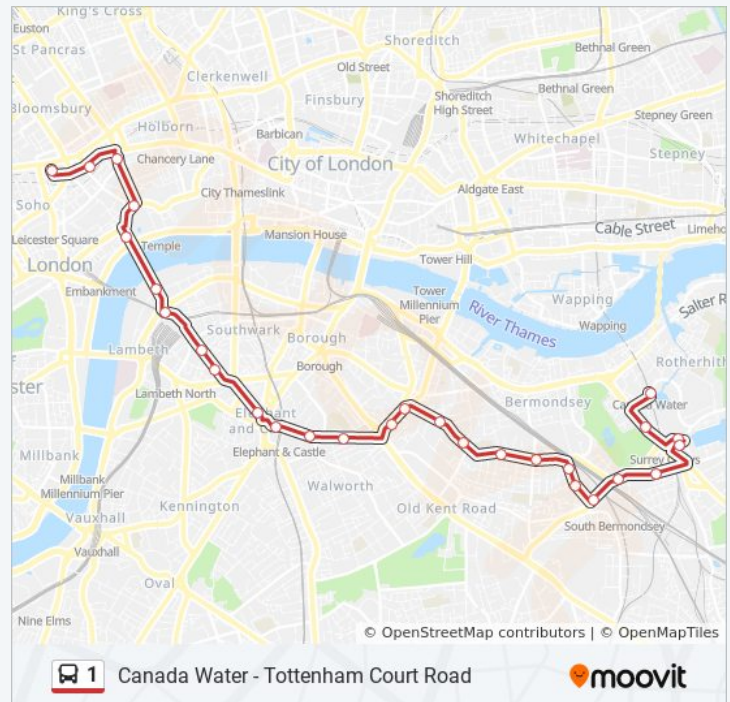

Upper Park Road (W)

1 bus Info

Direction: Hampstead Heath

Stops: 42

Trip Duration: 76 min

Line Summary:

Belsize Park Station (K)

Rosslyn Hill (G)

Royal Free Hospital (C)

South End Green (X)

1 bus time schedules and route maps are available in an offline PDF at moovitapp.com. Use the [Moovit App](#) to see live bus times, train schedule or subway schedule, and step-by-step directions for all public transit in London.