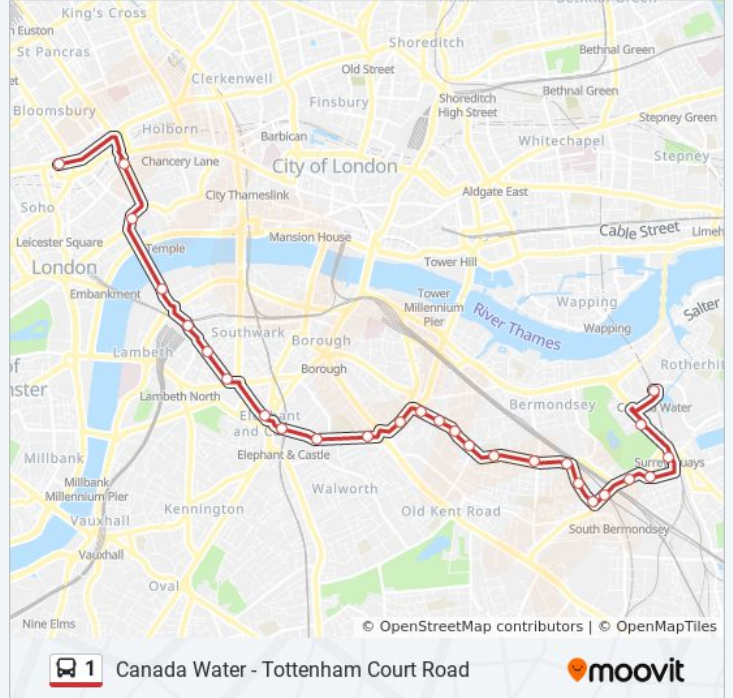

1 bus Info
Direction: Canada Water
Stops: 46
Trip Duration: 78 min
Line Summary:

Kingsway / Holborn Station (M)

Aldwych / Drury Lane (S)

Waterloo Bridge / South Bank (N)

Waterloo Station / Waterloo Road (E)

Griggs Place (N)

Fendall Street (P)

Spa Road (Q)

Alscot Road (R)

Harris Academy

Southwark Park Road / St James's Road (PA)

Anchor Street (PB)

Lynton Road (GS)

Galleywall Road / South Bermondsey Stn (GT)

Beamish House (RL)

Corbetts Lane (RM)

Warndon Street (RN)

Surrey Quays Station (S)

Direction: Hampstead Heath

42 stops

[VIEW LINE SCHEDULE](#)