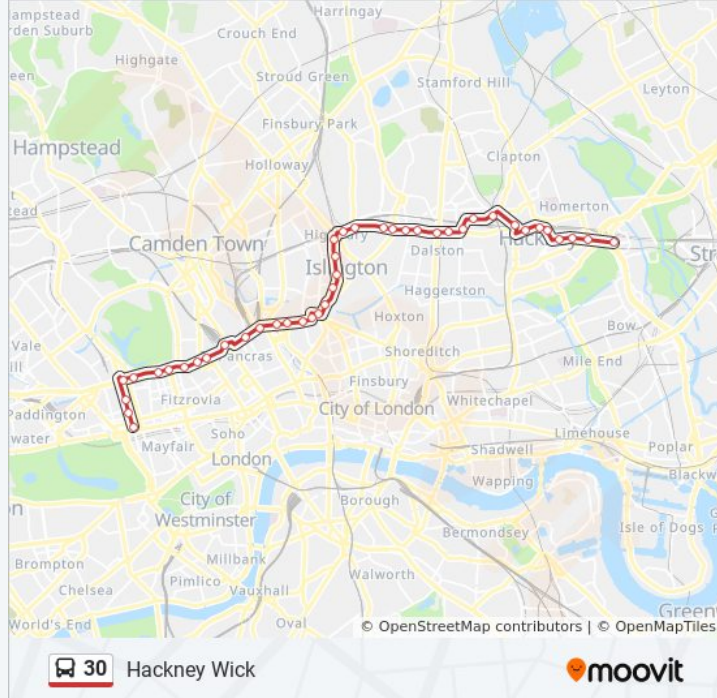

30 bus Info

Direction: Hackney Wick

Stops: 42

Trip Duration: 63 min

Line Summary:

Highbury Corner (F)

St Paul's Road / Highbury Corner (C)

Highbury Grove (CU)

Hackney Downs Station (N)

Hackney Central Station (T)

Morning Lane / Trelawney Estate (D)

Homerton Terrace (S)

Ponsford Street (A)

Flanders Way (E)

Barnabas Road

Wick Road / Kenworthy Road

Hackney Wick / Trowbridge Road (K)

Direction: Marble Arch

45 stops

[VIEW LINE SCHEDULE](#)

Hackney Wick / Trowbridge Road (J)

Wick Road / Kenworthy Road

Barnabas Road (K)

Kenton Road / Well Street (L)

30 bus Info

Direction: Marble Arch

Stops: 45

Trip Duration: 69 min
Line Summary:

- Amhurst Road / Hackney Downs Station (L)
- Hackney Downs Station / Dalston Lane (M)
- Cecilia Road / Greenacre Court (S)
- Graham Road (T)
- Dalston Junction Station (G)
- Balls Pond Road / Burder Road (F)
- Southgate Road (BH)
- Essex Road / Newington Green Road (CD)
- St Paul's Road / Ramsey Walk (CE)
- Clephane Road (CF)
- St Paul's Road / Highbury Grove (CT)
- Highbury Corner (D)
- Upper Street / Laycock Street (G)
- Islington Town Hall (M)
- St Mary's Church (N)
- Islington Green (B)
- Angel Station (F)
- Pentonville Road / Baron Street (R)
- Penton Street / Chapel Market (PN)
- Penton Rise (PM)
- King's Cross / Caledonian Road (X)
- King's Cross Station (R)
- St Pancras International Station (A)
- British Library (B)
- Euston Station (H)
- Euston Square Station (P)
- University Coll Hosp / Warren St Stn (W)
- Warren Street Stn / Tottenham Court Rd (V)
- Great Portland Street Station (G)
- Regent's Park Station (B)
- Harley Street (L)
- Baker Street Station (E)
- Dorset Street (G)