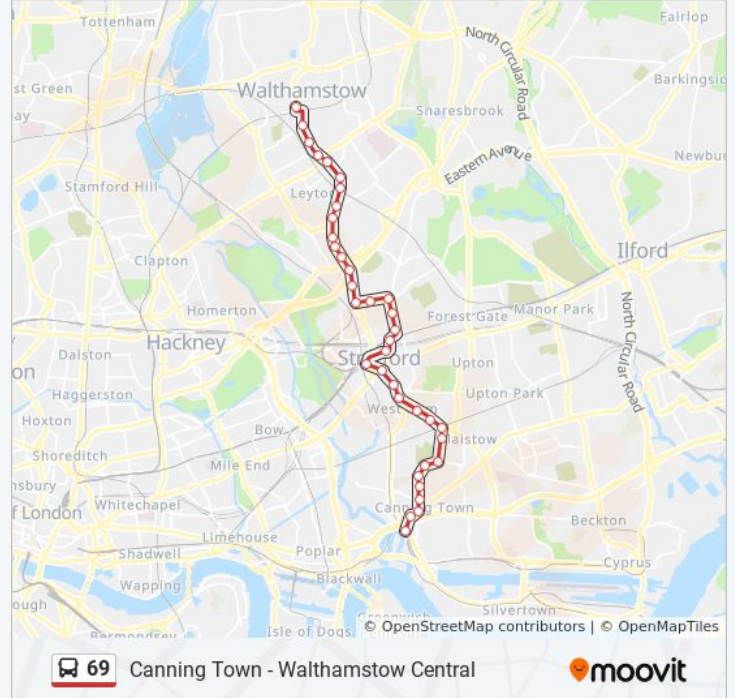

Paul Street (P)

Stratford Broadway (M)

Stratford Bus Station (A)

The Grove (G)

Maryland Station / Manbey Grove (MA)

Maryland Station (MB)

Chobham Road (MC)

Burgess Road (G)

Edith Road (F)

Drapers Field (N)

Millais Road (T)

Leyton Station (B)

Leyton Library (K)

Buckingham Road (M)

Grange Park Road (N)

Vicarage Road (R)

Brunswick Road

Leyton Midland Road Station (NA)

Colchester Road (NB)

Lea Bridge Road / Bakers Arms (ND)

Hoe Street / Bakers Arms (NE)

Grove Road Walthamstow (Nh)

Queen's Road (L)

Walthamstow Bus Station

69 bus time schedules and route maps are available in an offline PDF at moovitapp.com. Use the [Moovit App](#) to see live bus times, train schedule or subway schedule, and step-by-step directions for all public transit in London.

[About Moovit](#) • [MaaS Solutions](#) • [Supported Countries](#) • [Mooviter Community](#)

© 2024 Moovit - All Rights Reserved

Check Live Arrival Times