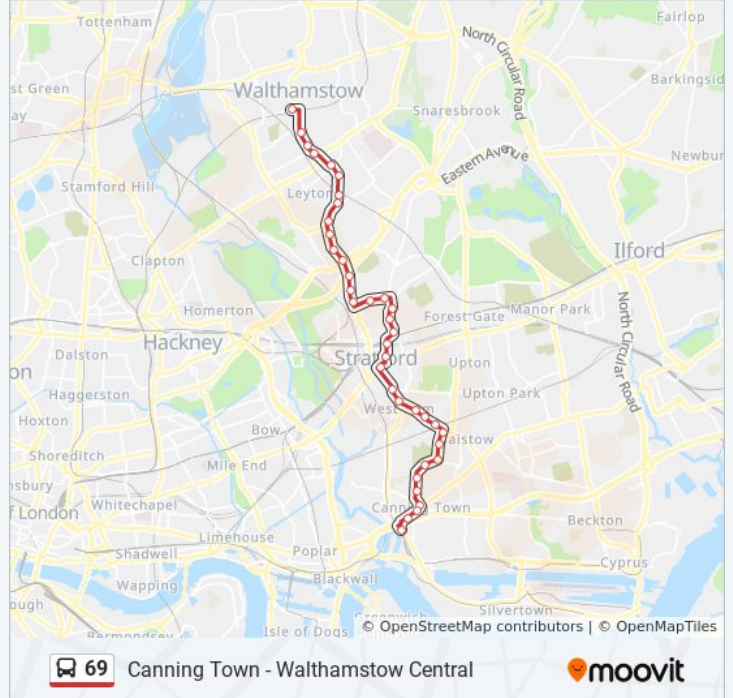

### Direction: Canning Town

38 stops

[VIEW LINE SCHEDULE](#)

- Walthamstow Bus Station (A)
- Grosvenor Park Road (K)
- Grove Road (SJ)
- Bakers Avenue (SK)
- Leyton Green (SL)
- Colchester Road (SM)
- Leyton Midland Road Station (SN)
- Leyton Sports Ground (SP)
- Vicarage Road (S)
- Grange Park Road (P)
- Buckingham Road (L)
- Leyton Library (J)
- Leyton Station (A)
- Millais Road (S)
- Drapers Field (G)
- Edith Road (E)
- Burgess Road (S)
- Janson Road (MD)
- Chobham Road (ME)
- Maryland Station (MF)
- Manbey Grove (MH)
- Stratford Library (R)

### 69 bus Info

**Direction:** Canning Town

**Stops:** 38

**Trip Duration:** 46 min

**Line Summary:**

Stratford Centre (K)  
 Barnby Street (H)  
 Church Street (J)  
 Plaistow Grove (M)  
 Morley Road (J)  
 Plaistow Station (B)  
 High Street Plaistow (H)  
 Florence Road (M)  
 Upper Road / Grange Road (S)  
 East London Cemetery  
 Stephens Court (S)  
 Blake Road (S)  
 Star Lane (U)  
 Hermit Road (M)  
 Rathbone Market (N)  
 Canning Town Station (A)

**Direction: Walthamstow Central**

37 stops

[VIEW LINE SCHEDULE](#)

Canning Town Bus Station (E)  
 Rathbone Market (J)  
 Hermit Road (L)  
 Star Lane (T)  
 Blake Road (N)  
 Stephens Court (N)  
 Ladysmith Road  
 Suffolk Road  
 Florence Road (N)  
 Plaistow Station (A)  
 Morley Road (K)  
 Plaistow Grove (L)  
 Church Street (N)

**Stops:** 37

**Trip Duration:** 50 min

**Line Summary:**

Paul Street (P)

Stratford Broadway (M)

Stratford Bus Station (A)

The Grove (G)

Maryland Station / Manbey Grove (MA)