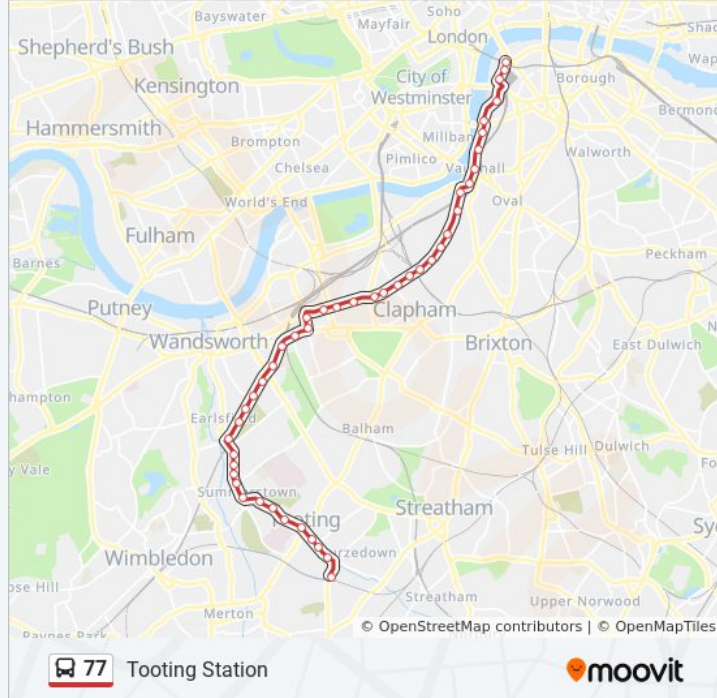

Spencer Park (SU)

Windmill Road (SV)

Heathfield Road (SW)

St Ann's Hill (SY)

Brocklebank Road (S)

Inman Road (M)

Penwith Road (B)

Earlsfield Station (D)

Isis Street (P)

Waldron Road (SF)

Burntwood Lane (SG)

Summerstown (SH)

Wimbledon Road (SJ)

Streatham Cemetery (SK)

Fairlight Road (HS)

Tooting Broadway Station (M)

Mitcham Road / Tooting Broadway Stn (E)

Tooting / the Mitre (TJ)

Amen Corner (TL)

Tooting Station (TT)

Direction: Waterloo

48 stops

[VIEW LINE SCHEDULE](#)

Mitcham Road / Tooting Station (TD)

Amen Corner (TE)

Tooting / the Mitre (TH)

Bickley Street (P)

Tooting Broadway Station (H)

Garratt Lane / Tooting Broadway (N)

77 bus Time Schedule

Waterloo Route Timetable:

Sunday	5:30 AM - 10:55 PM
Monday	5:30 AM - 11:55 PM
Tuesday	5:30 AM - 11:55 PM
Wednesday	5:30 AM - 11:55 PM
Thursday	5:30 AM - 11:55 PM
Friday	5:30 AM - 11:55 PM
Saturday	5:30 AM - 11:55 PM