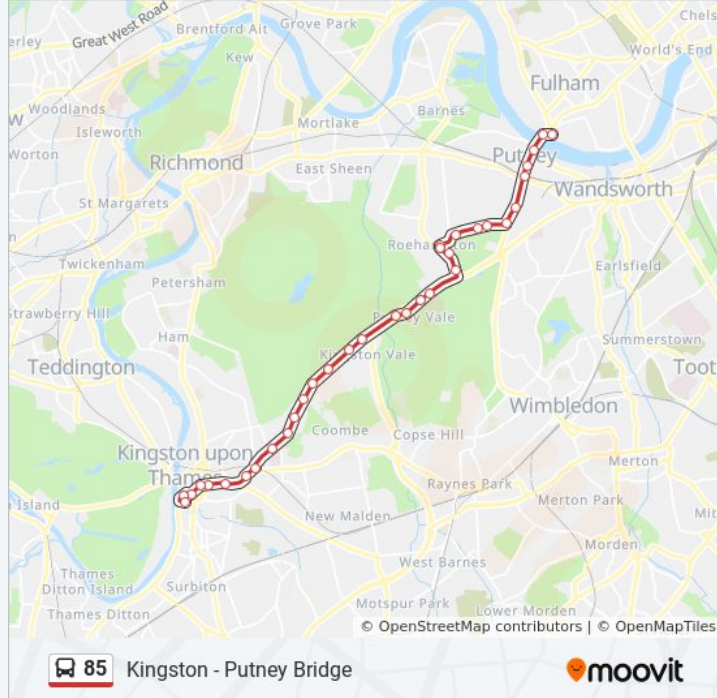

### Direction: Kingston

33 stops

[VIEW LINE SCHEDULE](#)

- Putney Bridge Station (FC)
- Putney Bridge (FE)
- St Mary's Church / Putney Pier (R)
- Putney Exchange (L)
- Putney Station (E)
- Lytton Grove (P)
- Putney Heath / Green Man (C)
- Hayward Gardens (D)
- Exeter House (E)
- Dover Park Drive (J)
- Medfield Street (K)
- Roehampton Lane / Danebury Avenue (M)
- Mayfield Surgery (Q)
- Wanborough Drive (RS)
- Putney Vale Cemetery (PT)
- West Lodge (PU)
- Roehampton Vale / Asda (PC)
- Roehampton Vale Campus
- Robin Hood Lane (P)
- Kingston University (R)
- Galsworthy House (S)
- Warren Road (T)

### 85 bus Info

**Direction:** Kingston

**Stops:** 33

**Trip Duration:** 41 min

**Line Summary:**

Ravenswood Court (S)

George Road (S)

Queens Road / Kingston Hospital (NL)

Manor Gate Road (NS)

Gordon Road (NW)

Norbiton Church / Tiffin Boys School (C)

Fairfield Bus Station (B)

Eden Street (D1)

St James Road (H)

Guildhall (J)

Kingston Hall Road

### Direction: Putney Bridge

32 stops

[VIEW LINE SCHEDULE](#)

Kingston Hall Road (UK)

Eden Street (E2)

Cromwell Road Bus Station (RC)

Tiffin School / London Road (B)

Norbiton Church (E)