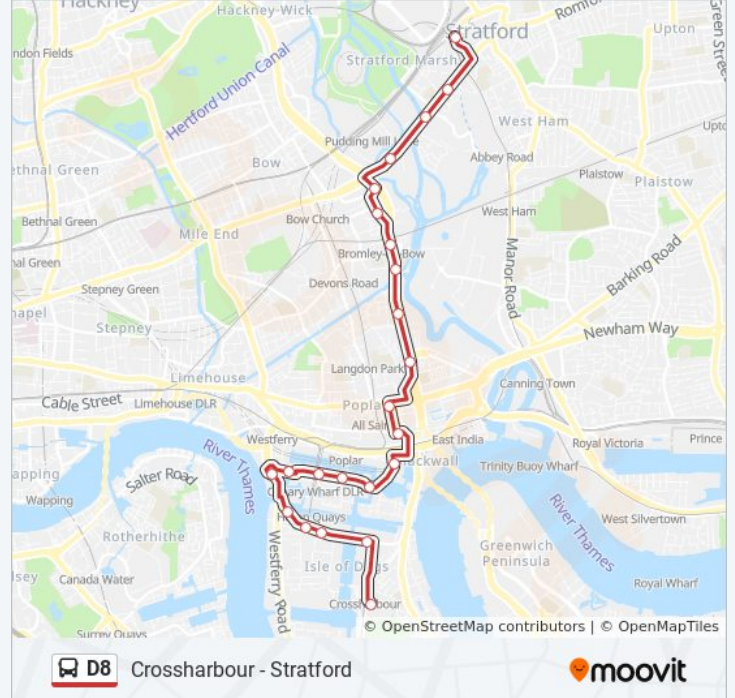

Bow Interchange (T)

Marshgate Lane (W)

Warton Road (M)

Stratford High St Stn / Carpenters Rd (N)

Stratford Bus Station (AP)

D8 bus time schedules and route maps are available in an offline PDF at moovitapp.com. Use the [Moovit App](#) to see live bus times, train schedule or subway schedule, and step-by-step directions for all public transit in London.

[About Moovit](#) • [MaaS Solutions](#) • [Supported Countries](#) • [Mooviter Community](#)

© 2024 Moovit - All Rights Reserved

Check Live Arrival Times