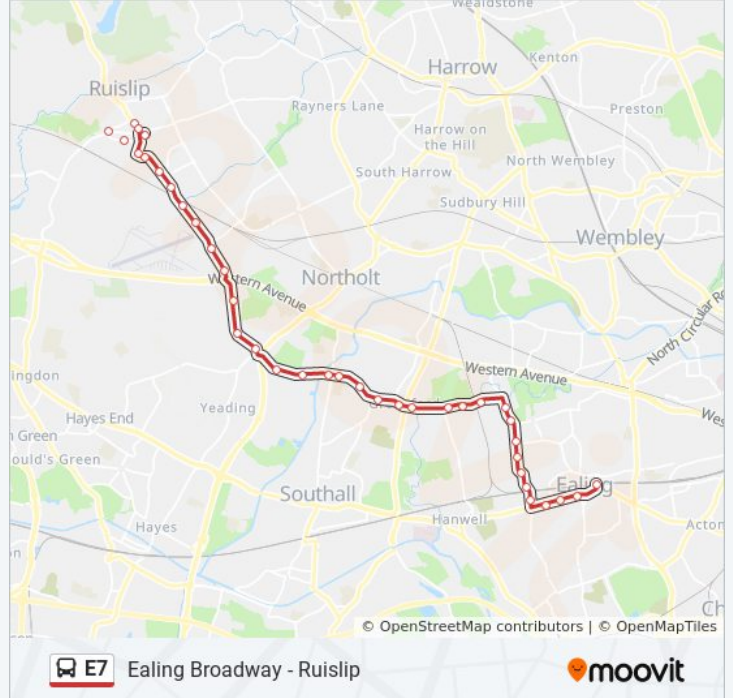

## Ealing Broadway - Ruislip

Get The App

The E7 bus line (Ealing Broadway - Ruislip) has 2 routes. For regular weekdays, their operation hours are:  
 (1) Ealing Broadway: 12:10 AM - 11:50 PM(2) Ruislip: 12:15 AM - 11:55 PM  
 Use the Moovit App to find the closest E7 bus station near you and find out when is the next E7 bus arriving.

### Direction: Ealing Broadway

37 stops

[VIEW LINE SCHEDULE](#)

- Ruislip Station (B)
- Midcroft (F)
- Church Avenue (Q)
- Chichester Avenue (U)
- Grosvenor Vale (S)
- Northdown Close (F)
- Berkeley Close (D)
- Ruislip Gardens Station (A)
- R A F Northolt (H)
- Station Approach / South Ruislip Stn (C)
- Polish War Memorial (F)
- Harvey Road (S)
- Henson Place
- Old Ruislip Road (T)
- Church Road (Y)
- Wayfarer Road (E)
- Broadmead Road (WE)
- Adrienne Avenue (WF)
- Greenford High School (EG)
- Eastmead Avenue (EH)
- Pembroke Road (H)
- Greenford Broadway (J)

West Ealing Station (A)

Sutherland Avenue (DU)

St Stephen's Avenue (DV)

Cleveland Road (AG)

Scotch Common (AH)

Ruislip Road East (AJ)

Gurnell Leisure Centre (RU)

Cuckoo Avenue (RV)

### E7 bus Info

**Direction:** Ruislip

**Stops:** 38

**Trip Duration:** 44 min

**Line Summary:**

Clifton Road (M)  
Greenford Broadway (N)  
Pembroke Road (R)  
Beechwood Avenue (EL)  
Greenford High School (EM)  
Adrienne Avenue (WS)  
Broadmead Road (WT)  
Wayfarer Road (W)  
Yeading Lane (S)  
Old Ruislip Road (M)  
Harvey Road (N)  
Polish War Memorial (E)  
Station Approach (D)  
R A F Northolt (G)  
Ruislip Gardens Station (B)  
Berkeley Close (C)  
Northdown Close (E)  
Grosvenor Vale (N)  
Ruislip Rugby Football Club (K)  
Chichester Avenue (W)  
Church Avenue (P)  
Midcroft (E)  
Brickwall Lane (D)  
Ruislip Station (Z1)