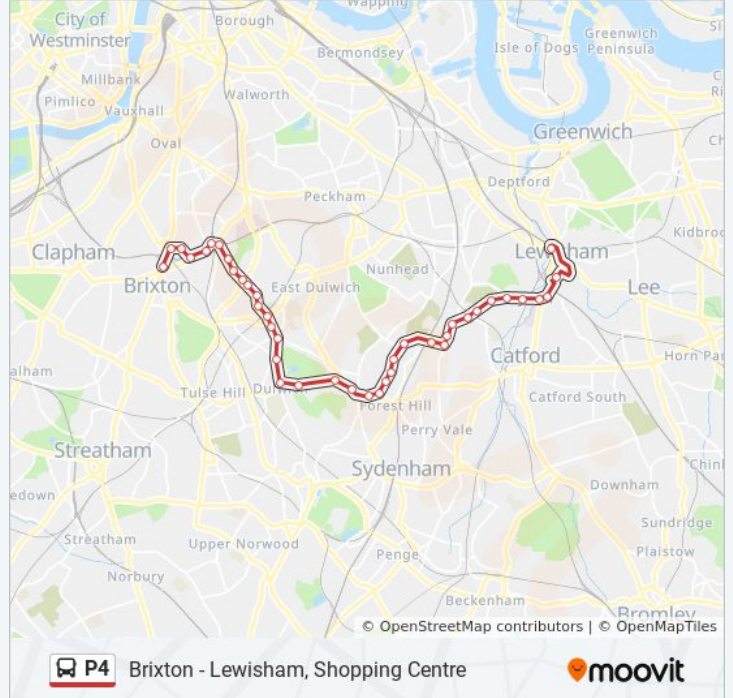

Elmwood Road / the Charter School (E)

North Dulwich Station (VB)

Dulwich Village School (VH)

Dulwich Village (VJ)

Dulwich Picture Gallery (VK)

Dulwich College (VL)

Dulwich Park / Queen Mary's Gate (VM)

Lordship Lane Estate

Lordship Lane / Wood Vale (MD)

Horniman Museum (ME)

South View Court (T)

Ewelme Road (P)

Horniman Drive (P)

Fairlawn School (R)

Hengrave Road (W)

Honor Oak Park Station (HB)

Stondon Park / Honor Oak Park (HC)

Maclean Road (HN)

Brockley Jack (CQ)

Brockley Grove / Horsmonden Road (P)

Huxbear Street (R)

Henryson Road / Brockley Cemetery (S)

Ladywell Road / Phoebeth Road (HY)

Ladywell Station (HA)

Wearside Road (HB)

Lewisham Fire Station (HK)

Lewisham Centre (T)

Lewisham Station (AP)

P4 bus time schedules and route maps are available in an offline PDF at moovitapp.com. Use the [Moovit App](#) to see live bus times, train schedule or subway schedule, and step-by-step directions for all public transit in London.

[About Moovit](#) • [MaaS Solutions](#) • [Supported Countries](#) • [Mooviter Community](#)

Check Live Arrival Times