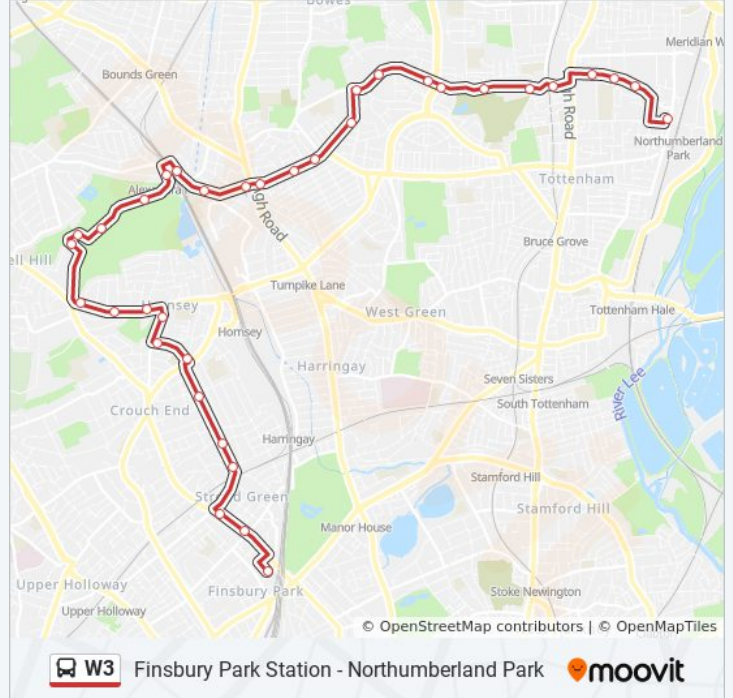

Alexandra Palace Palm Court (R)

Alexandra Palace Garden Centre (S)

Park Road (MB)

Hornsey Fire Station (A)

Nightingale Lane (B)

Priory Park (N)

Middle Lane (P)

Tottenham Lane (R)

Weston Park (Y)

Mount View Road (S)

Ossian Road

Albert Road (CT)

Tollington Park (U)

Finsbury Park Station

W3 Finsbury Park Station - Northumberland Park moovit

Direction: Northumberland Park

35 stops

[VIEW LINE SCHEDULE](#)

Finsbury Park Station (B)

Tollington Park (W)

Hanley Road / Stapleton Hall Road (CS)

Victoria Road (CV)

Ossian Road (E)

Mount View Road (F)

Weston Park (X)

Tottenham Lane Y M C A (W)

Palace Road (Q)

Nightingale Lane (L)

Hornsey Fire Station (M)

Park Road (MK)

Alexandra Palace Garden Centre (A)

Alexandra Palace Palm Court (B)

Alexandra Palace Ice Rink (C)

W3 bus Time Schedule

Northumberland Park Route Timetable:

Sunday	12:01 AM - 10:51 PM
Monday	12:01 AM - 11:51 PM
Tuesday	12:01 AM - 11:51 PM
Wednesday	12:01 AM - 11:51 PM
Thursday	12:01 AM - 11:51 PM
Friday	12:01 AM - 11:51 PM
Saturday	12:01 AM - 11:51 PM

W3 bus Info

Direction: Northumberland Park

Stops: 35

Trip Duration: 45 min

Line Summary: