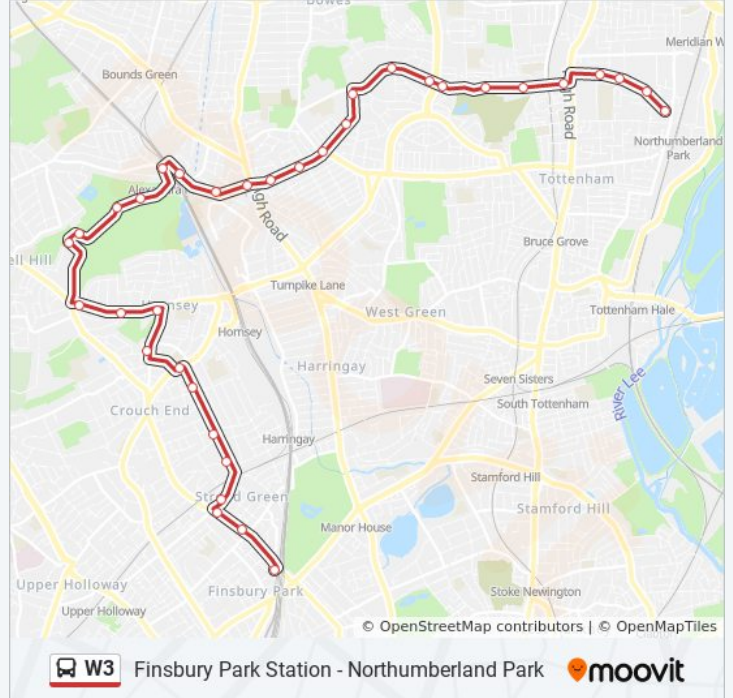

Use the Moovit App to find the closest W3 bus station near you and find out when is the next W3 bus arriving.

Direction: Finsbury Park Station

35 stops

[VIEW LINE SCHEDULE](#)

- Northumberland Park (NA)
- Scotswood Walk
- Gillham Terrace (E)
- Worcester Avenue (F)
- White Hart Lane Station (G)
- Haringey Sixth Form College (H)
- Tottenham Cemetery (W)
- Great Cambridge Road (WH)
- Rowland Hill Avenue (WJ)
- Haringey Football Club (NL)
- New River Sports Centre (NM)
- Paisley Road (NN)
- Perth Road (NS)
- Wood Green Crown Court (NT)
- Wood Green Station (F)
- The Broadway (A)
- Barratt Avenue (K)
- Alexandra Palace Station (L)
- Palace Gates Road (M)
- Alexandra Palace Park (N)
- Alexandra Palace Ice Rink (P)

Direction: Northumberland Park

Stops: 35

Trip Duration: 45 min

Line Summary:

Alexandra Palace Park (D)

Palace Gates Road (F)

Alexandra Palace Station (G)

Barratt Avenue (H)

Wood Green Station / River Park Road (B)

Redvers Road (V)

Wood Green Crown Court (NA)

Solway Road (NH)

Paisley Road (NJ)

New River Sports Centre (NK)

Haringey Football Club (WX)

Rowland Hill Avenue (WY)

Great Cambridge Road (WZ)

Tottenham Cemetery (E)

Haringey Sixth Form College (A)

White Hart Lane Station (B)

Tottenham High Road (C)

Gillham Terrace (D)

Scotswood Walk

Northumberland Park Bus Stand (S)