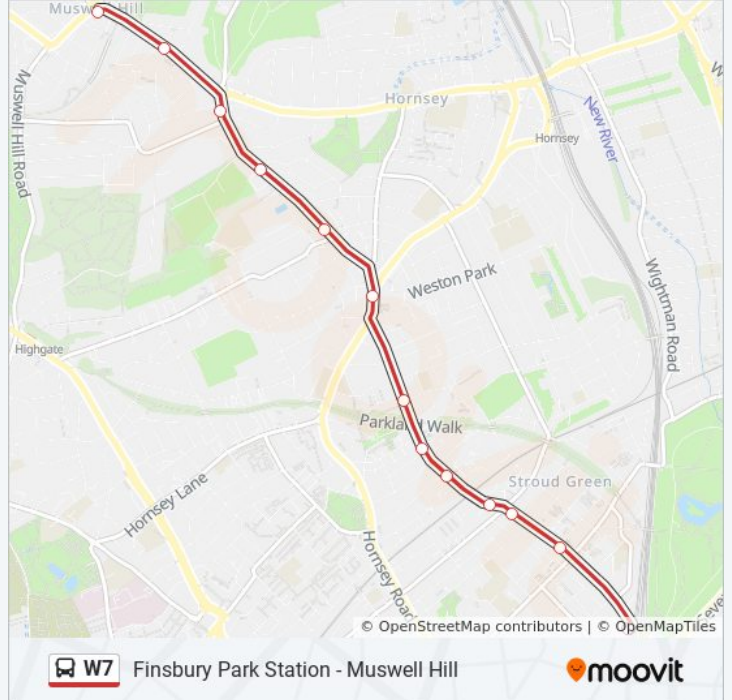

W7 bus time schedules and route maps are available in an offline PDF at moovitapp.com. Use the [Moovit App](#) to see live bus times, train schedule or subway schedule, and step-by-step directions for all public transit in London.

[About Moovit](#) • [MaaS Solutions](#) • [Supported Countries](#) • [Mooviter Community](#)

© 2024 Moovit - All Rights Reserved

Check Live Arrival Times