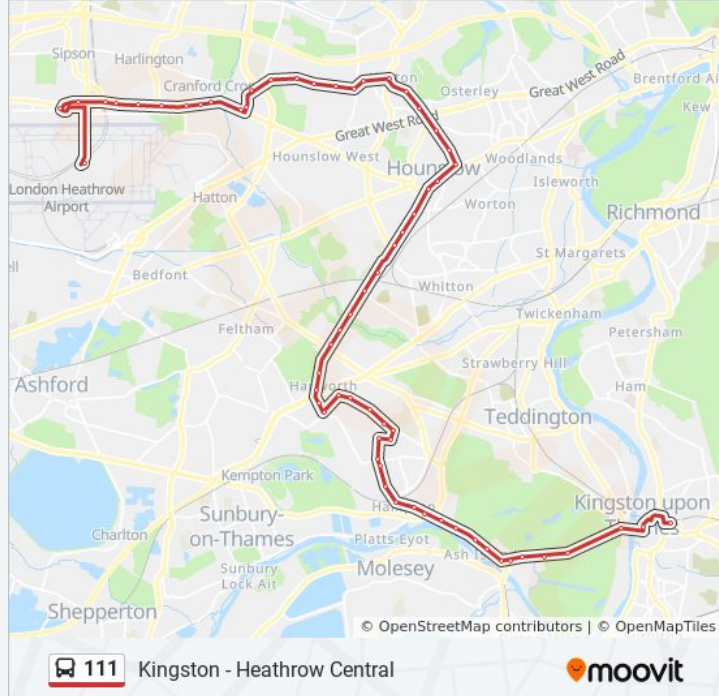

Great West Road (HL)

Kings Avenue (S)

Hounslow East Station (DD)

Hounslow Bus Station (D)

Douglas Road (M)

Grove Road (N)

Hibernia Road (SN)

Cromwell Road (SP)

Nelson Road (A)

Simpson Road (B)

Godfrey Way (C)

Ellerman Avenue (AS)

Pevensey Road (AU)

Uxbridge Road (AV)

Park Road (A)

Bear Road Flyover (B)

St George's Road (C)

Green Lane (D)

Swan Close (E)

Hampton Lane (W)

Garden Court (E)

Hampton School (E)

Nightingale Road (RT)

Acacia Road (RX)

Nurserylands Shopping Centre (S)

Courtlands Avenue (S)

Holly Bush Lane

Priory Road (C)

Hampton Station (D)

Hampton & Richmond Borough F C (E)

Algar Court (F)

Garrick Villa (P)

St Albans Lodge (E)