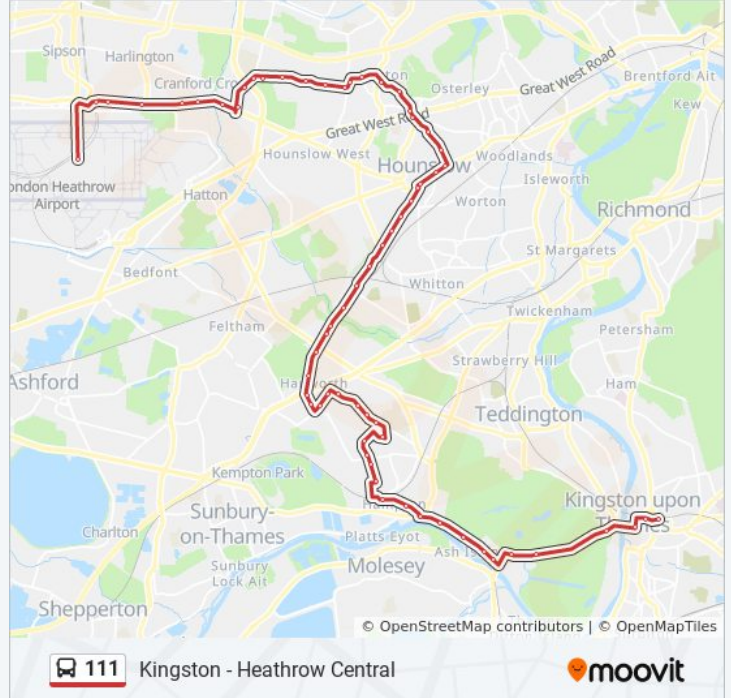

Direction: Heathrow Central

63 stops

[VIEW LINE SCHEDULE](#)

- Kingston Station (Q)
- Wood Street (P2)
- Church Grove the King's Field Hampton Wick (J)
- Park House
- Hampton Court Gardens Hampton Court (B)
- Hampton Court Green (E)
- Hampton Lodge (W)
- St Alban's Riverside (W)
- Garrick Villa (S)
- Hampton / Thames Street (H)
- Hampton & Richmond Borough F C (J)
- Hampton Station (K)
- Priory Road (L)
- Holly Bush Lane
- Courtlands Avenue (N)
- Nurserylands Shopping Centre (N)
- Acacia Road (RQ)
- Hampton School
- Garden Close
- Garden Court (N)
- Hampton Lane (X)
- Swan Close

Stops: 63

Trip Duration: 82 min

Line Summary:

New Close (U)
Green Lane (R)
Bear Road Flyover (S)
Park Road (T)
Uxbridge Road (AM)
Little Park Drive (AN)
Pevensey Road (AP)
Ellerman Avenue (AR)
Godfrey Way (L)
Simpson Road (M)
Nelson Road (N)
Cromwell Road (ST)
Hibernia Road (SU)
Bell Road (SW)
Grove Road (J)
Treaty Centre (O)
Hounslow High Street (K)
Hounslow Bus Station (E)
Hounslow East Station (EE)
Denbigh Road
Great West Road (HA)
Sutton Road (HB)
Hogarth Gardens (HC)
St Leonard's Church (HD)
New Heston Road (HM)
Cranford Lane (VK)
Heston Health Centre (CT)
Somerset Waye (H)
Northfield Road (J)
Harlech Gardens (K)
Cranford Lane / Redwood Estate (L)
Quinton Close (M)
The Parkway (CL)

The Avenue (CM)
Waye Avenue (CT)
Craneswater (CU)
Oxford Avenue (H)
Harlington Corner (J)
Mondial Way (BL)
Nene Road Sipson Road (Bm)
Heathrow Central Bus Station

Direction: Kingston

63 stops

[VIEW LINE SCHEDULE](#)

Trip Duration: 89 min

Line Summary:

Great West Road (HL)

Kings Avenue (S)

Hounslow East Station (DD)

Hounslow Bus Station (D)

Douglas Road (M)

Grove Road (N)