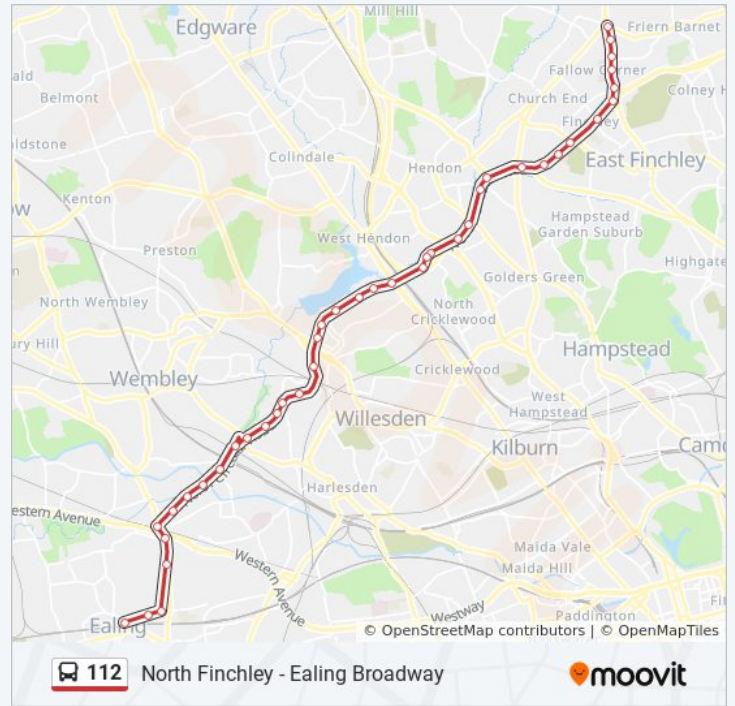

**112 bus Info**

**Direction:** Ealing Broadway

**Stops:** 42

**Trip Duration:** 60 min

**Line Summary:**

- Village Way (LL)
- Woodheyes Road (G)
- Brentfield Road (M)
- Normansmead (S)
- Conduit Way (W)
- Harrow Road (H)
- Point Place (G)
- Stonebridge Park Station (A)
- Beresford Avenue (S)
- Abbey Road (W)
- Iveagh Avenue (W)
- Brentmead Gardens (Y)
- Park Avenue (G)
- Hanger Lane Station (J)
- Ashbourne Road (P)
- Hillcrest Road (S)
- Audley Road
- North Ealing Station (EQ)
- Westbury Road
- Haven Grn / Ealing Broadway Stn (D)

**Direction: North Finchley**

41 stops

[VIEW LINE SCHEDULE](#)

- Haven Grn / Ealing Broadway Stn (D)
- Westbury Road
- Hanger Lane (EY)
- Hillcrest Road (N)
- Hanger Lane Station (A)
- Hanger Lane Gyratory (B)
- Park Avenue (F)
- Brentmead Gardens (X)
- Iveagh Avenue (E)

**112 bus Info**

**Direction:** North Finchley

**Stops:** 41

**Trip Duration: 54 min**  
**Line Summary:**

- Beresford Avenue (P)
- Stonebridge Park Station (B)
- Harrow Road (E)
- Conduit Way (E)
- Wrights Place (R)
- Brentfield Road (N)
- Woodheyes Road (L)
- Village Way (NN)
- Ardley Close (N)
- Aboyne Road (E)
- Welsh Harp / Neasden Recreation Ground (E)
- Brook Road (E)
- Coles Green Road (SP)
- Staples Corner (SR)
- Etheridge Road (M)
- Brent Cross Shopping Centre (L)
- Brent Cross Shopping Centre (C)
- Heathfield Gardens (X)
- Golders Green Road (W)
- Bridge Lane (N)
- Southbourne Crescent (TN)
- Henlys Corner (TQ)
- Beechwood Avenue (TS)
- Amberden Avenue (A)
- East End Road (B)
- Long Lane (F)
- Finchley High Road (T)
- Squires Lane (L)
- Leisure Way (M)
- Granville Road (N)
- Christchurch Avenue (W)
- Tally Ho Corner (Z2)