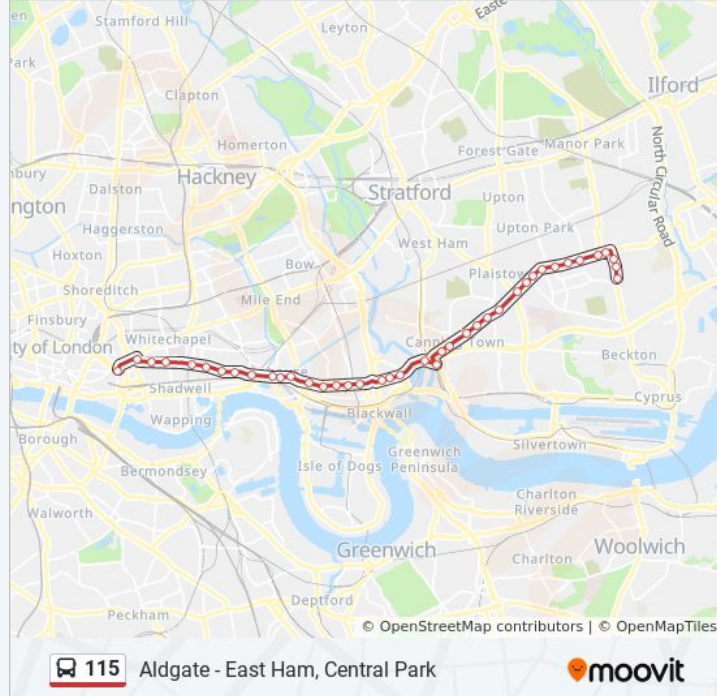

**115 bus Info**

**Direction:** Aldgate

**Stops:** 36

**Trip Duration:** 48 min

**Line Summary:**

University Of Cumbria In London (WZ)

Burdett Road (WT)

Limehouse Town Hall (LH)

London Metropolitan University (U)

Aldgate East Station (J)

Aldgate (R)

**Direction: East Ham, Central Park**

40 stops

[VIEW LINE SCHEDULE](#)

Aldgate Bus Station (L)

Aldgate East Station (H)

**115 bus Info**

**Direction:** East Ham, Central Park

**Stops:** 40

**Trip Duration:** 48 min

**Line Summary:**

Chrip Street Market / All Saints DLR (B)

Bazely Street (C)

Brunswick Road (E)

Katherine Road

Bartle Avenue (P)

High Street North (R)

Newham Town Hall (V)

Market Street (N)

East Ham / Central Park (M)

115 bus time schedules and route maps are available in an offline PDF at [moovitapp.com](https://moovitapp.com). Use the [Moovit App](#) to see live bus times, train schedule or subway schedule, and step-by-step directions for all public transit in London.