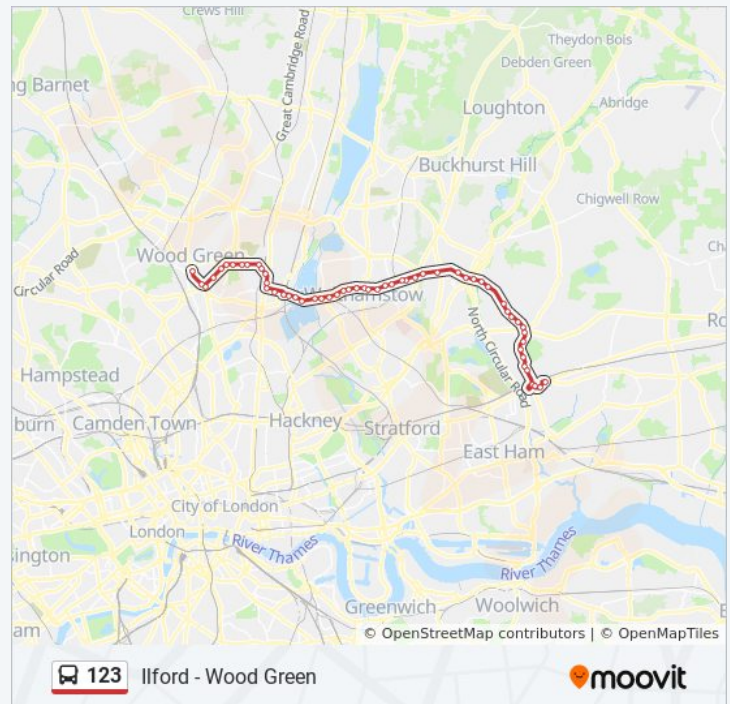

Trip Duration: 71 min

Line Summary:

Higham Hill Road (M)
Wolsey Avenue (N)
Lloyd Park / William Morris Gallery (BE)
Bromley Road (BF)
Waltham Forest Town Hall (BP)
Waltham Forest College (BR)
St John's Road (BQ)
Wood Street (A)
Hale End Road (L)
Beacontree Avenue (M)
Woodford New Road (N)
Waterworks Corner (P)
High Road South Woodford (Q)
Maybank Road (G)
Charlie Browns Roundabout (H)
Lechmere Approach (E)
Northview Drive (F)
Woodford / Roding Lane North (WA)
Claybury Broadway (WB)
Lord Avenue (WD)
Longwood Gardens (WE)
Highwood Gardens (WH)
Glenwood Gardens (WP)
Gants Hill Station / Woodford Avenue (WQ)
Gants Hill Station / Cranbrook Road (CH)
Mornington Avenue (CJ)
Bethell Avenue (VA)
Valentines Park (VB)
Northbrook Road (VC)
Coventry Road (VJ)
Ilford Station (D)
Redbridge Central Library (R)
Hainault Street (S)

Direction: Wood Green

56 stops

[VIEW LINE SCHEDULE](#)

Hainault Street (W)
Redbridge Central Library (Q)
High Road Ilford (M)
Ilford Station (G)
Beal Road (VL)
Northbrook Road (VM)
Valentines Park (VP)
Bethell Avenue (VR)
Beehive Lane (CM)
Gants Hill Station / Cranbrook Road (CN)
Gants Hill Station / Woodford Avenue (WS)
Wycombe Road (WT)
Beehive Lane (WJ)
Grasmere Gardens (WK)
Woodford Bridge Road (WL)
Woodford / Roding Lane South (WN)
Woodford Trading Estate (Q)
Charlie Browns Roundabout (R)
Chigwell Road (S)
Mulberry Way (T)
High Road South Woodford (P)
Waterworks Corner (Q)
Woodford New Road (R)
Hillcrest Road (S)
Hale End Road (T)
Wood Street (F)
Thorpe Coombe Hospital (BS)
Waltham Forest Town Hall (BT)
Hoe Street / the Bell (BZ)

123 bus Time Schedule

Wood Green Route Timetable:

Sunday	24 hours
Monday	24 hours
Tuesday	24 hours
Wednesday	24 hours
Thursday	24 hours
Friday	24 hours
Saturday	24 hours

123 bus Info

Direction: Wood Green

Stops: 56

Trip Duration: 68 min

Line Summary:

Bromley Road (BC)

Lloyd Park / William Morris Gallery (BD)

Wolsey Avenue (R)

Higham Hill Road (S)

Century Road (T)