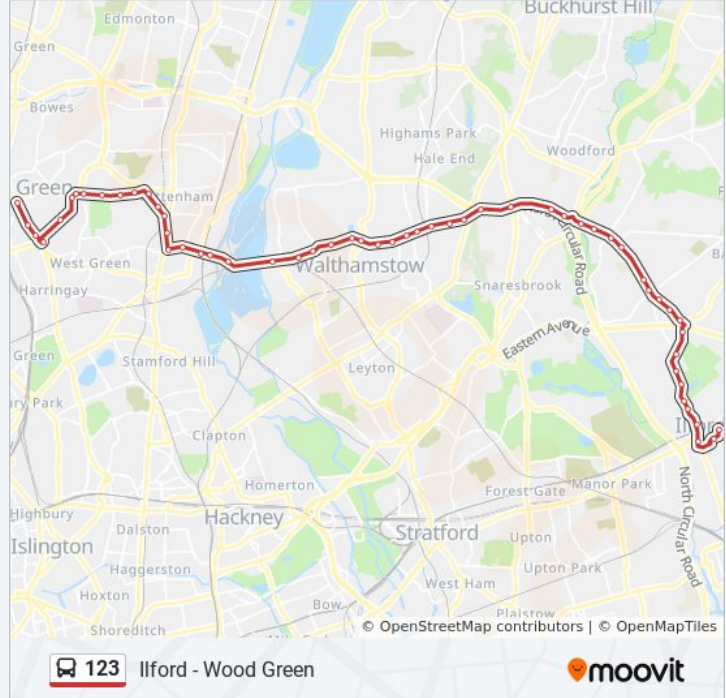

Trip Duration: 71 min

Line Summary:

Higham Hill Road (M)
Wolsey Avenue (N)
Lloyd Park / William Morris Gallery (BE)
Bromley Road (BF)
Waltham Forest Town Hall (BP)
Waltham Forest College (BR)
St John's Road (BQ)
Wood Street (A)
Hale End Road (L)
Beacontree Avenue (M)
Woodford New Road (N)
Waterworks Corner (P)
High Road South Woodford (Q)
Maybank Road (G)
Charlie Browns Roundabout (H)
Lechmere Approach (E)
Northview Drive (F)
Woodford / Roding Lane North (WA)
Claybury Broadway (WB)
Lord Avenue (WD)
Longwood Gardens (WE)
Highwood Gardens (WH)
Glenwood Gardens (WP)
Gants Hill Station / Woodford Avenue (WQ)
Gants Hill Station / Cranbrook Road (CH)
Mornington Avenue (CJ)
Bethell Avenue (VA)
Valentines Park (VB)
Northbrook Road (VC)
Coventry Road (VJ)
Ilford Station (D)
Redbridge Central Library (R)
Hainault Street (S)

Direction: Wood Green

56 stops

[VIEW LINE SCHEDULE](#)

Hainault Street (W)
Redbridge Central Library (Q)
High Road Ilford (M)
Ilford Station (G)
Beal Road (VL)
Northbrook Road (VM)
Valentines Park (VP)
Bethell Avenue (VR)
Beehive Lane (CM)
Gants Hill Station / Cranbrook Road (CN)
Gants Hill Station / Woodford Avenue (WS)
Wycombe Road (WT)
Beehive Lane (WJ)
Grasmere Gardens (WK)
Woodford Bridge Road (WL)
Woodford / Roding Lane South (WN)
Woodford Trading Estate (Q)
Charlie Browns Roundabout (R)
Chigwell Road (S)
Mulberry Way (T)
High Road South Woodford (P)
Waterworks Corner (Q)
Woodford New Road (R)
Hillcrest Road (S)
Hale End Road (T)
Wood Street (F)
Thorpe Coombe Hospital (BS)
Waltham Forest Town Hall (BT)
Hoe Street / the Bell (BZ)

Stops: 56

Trip Duration: 68 min

Line Summary:

Bromley Road (BC)

Lloyd Park / William Morris Gallery (BD)

Wolsey Avenue (R)

Higham Hill Road (S)

Century Road (T)