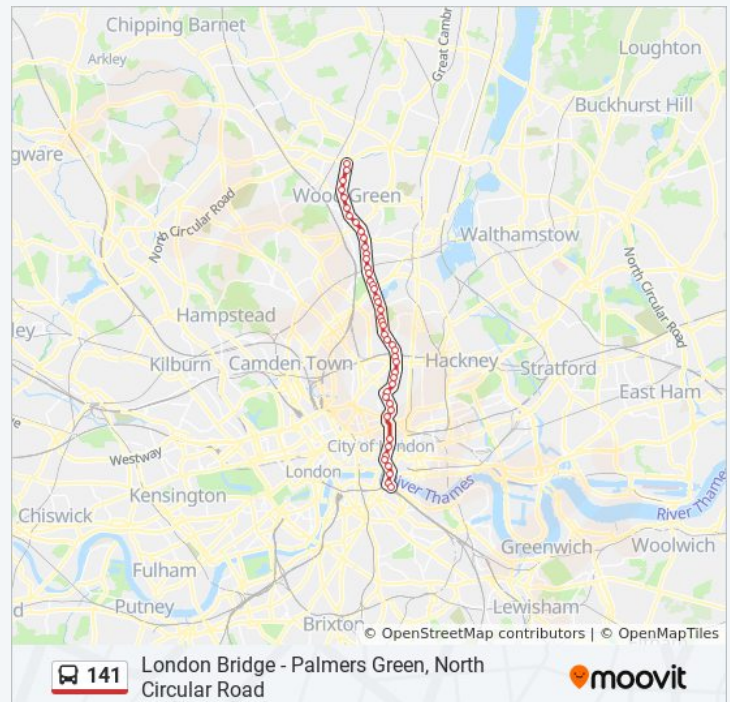

Epworth Street (E)

Finsbury Square / Moorgate (K)

Moorgate Station (L)

Great Swan Alley

Bank Station / Princes Street (B)

King William Street / Monument Stn (G)

Monument Station (P)

London Bridge Station (C)

Green Lanes / Stoke Newington Church St (PP)

Riversdale Road (PR)

Kings Crescent Estate (PU)

Brownswood Road (PV)

Myddleton Avenue (M)

Gloucester Drive (N)

Manor House Station (K)

Manor House Station / Woodberry Grove (A)

Rowley Gardens (HD)

Endymion Road (HE)

Harringay Green Lanes Station (HF)

Mattison Road (HG)

Wednesday	12:01 AM - 11:51 PM
Thursday	12:01 AM - 11:51 PM
Friday	12:01 AM - 11:51 PM
Saturday	12:06 AM - 11:57 PM

### 141 bus Info

**Direction:** Palmers Green, North Circular Road

**Stops:** 47

**Trip Duration:** 62 min

**Line Summary:**

St Ann's Road (HH)

Beresford Road (HJ)

Falkland Road (V)