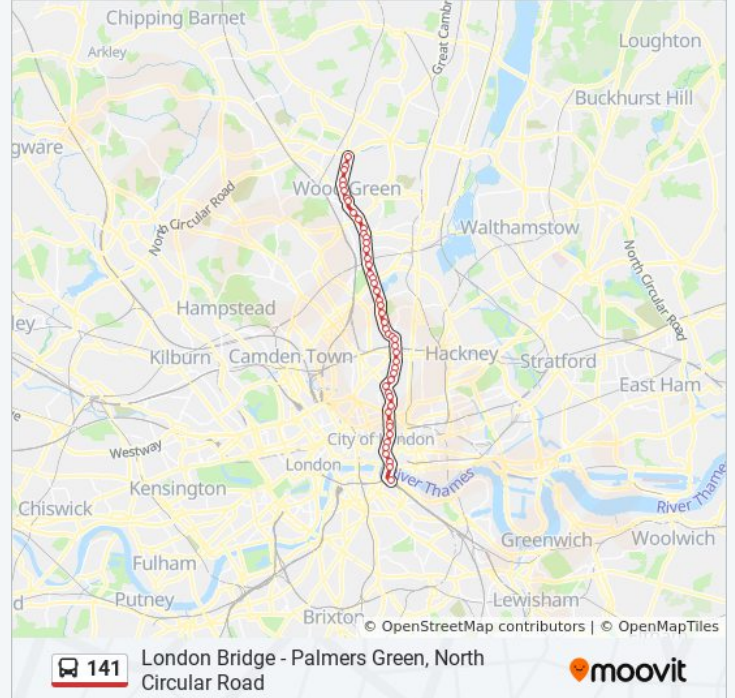

Downham Road (XC)

Canal Walk (XD)

Baring Street (XG)

Eagle Wharf Road (XL)

Mintern Street (XM)

Bevenden Street (XN)

Old Street Stn / Moorfields Eye Hosp (D)

City Road / Leonard Street (M)

Epworth Street (E)

Finsbury Square / Moorgate (K)

Moorgate Station (L)

Great Swan Alley

Bank Station / Princes Street (B)

King William Street / Monument Stn (G)

Monument Station (P)

London Bridge Station (C)

**Direction: Palmers Green, North Circular Road**

47 stops

[VIEW LINE SCHEDULE](#)

London Bridge Station (C)

London Bridge (M)

**141 bus Time Schedule**

Palmers Green, North Circular Road Route

Timetable: