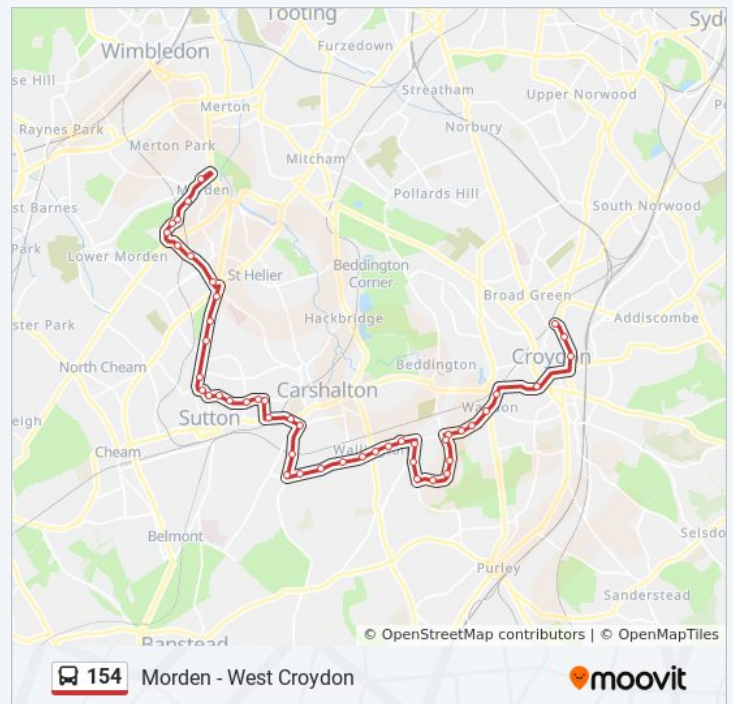

Use the Moovit App to find the closest 154 bus station near you and find out when is the next 154 bus arriving.

**Direction: Morden**

47 stops

[VIEW LINE SCHEDULE](#)

- West Croydon Bus Station (B3)
- Whitgift Centre (WJ)
- Park Lane / Fairfield Halls (KA)
- Davenant Road
- Waddon Station (WA)
- Waddon Leisure Centre / Fiveways (WB)
- Stafford Gardens (WJ)
- The Chase (WK)
- Hannibal Way (W)
- Wilson's School (N)
- St Elphege's School (P)
- Spitfire Road (Q)
- Roundshaw / Phoenix Centre (R)
- The Newlands (S)
- Sandy Lane South (T)
- Stafford Road / Sandy Lane South (U)
- Milton Road (W)
- Elgin Road (W)
- Stafford Road / Woodcote Road (N)
- Boundary Road (W)
- Stanley Road (W)
- Crichton Road

**154 bus Info**

**Direction:** Morden

**Stops:** 47

**Trip Duration:** 55 min

**Line Summary:**

- Staplehurst Road (N)
- Carshalton Beeches Station (N)
- Wales Avenue (N)
- Oxford Road (W)
- Ringstead Road / Carshalton Road (N)
- Kingsley Avenue (N)
- Byron Avenue (W)
- Benhill Road (W)
- Thicket Road (W)
- Benhill Wood Road (W)
- Lenham Road (G)
- Benhill Avenue / Throwley Way (H)
- Crown Road (Y)
- Sutton Green (A)
- Cranleigh Gardens (Rw)
- Rose Hill Park West (Rw)
- Rose Hill Rose Hill Roundabt (Rs)
- Canterbury Road (RC)
- St Helier Station (MP)
- Central Road (MR)
- South Thames College (MH)
- Chalgrove Avenue (MJ)
- Morden South Station (MK)
- Morden Court (L)
- Morden Station (M)

Staplehurst Road (S)

Crichton Road

Stanley Road (E)

Boundary Road (E)

Shotfield (L)

Stafford Road / Woodcote Road (M)

Elgin Road (E)

Milton Road (E)

### 154 bus Info

**Direction:** West Croydon

**Stops:** 47

**Trip Duration:** 56 min

**Line Summary:**

Wilson's School (K)

Plough Lane (C)

Hannibal Way (E)