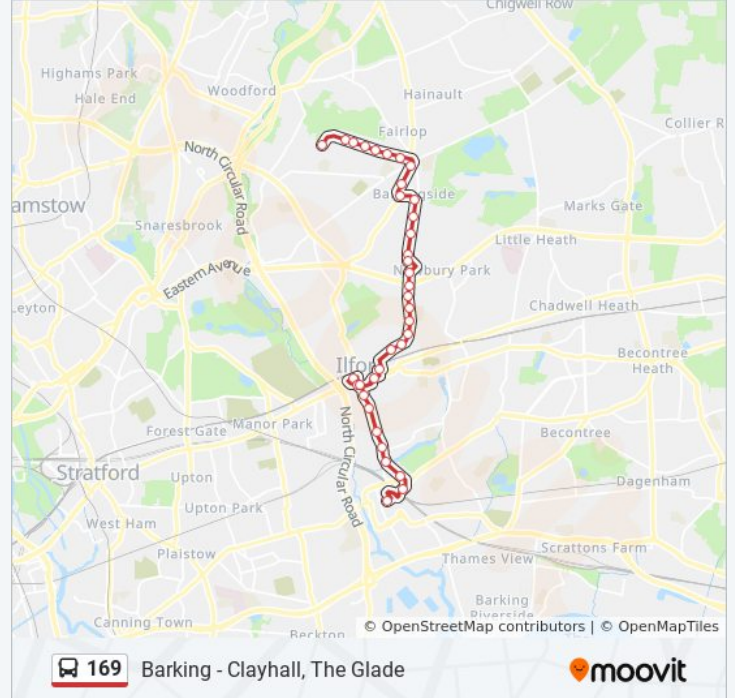

**Direction: Barking**

33 stops

[VIEW LINE SCHEDULE](#)

- Clayhall / the Glade (FA)
- Copper Beech Close (FC)
- Caterham Avenue (FD)
- Calne Avenue (FE)
- Ravensbourne Gardens (E)
- Mossford Lane (H)
- Aintree Crescent (F)
- Fullwell Cross (D)
- Waverley Gardens (G)
- Barkingside Police Station (N)
- Sandringham Gardens (T)
- Barkingside Station (U)
- Princes Road (S)
- Aldwych Avenue (S)
- Hamilton Avenue (NP)
- Artillery Close (nr)
- Eastern Avenue (NE)
- Clifton Road (NH)
- Parklands Close (NS)
- Perth Road (S)
- Benton Road (M)
- Jaffe Road (N)

**169 bus Info**

**Direction:** Barking

**Stops:** 33

**Trip Duration:** 44 min

**Line Summary:**

Griggs Approach (W)  
 Hainault Street (V)  
 Redbridge Central Library (Q)  
 Dudley Road (D)  
 Kingston Road (E)  
 Wingate Road (F)  
 Loxford Polyclinic (H)  
 Park Avenue  
 Longbridge Road (R)  
 Barking Station (N)  
 Barking Town Centre (M)

Emmott Avenue (NM)

Hamilton Avenue

Aldwych Avenue (N)

Princes Road (N)

Barkingside Station (S)

Barkingside Magistrates Court (R)

Fremantle Road (J)

Fullwell Cross (A)

Aintree Crescent (E)

Mossford Lane (G)

Ravensbourne Gardens (W)

Basildon Avenue (FH)

Caterham Avenue (FJ)

Copper Beech Close (FK)

Clayhall / the Glade (FA)

169 bus time schedules and route maps are available in an offline PDF at [moovitapp.com](https://moovitapp.com). Use the [Moovit App](#) to see live bus times, train schedule or subway schedule, and step-by-step directions for all public transit in London.