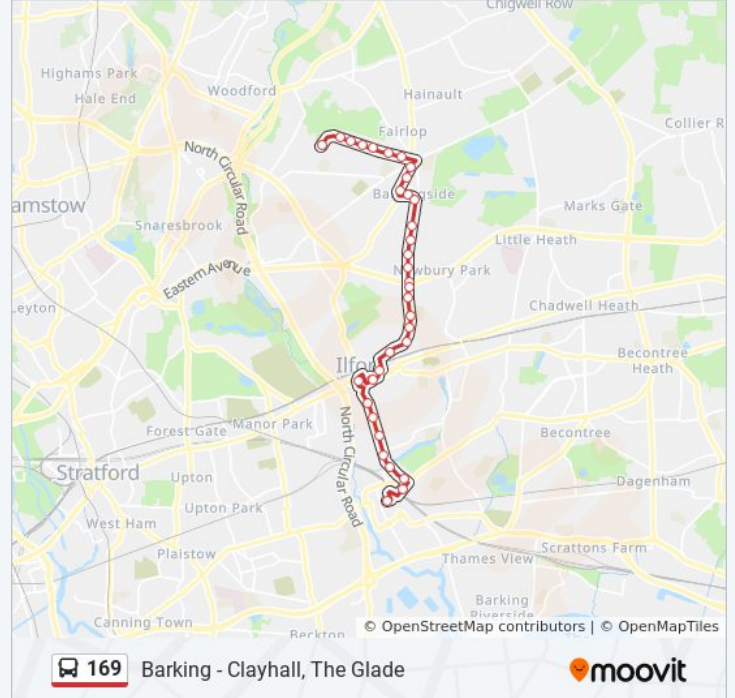

**Direction: Barking**

33 stops

[VIEW LINE SCHEDULE](#)

- Clayhall / the Glade (FA)
- Copper Beech Close (FC)
- Caterham Avenue (FD)
- Calne Avenue (FE)
- Ravensbourne Gardens (E)
- Mossford Lane (H)
- Aintree Crescent (F)
- Fullwell Cross (D)
- Waverley Gardens (G)
- Barkingside Police Station (N)
- Sandringham Gardens (T)
- Barkingside Station (U)
- Princes Road (S)
- Aldwych Avenue (S)
- Hamilton Avenue (NP)
- Artillery Close (nr)
- Eastern Avenue (NE)
- Clifton Road (NH)
- Parklands Close (NS)
- Perth Road (S)
- Benton Road (M)
- Jaffe Road (N)

**169 bus Info**

**Direction:** Barking

**Stops:** 33

**Trip Duration:** 44 min

**Line Summary:**

Griggs Approach (W)  
 Hainault Street (V)  
 Redbridge Central Library (Q)  
 Dudley Road (D)  
 Kingston Road (E)  
 Wingate Road (F)  
 Loxford Polyclinic (H)  
 Park Avenue  
 Longbridge Road (R)  
 Barking Station (N)  
 Barking Town Centre (M)

**Direction: Clayhall, the Glade**

36 stops

[VIEW LINE SCHEDULE](#)

Barking Town Centre (D)  
 Barking Station (L)  
 Longbridge Road (Q)  
 Victoria Road (K)  
 Loxford Polyclinic (L)  
 Wingate Road (M)  
 Clementswood Baptist Church (P)  
 Bengal Road (R)  
 Ilford Sainsbury's (B)  
 Ilford Hill (F)  
 Pioneer Point (PP)  
 Redbridge Central Library (R)  
 Hainault Street (S)  
 Christchurch Road  
 Brisbane Road  
 Vicarage Lane (G)  
 Benton Road  
 Ley Street / Perth Road

**169 bus Info**

**Direction:** Clayhall, the Glade

**Stops:** 36

**Trip Duration:** 45 min

**Line Summary:**

Parklands Close (NT)

Eastern Avenue (NJ)

Perrymans Farm Road (NN)