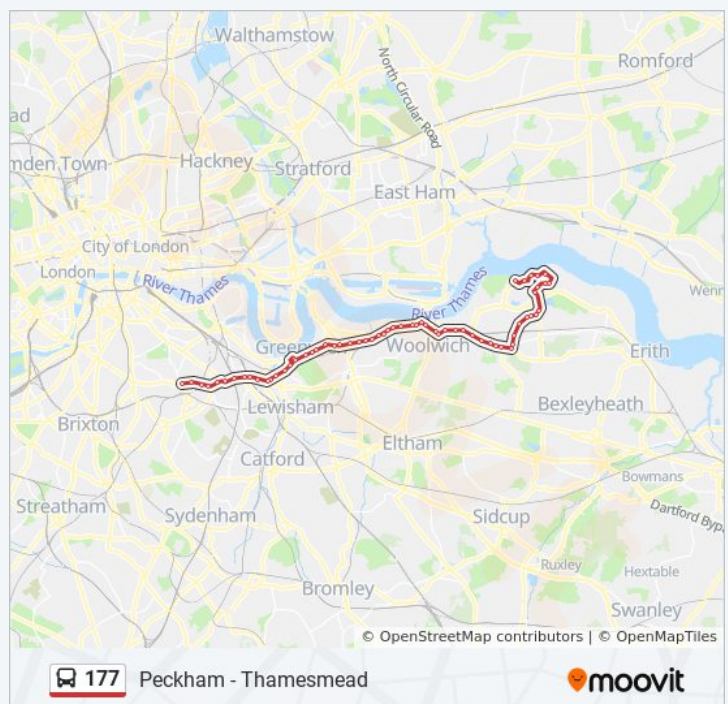

Vanbrugh Hill (D)

Marlton Street (P)

Kemsing Road (E)

### 177 bus Time Schedule

Thamesmead Route Timetable:

Sunday	12:03 AM - 10:49 PM
Monday	12:03 AM - 11:51 PM
Tuesday	12:03 AM - 11:51 PM
Wednesday	12:03 AM - 11:51 PM
Thursday	12:03 AM - 11:51 PM
Friday	12:03 AM - 11:51 PM
Saturday	12:03 AM - 11:51 PM

### 177 bus Info

**Direction:** Thamesmead

**Stops:** 63

**Trip Duration:** 69 min

**Line Summary:**

Rainton Road (H)

Woolwich Road / Victoria Way (E)

Woolwich Road / Gallions Road