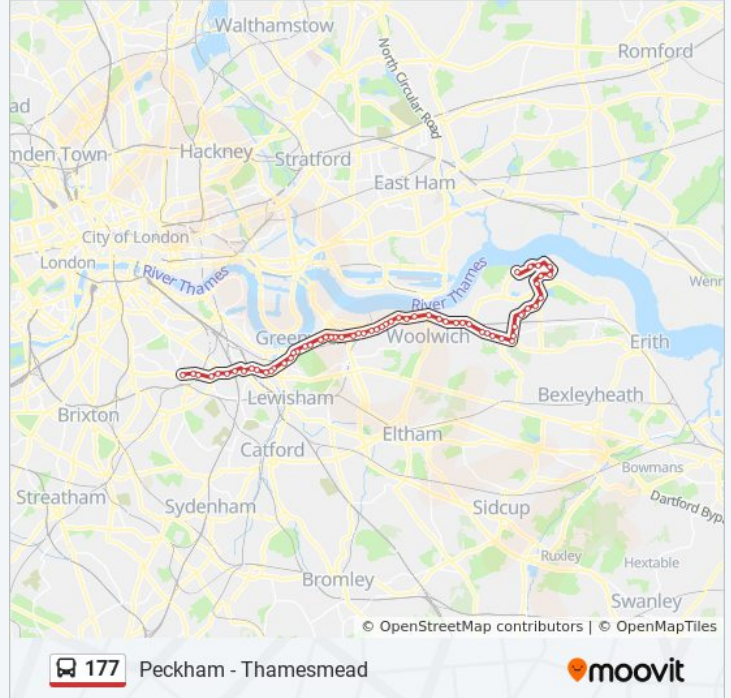

Woolwich Station (D)

Beresford Sq / Woolwich Arsenal Stn (U)

Woolwich Ferry (A)

Kingsman Street (DG)

Prospect Vale (DC)

Warspite Road (U)

Cleveley Close (V)

Greenwich Trust School (W)

Woolwich Road / Charlton Lane (B)

Stone Lake Retail Park (D)

Charlton Station / Woolwich Road (F)

Woolwich Road / Gallions Road

Woolwich Road / Victoria Way (W)

Rainton Road (J)

Kemsing Road (D)

Marlton Street (Q)

Calvert Road

Vanbrugh Hill (A)

Tyler Street (L)

Trafalgar Road / Maze Hill (G)

Trafalgar Estate (T)

National Maritime Museum (G)

Greenwich Town Centre / Nelson Road (E)

Greenwich High Road / Royal Hill (K)

Greenwich Station (P)

Miller House (X)

Greenwich High Road / Blackheath Road (W)

Deptford Bridge Station (T)

Florence Road (F)

New Cross Station (W)

Marquis Of Granby / Goldsmiths (Y)

New Cross Gate Station (O)

New Cross Bus Garage (K)