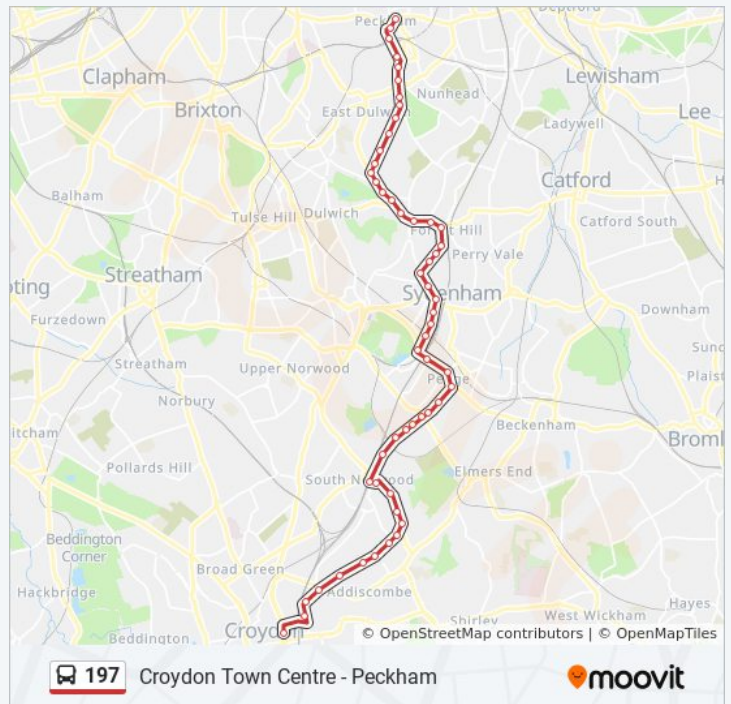

**197 bus Info**

**Direction:** Croydon Town Centre

**Stops:** 53

**Trip Duration:** 60 min

**Line Summary:**

Sydenham Station / Kirkdale (F), Sydenham

Cricketers Walk (B)

St Christopher's Hospice (L)

St Christopher's Hospice (J)

Border Road (K)

Cricketers Walk (A)

Sydenham Station / Kirkdale (E), Sydenham

Peak Hill (Y), Sydenham

**197 bus Time Schedule**

Peckham Route Timetable:

Sunday	12:02 AM - 10:42 PM
Monday	12:02 AM - 11:42 PM
Tuesday	12:02 AM - 11:42 PM
Wednesday	12:02 AM - 11:42 PM
Thursday	12:02 AM - 11:42 PM
Friday	12:02 AM - 11:42 PM
Saturday	12:02 AM - 11:42 PM

**197 bus Info****Direction:** Peckham**Stops:** 54**Trip Duration:** 61 min**Line Summary:**

Sydenham / the Woodman (E)

Sydenham School (L)

Dartmouth Road / Thorpewood Avenue (N)

Forest Hill Pools

Forest Hill Station / London Road (D)