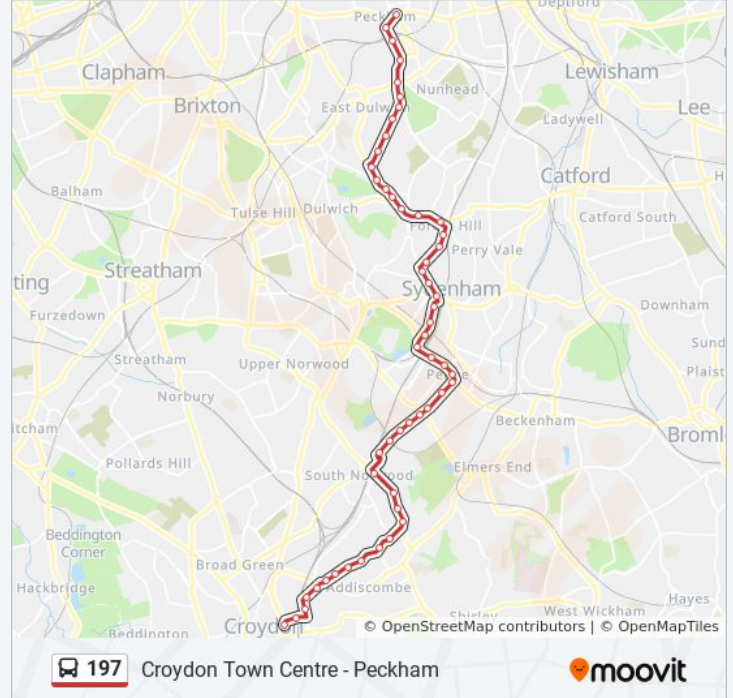

**197 bus Info**

**Direction:** Croydon Town Centre

**Stops:** 53

**Trip Duration:** 60 min

**Line Summary:**

Sydenham Station / Kirkdale (F), Sydenham

Cricketers Walk (B)

St Christopher's Hospice (L)

Cross Road (E0)

Addiscombe Road (E5)

East Croydon Station (E7)

Fairfield Halls (Z1)

**Direction: Peckham**

54 stops

[VIEW LINE SCHEDULE](#)

Fairfield Halls (KC)

**197 bus Info****Direction:** Peckham**Stops:** 54**Trip Duration:** 61 min**Line Summary:**

Sydenham / the Woodman (E)

Sydenham School (L)

Dartmouth Road / Thorpewood Avenue (N)

Forest Hill Pools

Forest Hill Station / London Road (D)