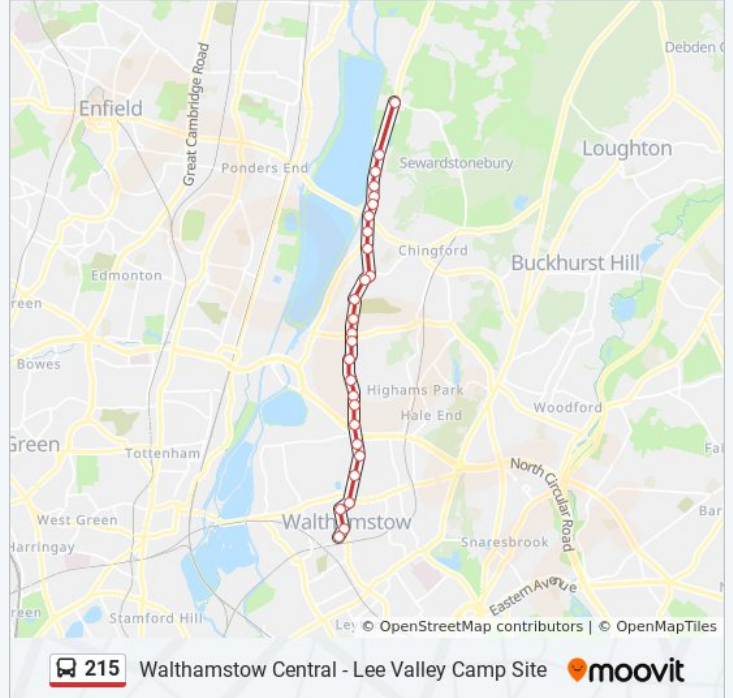

Use the Moovit App to find the closest 215 bus station near you and find out when is the next 215 bus arriving.

Direction: Lee Valley Camp Site

27 stops

[VIEW LINE SCHEDULE](#)

- Walthamstow Bus Station (C)
- Walthamstow Market (G)
- Jewel Road (BA)
- Forest Road / Bell Corner (BH)
- Aveling Park Road (BJ)
- Cazenove Road
- Walthamstow / Crooked Billet Roundabout (CH)
- Walthamstow Stadium (CS)
- Rowden Road (CT)
- Higham Station Avenue (N)
- Leonard Road (N)
- Hampton Road (W)
- Hall Lane (L)
- Chingford Mount (E)
- Alpha Road (A)
- Chingford Old Church (X)
- Ridgeway Park (P)
- Mansfield Park (R)
- Mount Echo Drive (S)
- Maida Avenue (T)
- Lea Valley Road (U)

215 bus Info

Direction: Lee Valley Camp Site

Stops: 27

Trip Duration: 30 min

Line Summary:

- Amesbury Drive Chingford (V)
- Hawkwood Crescent (W)
- Yardley Lane Chingford
- Sewardstone Gardens
- Yardley Lane Estate
- Lee Valley Campsite

Direction: Walthamstow Central

27 stops

[VIEW LINE SCHEDULE](#)

- Lee Valley Campsite
- Yardley Lane Estate (S)
- Sewardstone Gardens
- Hawkwood Crescent
- Amesbury Drive Chingford (G)
- Lea Valley Road (H)
- Maida Avenue (J)
- Mount Echo Drive (K)
- Mansfield Park (L)
- Ridgeway Park (Q)
- Chingford Old Church (Z)
- Alpha Road (B)
- Hall Lane (J)
- Larkwood Road (U)
- Ainslie Wood Road (V)
- Leonard Road (S)
- Higham Station Avenue (S)
- Rowden Park Gardens (CC)

215 bus Info

Direction: Walthamstow Central

Stops: 27

Trip Duration: 31 min

Line Summary:

Walthamstow Stadium (CD)

Walthamstow / Crooked Billet Roundabout (CE)

Brettenham Road (CF)