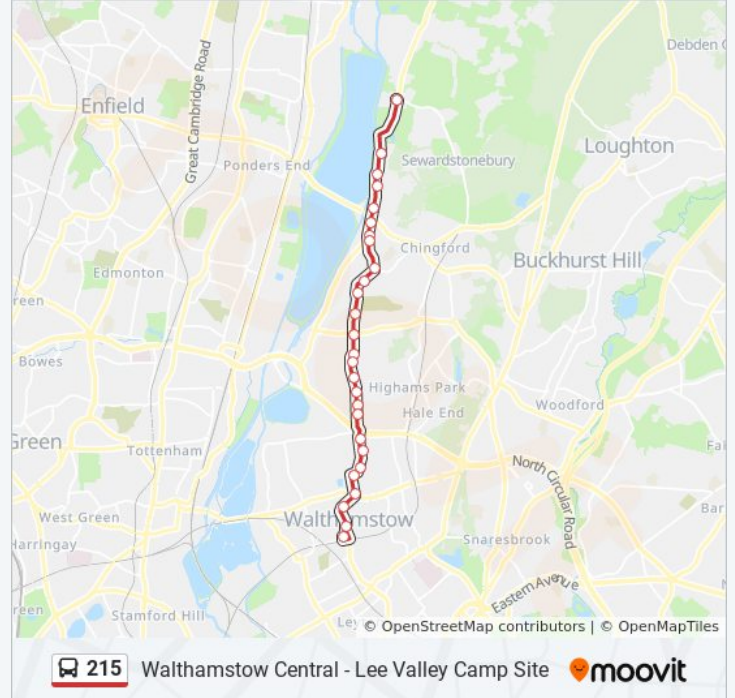

Use the Moovit App to find the closest 215 bus station near you and find out when is the next 215 bus arriving.

Direction: Lee Valley Camp Site

27 stops

[VIEW LINE SCHEDULE](#)

- Walthamstow Bus Station (C)
- Walthamstow Market (G)
- Jewel Road (BA)
- Forest Road / Bell Corner (BH)
- Aveling Park Road (BJ)
- Cazenove Road
- Walthamstow / Crooked Billet Roundabout (CH)
- Walthamstow Stadium (CS)
- Rowden Road (CT)
- Higham Station Avenue (N)
- Leonard Road (N)
- Hampton Road (W)
- Hall Lane (L)
- Chingford Mount (E)
- Alpha Road (A)
- Chingford Old Church (X)
- Ridgeway Park (P)
- Mansfield Park (R)
- Mount Echo Drive (S)
- Maida Avenue (T)
- Lea Valley Road (U)

215 bus Info

Direction: Lee Valley Camp Site

Stops: 27

Trip Duration: 30 min

Line Summary:

- Amesbury Drive Chingford (V)
- Hawkwood Crescent (W)
- Yardley Lane Chingford
- Sewardstone Gardens
- Yardley Lane Estate
- Lee Valley Campsite

215 bus Info

Direction: Walthamstow Central

Stops: 27

Trip Duration: 31 min

Line Summary:

Walthamstow Stadium (CD)

Walthamstow / Crooked Billet Roundabout (CE)

Brettenham Road (CF)

Sir George Monoux College (BK)

Aveling Park Road (BL)

Forest Road / Bell Corner (BM)

Jewel Road (BN)

Walthamstow Market (J)

Walthamstow Bus Station

215 bus time schedules and route maps are available in an offline PDF at moovitapp.com. Use the [Moovit App](#) to see live bus times, train schedule or subway schedule, and step-by-step directions for all public transit in London.