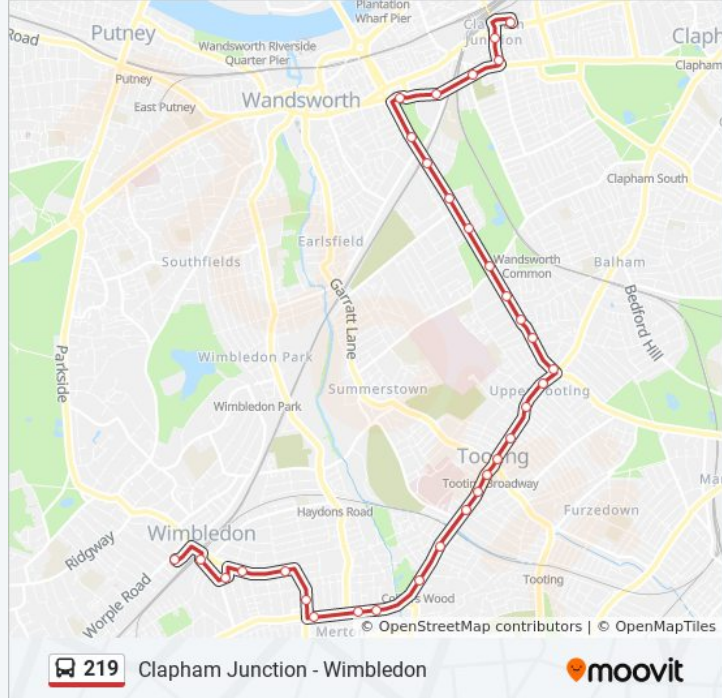

Tooting Broadway Station (B)

Tooting Broadway / Sth Thames College (K)

Nutwell Street (HF)

Longley Road (HG)

Walpole Road (M)

Colliers Wood Station (A)

Merton Abbey (G)

Abbey Road (SE)

South Wimbledon Station (SF)

Merton Road (ST)

The Polka Theatre (SW)

Wimbledon Theatre (Y)

Wimbledon Bus Station (G)

Wimbledon Station (L)

Francis Grove (W)

219 bus time schedules and route maps are available in an offline PDF at moovitapp.com. Use the [Moovit App](#) to see live bus times, train schedule or subway schedule, and step-by-step directions for all public transit in London.

[About Moovit](#) • [MaaS Solutions](#) • [Supported Countries](#) • [Mooviter Community](#)

© 2024 Moovit - All Rights Reserved

Check Live Arrival Times