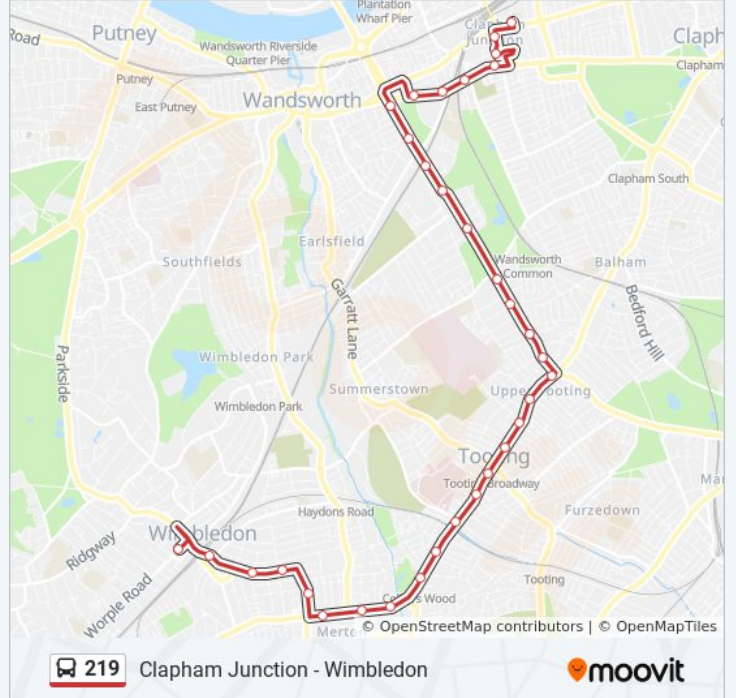

Direction: Clapham Junction

33 stops

[VIEW LINE SCHEDULE](#)

- Francis Grove (N)
- Wimbledon Station (D)
- Wimbledon Theatre (X)
- The Polka Theatre (SU)
- Merton Road (SV)
- South Wimbledon Station (SZ)
- Abbey Road (SH)
- Merton Abbey (E)
- Colliers Wood Station (D)
- Walpole Road (L)
- Longley Road (HQ)
- Nutwell Street (HN)
- Tooting Broadway Station (L)
- Broadwater Road (A)
- Hebdon Road (M)
- Lynwood Road (N)
- Tooting Bec Station (C)
- Glenburnie Road (B)
- Eatonville Road (S)
- Brodrick Road (P)
- Burntwood Lane (C)
- Routh Road (R)

219 bus Info

Direction: Clapham Junction

Stops: 33

Trip Duration: 48 min

Line Summary:

County Arms (D)

Windmill Road (E)

West Side (F)

Alexander Court (G)

Marcilly Road (H)

Spencer Road (J)

Bolingbroke Grove (P)

Northcote Road (X)

Clapham Junction / the Northcote (V)

Clapham Junction Stn / the Falcon (P)

Falcon Lane (J)

Direction: Wimbledon

33 stops

[VIEW LINE SCHEDULE](#)

Falcon Lane (J)

Clapham Junction Stn / the Falcon (T)

Clapham Junction / the Northcote (Y)

Bolingbroke Grove (SC)

Spencer Road (SD)