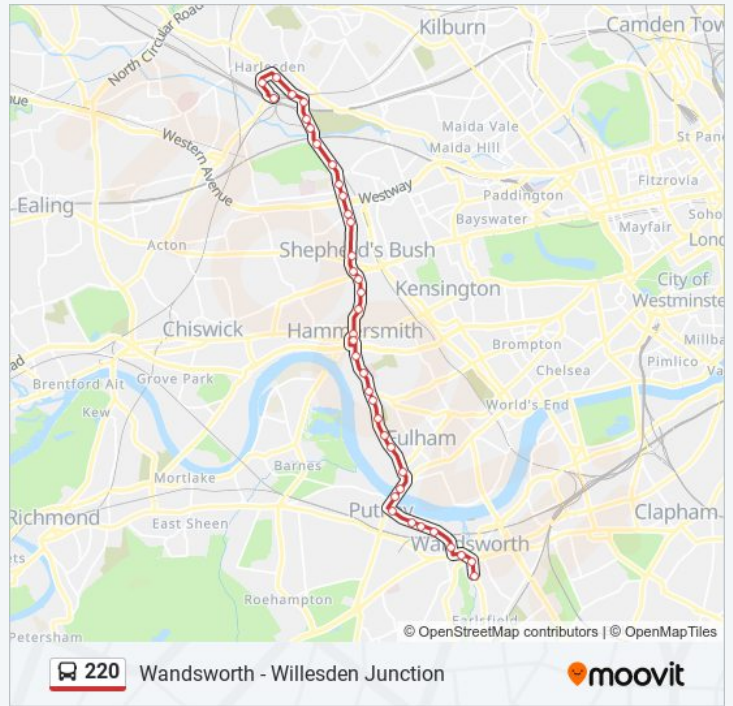

Trip Duration: 58 min
Line Summary:

Putney Bridge (FH)

Fulham High Street (FJ)

Bishop's Park Road (FK)

Kingwood Road (FL)

Fulham Cemetery (HP)

Lillie Road (HQ)

Greyhound Road (HS)

Charing Cross Hospital (HT)

Hammersmith Broadway (N)

Hammersmith Bus Station (A)

Hammersmith Library (Q)

Brook Green (C)

Blythe Road (D)

Goldhawk Road (H)

Shepherds Bush Green (N)

Uxbridge Rd / Westfield Shopping Centre (S)

White City Station (WE)

Westway (N)

Cavell House (P)

North Pole Road (Q)

Mitre Way / Wormwood Scrubs (R)

Mitre Bridge (D)

Hythe Road (E)

Cumberland Business Park (F)

Harrow Road / College Park (G)

Willesden Junction Station (H)

Park Parade (F)

Harlesden Jubilee Clock (W)

Willesden Junction Station (P)

220 bus time schedules and route maps are available in an offline PDF at moovitapp.com. Use the [Moovit App](#) to see live bus times, train schedule or subway schedule, and step-by-step directions for all public transit in London.

[About Moovit](#) • [MaaS Solutions](#) • [Supported Countries](#) •

Check Live Arrival Times