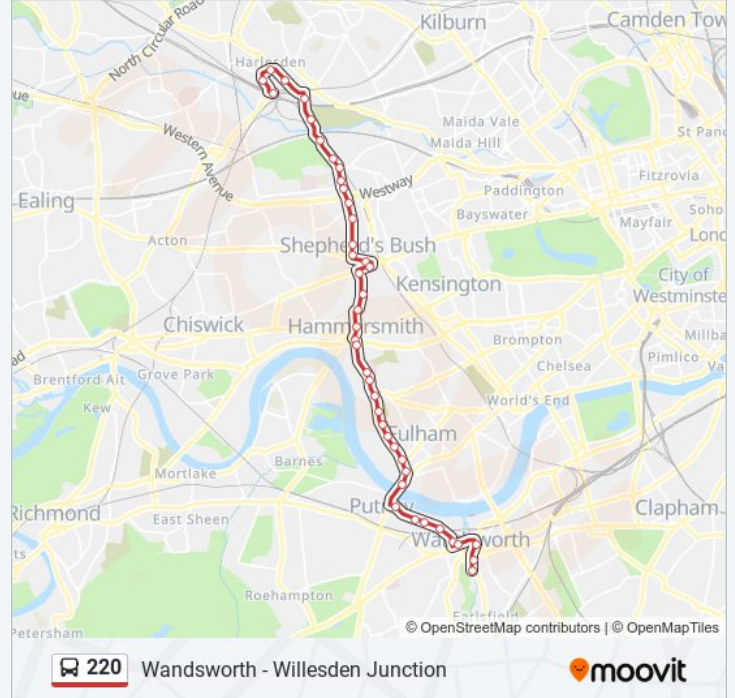

Skelgill Road / Wandsworth Park (E)

Riverside Quarter Pier (CC)

Frogmore (C)

Armoury Way (D)

Ram Street (R)

Southside Shopping Centre (S)

Mapleton Crescent (W)

Direction: Willesden Junction

38 stops

[VIEW LINE SCHEDULE](#)

Mapleton Road (N)

Southside Shopping Centre (V)

Wandsworth Police Station (X)

Frogmore (B)

Riverside Quarter Pier (L)

Skelgill Road / Wandsworth Park (W)

Deodar Road (W)

Brewhouse Lane (N)

St Mary's Church / Putney Pier (S)

220 bus Time Schedule

Willesden Junction Route Timetable:

Sunday	24 hours
Monday	24 hours
Tuesday	24 hours
Wednesday	24 hours
Thursday	24 hours
Friday	24 hours
Saturday	24 hours

220 bus Info

Direction: Willesden Junction

Stops: 38

Trip Duration: 58 min
Line Summary:

Putney Bridge (FH)

Fulham High Street (FJ)

Bishop's Park Road (FK)

Kingwood Road (FL)