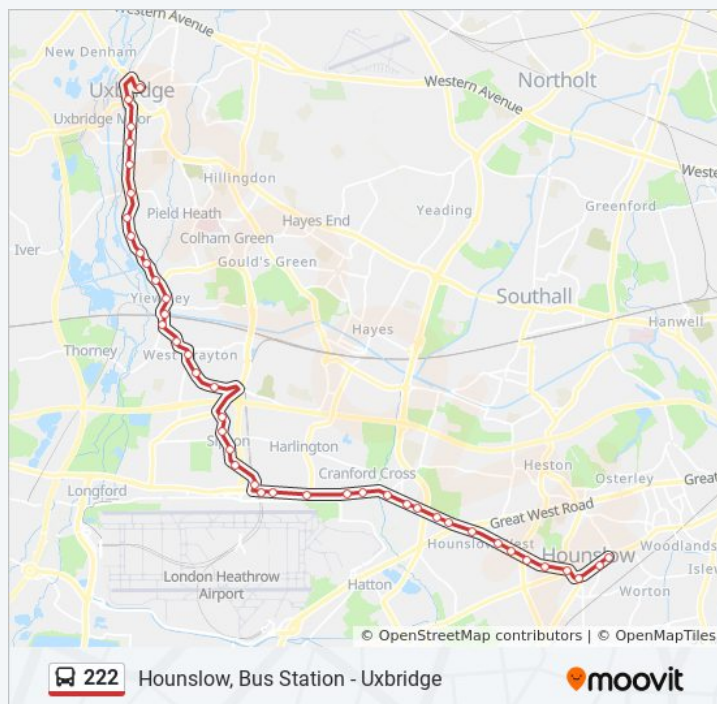

Hounslow West Station (C)

Great West Road / Basildene Road (L)

Henlys Roundabout (CP)

Rectory Road (CQ)

Cranford Library / the Parkway (CR)

The Avenue (CS)

Way Avenue (CT)

Craneswater (CU)

Oxford Avenue (H)

Harlington Corner (J)

Mondial Way (BL)

Nene Road Sipson Road (Bm)

Doghurst Drive (BD)

Sipson Way (BE)

Sipson Close (N)

Harmondsworth Lane (N)

The Plough (N)

Cherry Lane School (W)

Maxwell Road (N)

Porters Way (N)

Church Road (K)

Ferrers Avenue (G)

Yiewsley High Street (A)

Falling Lane (B)

Moorfield Road (C)

Packet Boat Lane (D)

Sefton Way (E)

Benbow Waye (F)

Station Road (Bs)

Ferndale Crescent (Bt)

Cowley Mill Road Cowley Road (Bx)

Whitehall School (J)

Crown Walk (P)

222 bus Info

Direction: Uxbridge

Stops: 40

Trip Duration: 53 min

Line Summary: