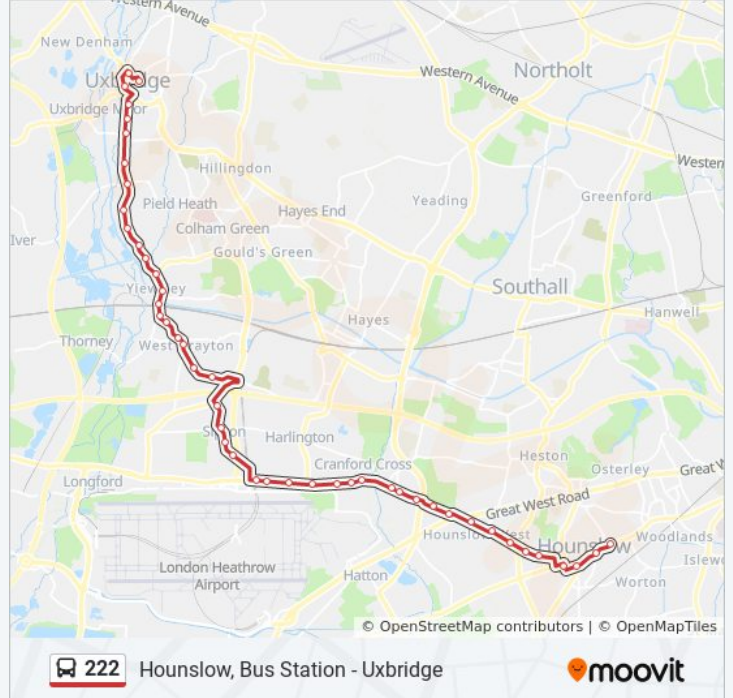

Direction: Hounslow, Bus Station

45 stops

[VIEW LINE SCHEDULE](#)

- Uxbridge (N)
- Uxbridge High Street (B)
- Crown Walk (Q)
- Hinton Road (V)
- Whitehall School (U)
- Cowley Mill Road Cowley Road (Bu)
- Ferndale Crescent (Bv)
- Station Road (Bw)
- Benbow Way (Q)
- New Peachey Lane (R)
- Packet Boat Lane (S)
- Philpots Bridge (T)
- Yiewsley Library (W)
- Yiewsley High Street (B)
- Ferrers Avenue (H)
- Brandville Road (J)
- Church Road
- Porters Way (S)
- Maxwell Road (S)
- Cherry Lane School (E)
- The Plough (S)
- Harmondsworth Lane (S)

222 bus Time Schedule

Hounslow, Bus Station Route Timetable:

Sunday	24 hours
Monday	24 hours
Tuesday	24 hours
Wednesday	24 hours
Thursday	24 hours
Friday	24 hours
Saturday	24 hours

222 bus Info

Direction: Hounslow, Bus Station
Stops: 45
Trip Duration: 57 min
Line Summary:

- Sipson Close (S)
- Sipson Way (BH)
- Nene Road Sipson Road (Bj)
- Boltons Lane (Bk)
- New Road Bath Road (D)
- Harlington Corner (E)
- Nobel Drive (F)
- Oxford Avenue (CA)
- Craneswater (CB)
- Waye Avenue (CC)
- The Avenue (CD)
- The Parkway (CE)
- Rectory Road (CF)
- Henlys Roundabout (CH)
- Great West Road / Renfrew Road (M)
- Hounslow West Station (A)
- St Paul's Church (E)
- Wellington Road North (F)
- St Michael & St Martin Church (G)
- The Bell (V)
- Treaty Centre (P)
- Hounslow High Street (K)
- Hounslow Bus Station (Z1)

Direction: Uxbridge

40 stops

[VIEW LINE SCHEDULE](#)

- School Road (C)
- Treaty Centre (T)
- Bell Corner / Hounslow Civic Centre (X)
- St Michael & St Martin Church (H)
- Wellington Road North (J)
- St Paul's Church (K)