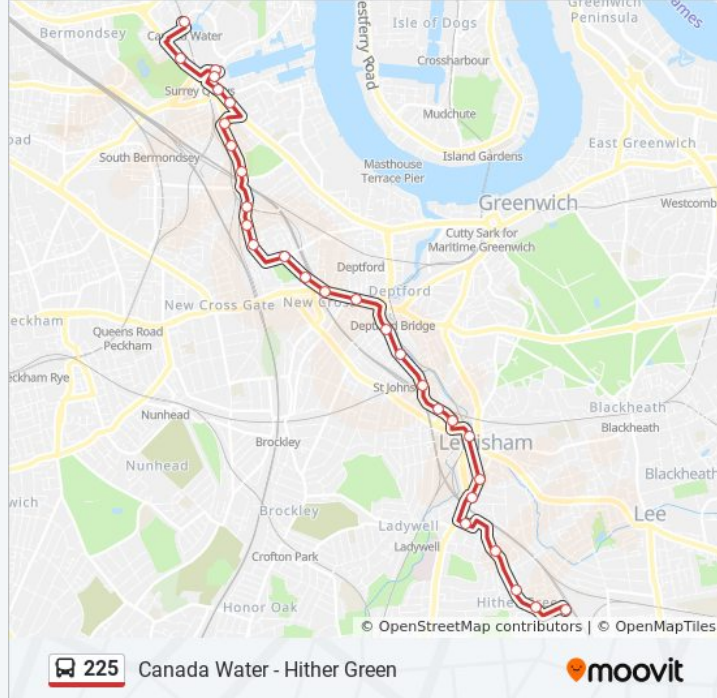

**225 bus Info**

**Direction:** Canada Water

**Stops:** 28

**Trip Duration:** 37 min

**Line Summary:**

Surrey Canal Road (C)

Grinstead Road (D)

Alloa Road (E)

Deptford High Street (E)

Friendly Street (R)

Cranbrook Road (SV)

Elverson Road (EB)

Jerrard Street (ST)

### 225 bus Info

**Direction:** Hither Green

**Stops:** 27

**Trip Duration:** 32 min

**Line Summary:**

Loampit Vale

Lewisham Station (C)

Lewisham Centre (X)

Morley Road (Y)

Longbridge Way (E)

Thornford Road (S)

Theodore Road (B)

George Lane (C)

Springbank Road / Hither Green Station (A)

225 bus time schedules and route maps are available in an offline PDF at [moovitapp.com](https://moovitapp.com). Use the [Moovit App](#) to see live bus times, train schedule or subway schedule, and step-by-step directions for all public transit in London.