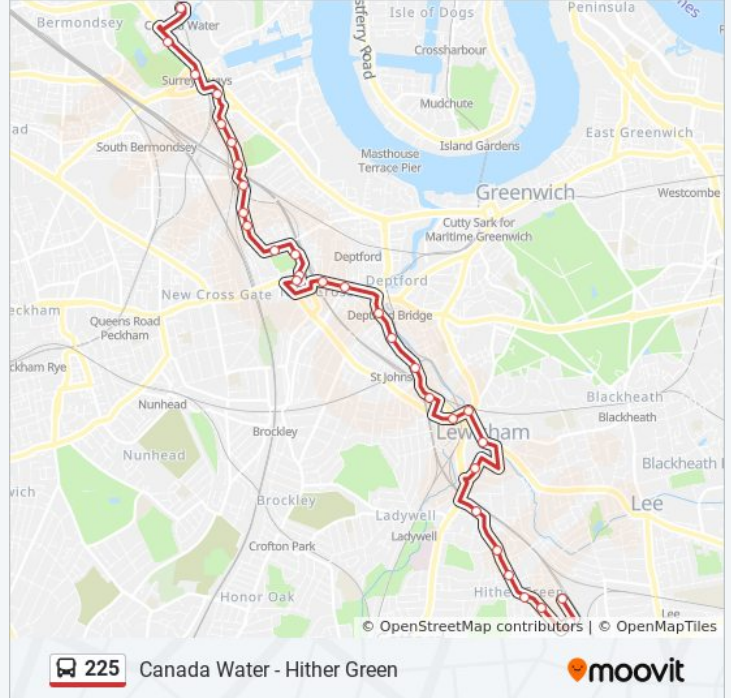

Surrey Canal Road (C)

Grinstead Road (D)

Alloa Road (E)

John Silkin Lane (F)

Bush Road (N)

Surrey Quays Station (S)

Direction: Hither Green

27 stops

[VIEW LINE SCHEDULE](#)

Surrey Quays Shopping Centre (K)

Surrey Quays Station (L)

Lower Road / Surrey Quays Station (M)

Lower Road / Plough Way (T)

John Silkin Lane (G)

Alloa Road (H)

Grinstead Road (J)

Cold Blow Lane (K)

Sterling Gardens (L)

Cottesbrook Street (M)

Edward Street (Z)

Exeter Way (U)

New Cross Station (V)

Deptford High Street (E)

Friendly Street (R)

Cranbrook Road (SV)

Elverson Road (EB)

Jerrard Street (ST)

225 bus Time Schedule

Hither Green Route Timetable:

Sunday	12:15 AM - 10:55 PM
Monday	12:12 AM - 11:52 PM
Tuesday	12:12 AM - 11:52 PM
Wednesday	12:12 AM - 11:52 PM
Thursday	12:12 AM - 11:52 PM
Friday	12:12 AM - 11:52 PM
Saturday	12:15 AM - 11:55 PM

225 bus Info

Direction: Hither Green

Stops: 27

Trip Duration: 32 min

Line Summary: