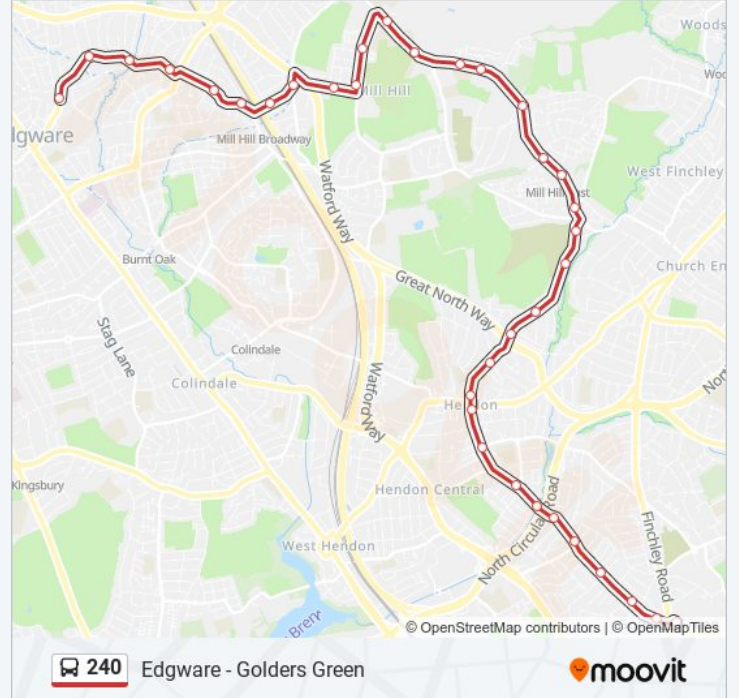

Direction: Edgware

Stops: 33

Trip Duration: 43 min

Line Summary:

Shakespeare Road (S)

Wise Lane (W)

Flower Lane / Sacred Heart Church (H)

Mill Hill Broadway Station (D)

Beech Walk (E)

Downhurst Avenue (F)

Cloister Gardens (G)

Farm Road (H)

Broadfields Avenue Hale Lane (L)

The Drive (M)

Edgware Station (G)

Direction: Golders Green

Mill Hill Broadway Station (F)

Mill Hill Circus / Flower Lane (M)

Birkbeck Road

Wise Lane (M)

Shakespeare Road (N)

Mill Hill Village / the Ridgeway

Mill Hill School (S)

St Vincent's School (E)

Golders Manor Drive (N)

Highfield Avenue (P)

Woodstock Avenue (R)

Hoop Lane (S)

Finchley Road (GT)

Golders Green Station (GI)

240 bus time schedules and route maps are available in an offline PDF at moovitapp.com. Use the [Moovit App](#) to see live bus times, train schedule or subway schedule, and step-by-step directions for all public transit in London.