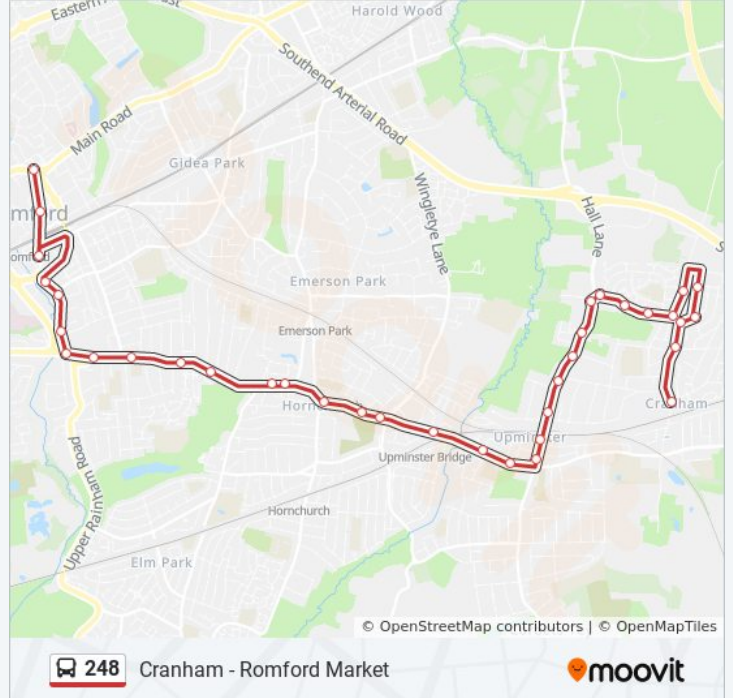

Use the Moovit App to find the closest 248 bus station near you and find out when is the next 248 bus arriving.

**Direction: Cranham**

36 stops

[VIEW LINE SCHEDULE](#)

- Romford Market (G)
- Rom Valley Way (He)
- Romford Station (Y)
- Thurloe Gardens (C)
- Brentwood Road (D)
- Clydesdale Road (RZ)
- Roneo Corner (RA)
- Roneo Corner / Tesco (RB)
- Park Lane (RC)
- Hyland Way (RD)
- Harrow Lodge Park (W)
- Abbs Cross Lane (X)
- Billet Lane (A)
- Hornchurch Town Centre (F)
- St.Andrews Church
- Hacton Lane (K)
- Upminster Bridge (B)
- Upminster Windmill (P)
- St Laurence Church (R)
- Gaynes Road (D)
- Upminster (A)
- Deyncourt Gardens (W)

River Drive

Severn Drive (E)

Mersey Avenue (E)

Crouch Valley (E)

Front Lane (E)

Upminster Park Estate

Lexington Way

Brunswick Avenue

Briarleas Gardens (S)

Kings Gardens (S)

Moor Lane (S)

**Direction: Romford Market**

32 stops

[VIEW LINE SCHEDULE](#)

Moor Lane

Briarleas Gardens (N)

Upminster Park Estate

Lexington Way

Brunswick Avenue

Front Lane (W)

Crouch Valley (W)

Mersey Avenue (W)

Severn Drive (W)

River Drive