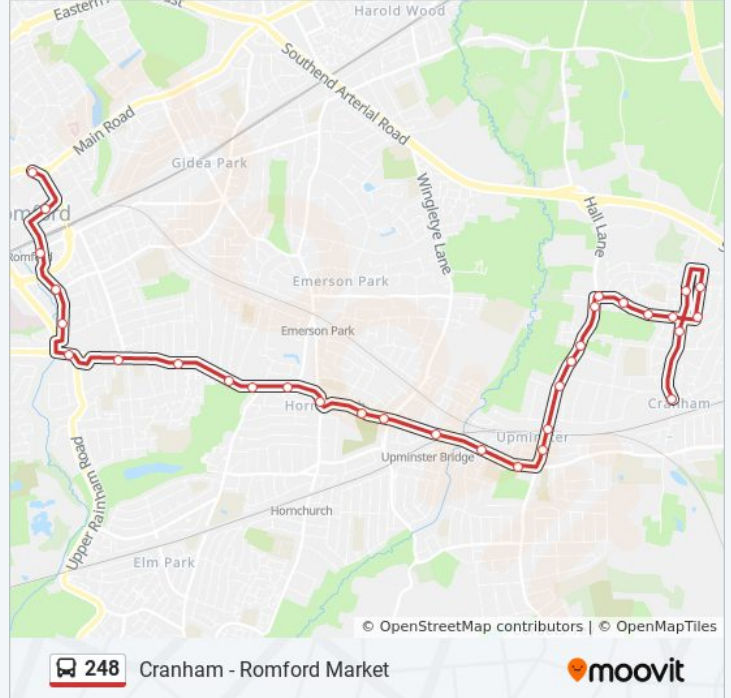

River Drive

Severn Drive (E)

Mersey Avenue (E)

Crouch Valley (E)

Front Lane (E)

Upminster Park Estate

Lexington Way

Brunswick Avenue

**248 bus Info**

**Direction:** Romford Market

**Stops:** 32

**Trip Duration:** 37 min

**Line Summary:**

St Laurence Church (M)

Upminster Windmill (N)

Upminster Bridge (A)

Hacton Lane (L)

St.Andrews Church

Hornchurch Town Centre (G)

Billet Lane (B)

Abbs Cross Lane (Y)

Harrow Lodge Park (Z)

Hyland Way (RE)

Park Lane (RF)

Roneo Corner (RT)

Clydesdale Road (RX)

Brentwood Road (J)

Romford Station (X)

Western Road (PP)

Romford Market (L)

248 bus time schedules and route maps are available in an offline PDF at [moovitapp.com](https://moovitapp.com). Use the [Moovit App](#) to see live bus times, train schedule or subway schedule, and step-by-step directions for all public transit in London.