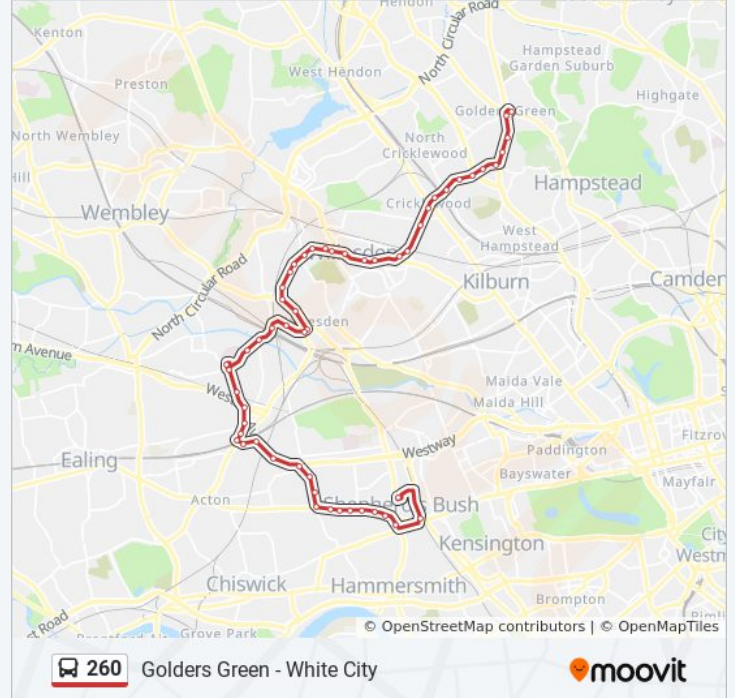

 260

Golders Green - White City

Get The App

The 260 bus line (Golders Green - White City) has 2 routes. For regular weekdays, their operation hours are:

(1) Golders Green: 12:10 AM - 11:55 PM (2) White City: 12:10 AM - 11:54 PM

## Direction: White City

54 stops

[VIEW LINE SCHEDULE](#)

Golders Green Station (GF)  
Golders Green / Finchley Road (GL)  
Dunstan Road (A)  
Llanvanor Road (B)  
Childs Hill / Cricklewood Lane (C)  
Childs Hill / Finchley Road (H)  
Lyndale Avenue (J)  
Farm Avenue  
Dersingham Road (CN)  
Claremont Road (CN)  
Cricklewood Broadway (CW)  
Sheldon Road (CX)  
Anson Road (CZ)  
Willesden Green Station (A)  
Willesden Lane (C)  
Willesden Green Library (K)  
Villiers Road (T)  
Willesden Bus Garage (WO)  
Pound Lane (WU)  
Beaconsfield Road (WS)  
Willesden Magistrates Court (W)  
Ilex Road  
Roundwood Road (S)  
Curzon Crescent (B)  
Dixon Way (C)  
Harlesden Police Station (D)  
St Mary's Road (E)  
Tavistock Road (A)  
Willesden County Court (S)

## 260 bus Time Schedule

White City Route Timetable:

Sunday	12:10 AM - 10:50 PM
Monday	12:10 AM - 11:54 PM
Tuesday	12:10 AM - 11:54 PM
Wednesday	12:10 AM - 11:54 PM
Thursday	12:10 AM - 11:54 PM
Friday	12:10 AM - 11:54 PM
Saturday	12:10 AM - 11:54 PM

## 260 bus Info

**Direction:** White City

**Stops:** 54

**Trip Duration:** 73 min

**Line Summary:**

Fairlight Avenue (HF)  
Harlesden Station (HA)  
Waxlow Road (PA)  
Barretts Green Road (W)  
Central Middlesex Hospital (C)  
Acton Lane (D)  
Gorst Road (E)  
Gypsy Corner (T)  
Chase Road (U)  
North Acton Station (Z)  
Wales Farm Road (C)  
Friary Road (E)  
Carlisle Avenue  
Western Avenue / Savoy Circus (Y)  
East Acton Lane / Old Oak Road (J)  
Hemlock Road (W)  
Steventon Road (OA)  
Uxbridge Road (OB)  
Wormholt Road (LA)  
Adelaide Grove (LB)  
Bloemfontein Road (LC)  
Loftus Road (LD)  
Shepherds Bush Market Station (R)  
Shepherd's Bush Station (B)  
White City Bus Station (WG)