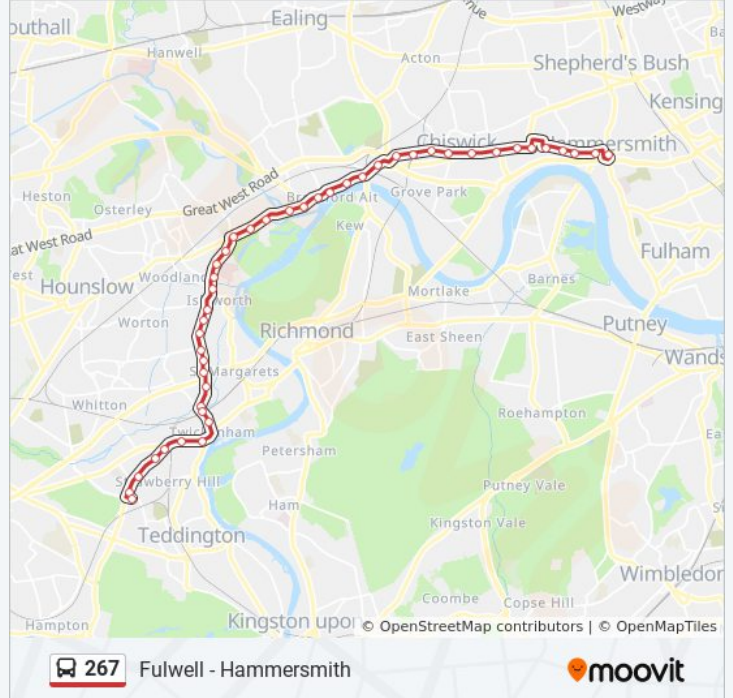

**Direction: Fulwell**

44 stops

[VIEW LINE SCHEDULE](#)

- Hammersmith Bus Station (B)
- Livat Hammersmith Shopping Centre (U)
- Hammersmith Town Hall (WA)
- Ravenscourt Park Station (D)
- Ravenscourt Park (G)
- Goldhawk Road (H)
- Stamford Brook Bus Garage (PP)
- Chiswick Lane (RR)
- Duke Road (SS)
- Turnham Green Church (CV)
- Chiswick Road (T)
- Gunnersbury Station (A)
- Power Road (J)
- Brentford Fountain Leisure Centre (K)
- Kew Bridge Station
- The Musical Museum (U)
- Watermans Centre (BH)
- Goat Wharf (BJ)
- Brentford County Court (BK)
- Market Place (BL)
- Brent Lea (W)
- Syon Lane (W)

**267 bus Info**

**Direction:** Fulwell

**Stops:** 44

**Trip Duration:** 57 min

**Line Summary:**

- Busch Corner (V)
- Teesdale Gardens (TE)
- Twickenham Rd / West Middlesex Hospital (HB)
- Mandeville Road (TF)
- Isleworth War Memorial (TH)
- Isleworth Library (TM)
- Brantwood Avenue
- Lynton Close (A)
- Mogden Lane (B)
- Crane Avenue (S)
- Chertsey Road (S)
- Hill View Road (E)
- Whitton Road (S)
- Twickenham Station (C)
- London Road / Twickenham (F)
- Heath Road / Twickenham (K)
- Heath Road / Grove Avenue (GS)
- Twickenham Green (GT)
- The Prince Albert / Twickenham (GB)
- Trafalgar Road / Prince Of Wales (SC)
- Fulwell / Sixth Cross Road (H)
- South Road / Fulwell (G)

**Direction: Hammersmith**

49 stops

[VIEW LINE SCHEDULE](#)

- South Road / Fulwell (F)
- Fulwell / Sixth Cross Road (J)
- Trafalgar Road / Prince Of Wales (SD)
- The Prince Albert / Twickenham (GA)
- Twickenham Green (GM)
- Heath Road / Grove Avenue (GP)
- Heath Road / Twickenham (T)

## 267 bus Info

**Direction:** Hammersmith

**Stops:** 49

**Trip Duration:** 60 min

**Line Summary:**

Goldhawk Road / Young's Corner (M)

Westcroft Square (W)

Ravenscourt Park (F)