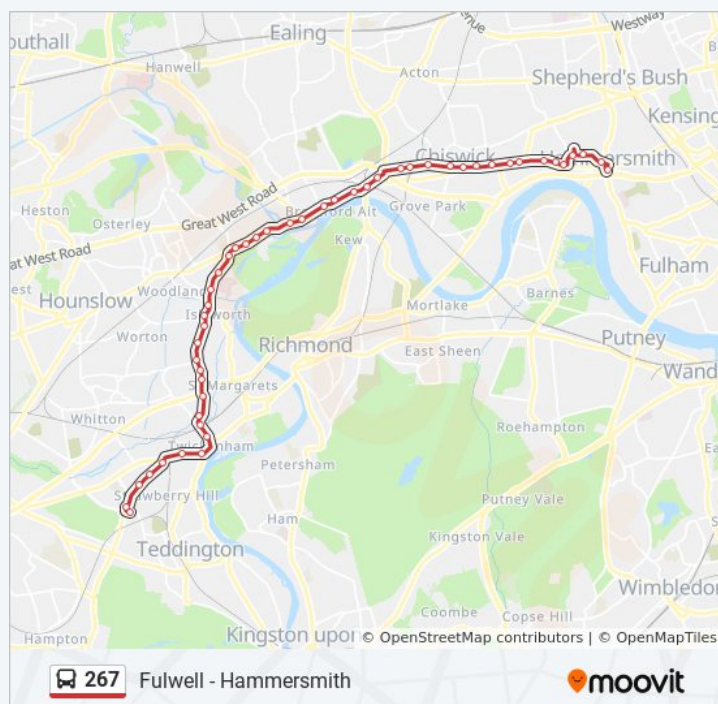

**Direction: Fulwell**

44 stops

[VIEW LINE SCHEDULE](#)

- Hammersmith Bus Station (B)
- Livat Hammersmith Shopping Centre (U)
- Hammersmith Town Hall (WA)
- Ravenscourt Park Station (D)
- Ravenscourt Park (G)
- Goldhawk Road (H)
- Stamford Brook Bus Garage (PP)
- Chiswick Lane (RR)
- Duke Road (SS)
- Turnham Green Church (CV)
- Chiswick Road (T)
- Gunnersbury Station (A)
- Power Road (J)
- Brentford Fountain Leisure Centre (K)
- Kew Bridge Station
- The Musical Museum (U)
- Watermans Centre (BH)
- Goat Wharf (BJ)
- Brentford County Court (BK)
- Market Place (BL)
- Brent Lea (W)
- Syon Lane (W)

**267 bus Info**

**Direction:** Fulwell

**Stops:** 44

**Trip Duration:** 57 min

**Line Summary:**

- Busch Corner (V)
- Teesdale Gardens (TE)
- Twickenham Rd / West Middlesex Hospital (HB)
- Mandeville Road (TF)
- Isleworth War Memorial (TH)
- Isleworth Library (TM)
- Brantwood Avenue
- Lynton Close (A)
- Mogden Lane (B)
- Crane Avenue (S)
- Chertsey Road (S)
- Hill View Road (E)
- Whitton Road (S)
- Twickenham Station (C)
- London Road / Twickenham (F)
- Heath Road / Twickenham (K)
- Heath Road / Grove Avenue (GS)
- Twickenham Green (GT)
- The Prince Albert / Twickenham (GB)
- Trafalgar Road / Prince Of Wales (SC)
- Fulwell / Sixth Cross Road (H)
- South Road / Fulwell (G)

**267 bus Time Schedule**

Hammersmith Route Timetable:

Sunday	05:00 - 23:40
Monday	05:00 - 23:40
Tuesday	05:00 - 23:40
Wednesday	05:00 - 23:40
Thursday	05:00 - 23:40
Friday	05:00 - 23:40
Saturday	05:00 - 23:40

## 267 bus Info

**Direction:** Hammersmith

**Stops:** 49

**Trip Duration:** 60 min

**Line Summary:**

Goldhawk Road / Young's Corner (M)

Westcroft Square (W)

Ravenscourt Park (F)