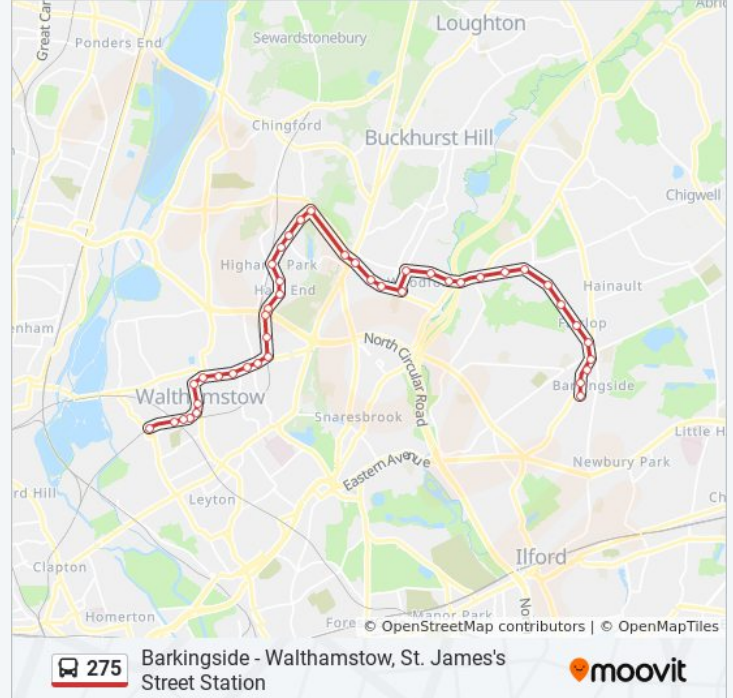

Chingford Lane (C)

St Aubyns School (E)

Chelmsford Rd Woodford New Rd (F)

Waterworks Corner (G)

Maybank Road (G)

Charlie Browns Roundabout (H)

Raven Road (B)

Maybank Road (C)

Broadmead Road / Chigwell Road (U)

Orchard Estate (V)

Spring Gardens (H)

Woodford Station (A)

Ray Lodge Primary School (J)

Chigwell Road (K)

Ashton Playing Fields (L)

Manor Road

Barkingside Police Station (N)

Barkingside Tesco (V)

Direction: Walthamstow, St. James's Street Station

46 stops

[VIEW LINE SCHEDULE](#)

275 bus Time Schedule

Walthamstow, St. James's Street Station Route
Timetable:

Stops: 46

Trip Duration: 65 min

Line Summary:

Wadham Road (EE)

Southend Road (EF)

Thorpe Hall Road (D)

Forest Road (E)

Wood Street (F)