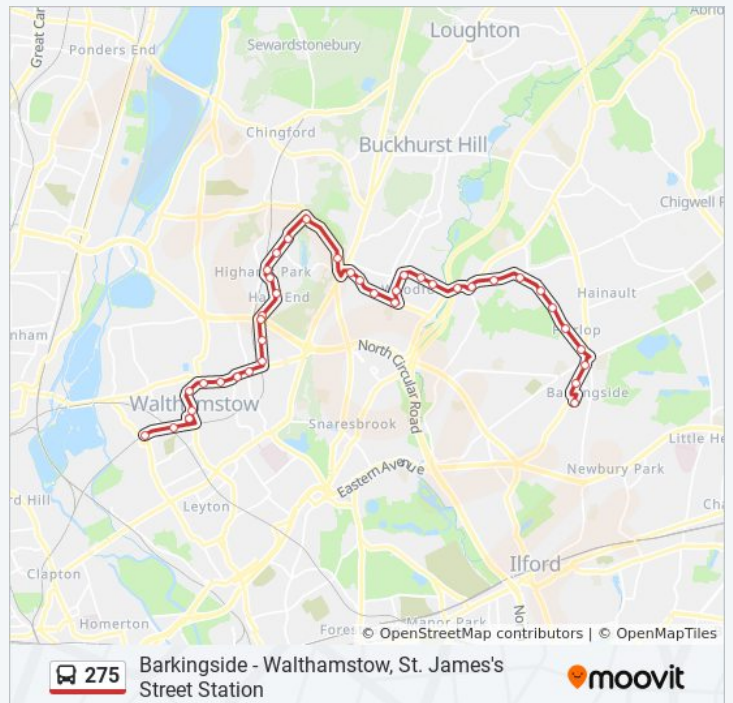

Chingford Lane (C)

St Aubyns School (E)

Chelmsford Rd Woodford New Rd (F)

Waterworks Corner (G)

Maybank Road (G)

Charlie Browns Roundabout (H)

Raven Road (B)

Maybank Road (C)

Monday	4:50 AM - 11:45 PM
Tuesday	4:50 AM - 11:45 PM
Wednesday	4:50 AM - 11:45 PM
Thursday	4:50 AM - 11:45 PM
Friday	4:50 AM - 11:45 PM
Saturday	4:50 AM - 11:45 PM

275 bus Info

Direction: Walthamstow, St. James's Street Station

Stops: 46

Trip Duration: 65 min

Line Summary:

Wadham Road (EE)

Southend Road (EF)

Thorpe Hall Road (D)

Forest Road (E)

Wood Street (F)