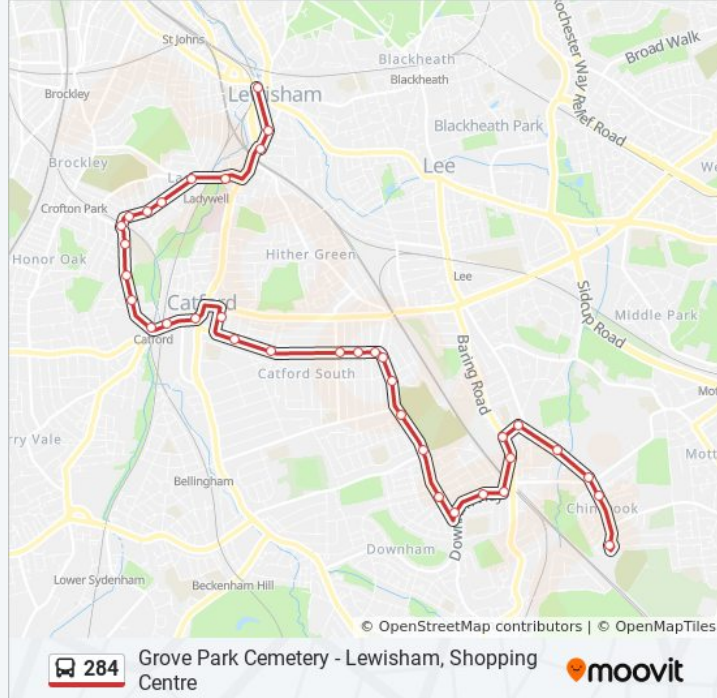

**284 bus Info**

**Direction:** Grove Park Cemetery

**Stops:** 36

**Trip Duration:** 40 min

**Line Summary:**

Verdant Lane / Sandhurst Road (S)

Pasture Road (S)

Hither Green Cemetery (S)

Whitefoot Lane (P)

Northover / Shroffold Road (R)

Downham Way / Northover (T)

The Green (U)

Grove Park Station (C)

St Augustine's Church (N)

Baring Road / Coopers Lane (P)

Coopers Lane (W)

Edward Tyler Road (X)

Marvels Lane / Chinbrook Road (B)

Lambcroft Avenue (C)

Grove Park Cemetery (M)

### Direction: Lewisham, Shopping Centre

35 stops

[VIEW LINE SCHEDULE](#)

Grove Park Cemetery (M)

Marvels Lane Primary School (K)

Marvels Lane / Chinbrook Road (L)

Marbrook Court

Edward Tyler Road (Y)