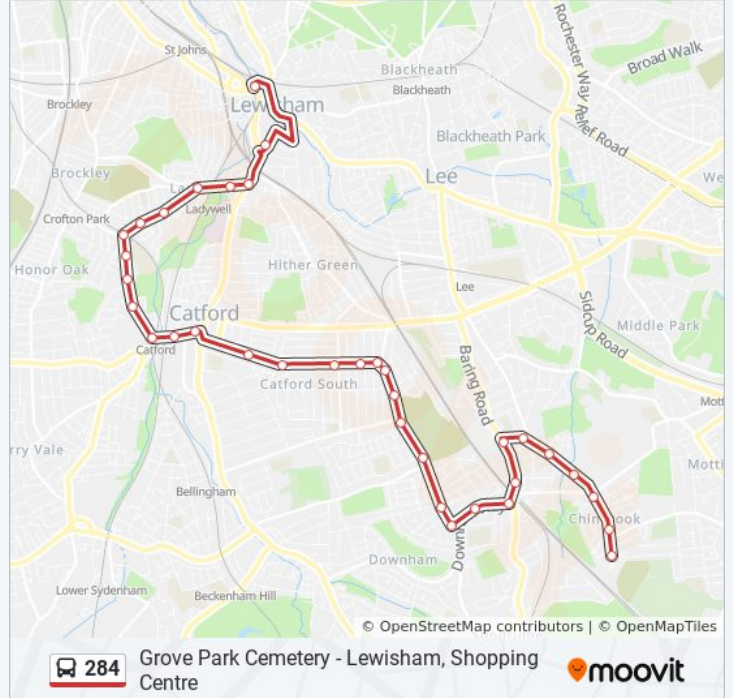

**284 bus Info**

**Direction:** Grove Park Cemetery

**Stops:** 36

**Trip Duration:** 40 min

**Line Summary:**

Verdant Lane / Sandhurst Road (S)

Pasture Road (S)

Hither Green Cemetery (S)

### Direction: Lewisham, Shopping Centre

35 stops

[VIEW LINE SCHEDULE](#)

Grove Park Cemetery (M)

Marvels Lane Primary School (K)

Marvels Lane / Chinbrook Road (L)

Marbrook Court

Edward Tyler Road (Y)

Cooper's Lane (Z)

Baring Road / Coopers Lane (T)

Grove Park Bus Station (A)

Grove Park Station (D)

The Green (E)

Vanoc Gardens (G)

Northover / Shroffold Road (H)

Whitefoot Lane (J)

### 284 bus Info

**Direction:** Lewisham, Shopping Centre

**Stops:** 35

**Trip Duration:** 39 min

**Line Summary:**

Pasture Road (N)  
Verdant Lane / Sandhurst Road (N)  
Sandhurst Road / Verdant Lane (W)  
Minard Road (V)  
Sandhurst Road / St Andrews Church (W)  
Sandhurst Road / St Fillans Road (X)  
Holy Cross School (Y)  
Cattford Road / Lewisham Town Hall (T)  
Cattford & Cattford Bridge Stations (S)  
Hilary House  
Ravensbourne Park Crescent (N)  
Brightling Road  
Ewhurst Road (N)  
Bexhill Road (N)  
Amyruth Road (E)  
Francemary Road / Phoebeth Road  
Ladywell Station (HA)  
Wearside Road (HB)  
Lewisham Fire Station (HK)  
Lewisham Centre (T)  
Lewisham Station (AP)