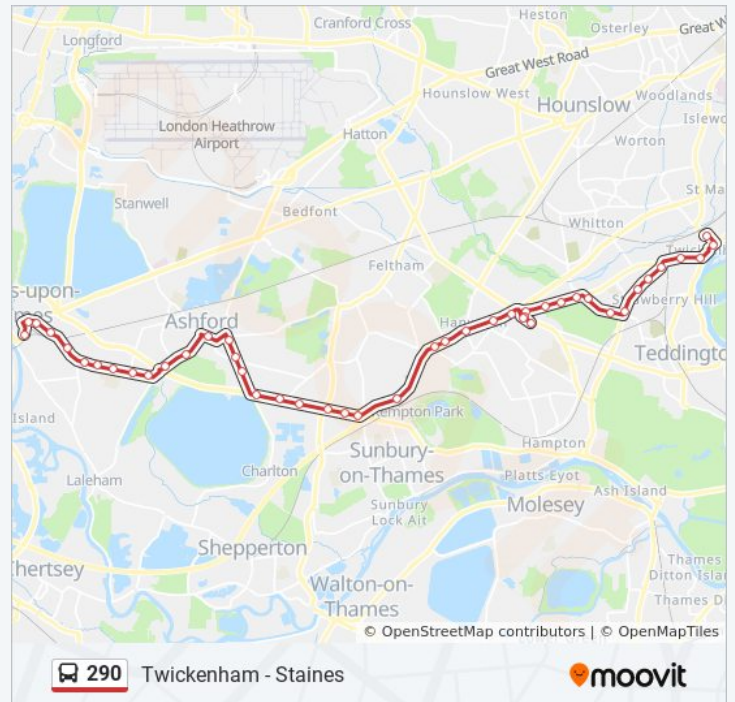

Staines Railway Station (T)

London Road (U)

Ripley Way

Staines Bus Station (5)

290 Twickenham - Staines

Direction: Twickenham

44 stops

[VIEW LINE SCHEDULE](#)

Castle Way (X)

Bear Road Flyover (AA)

Swift Road (A)

Apex Corner / Country Way (B)

Hampton Road East (E)

Uxbridge Road / Hampton Sainsbury's (S)

Hampton Road East (T)

Twickenham Road (H)

Twickenham Golf Centre (J)

Court Close Avenue (A)

Warwick Lodge / Staines Road (B)

Staines Road (G)

Fielding Avenue (K)

Fulwell / Sixth Cross Road (J)

Trafalgar Road / Prince Of Wales (SD)

The Prince Albert / Twickenham (GA)

290 bus Info

Direction: Twickenham

Stops: 44

Trip Duration: 51 min

Line Summary:

Twickenham Green (GM)

Heath Road / Grove Avenue (GP)

Heath Road / Twickenham (T)