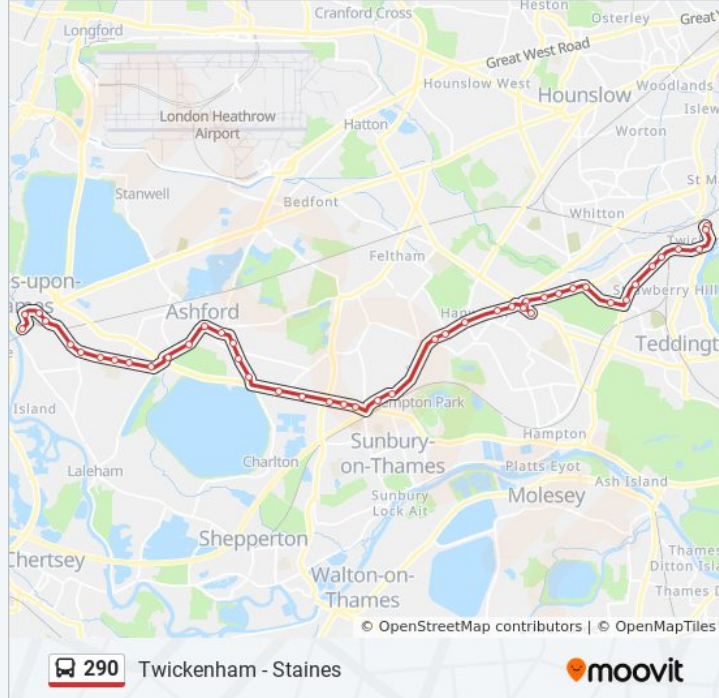

Staines Railway Station (T)

London Road (U)

Ripley Way

Staines Bus Station (5)

290 Twickenham - Staines

Direction: Twickenham

44 stops

[VIEW LINE SCHEDULE](#)

Staines Bus Station (5)

London Road (M)

Staines Railway Station

Knowle Green

Worple Road

Fenton Avenue

290 bus Time Schedule

Twickenham Route Timetable: